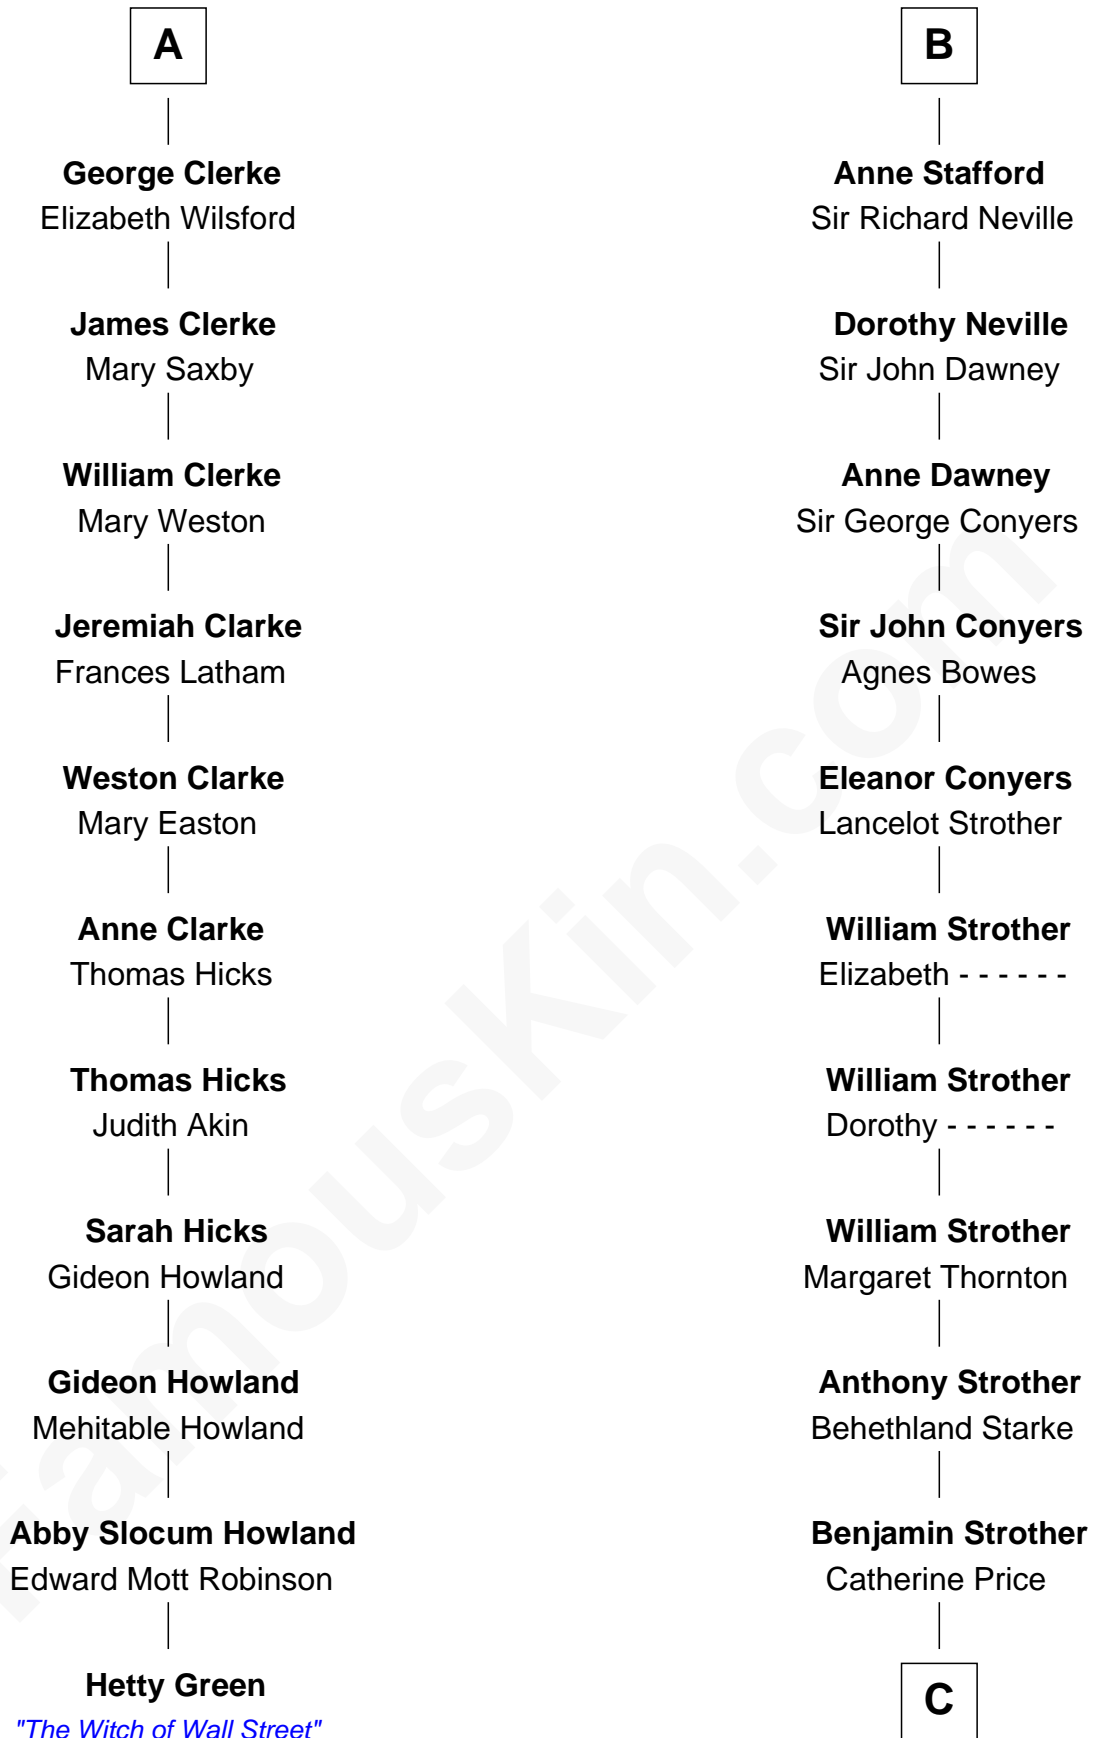

# FamousKin.com Relationship Chart of

**Hetty Green**

*"The Witch of Wall Street"*

17th cousin 4 times removed of

**Randolph Scott**

*Movie Actor*

**John de Botetourte**

Maud FitzThomas

**C**

—  
**Catherine Price Strother**

Joseph Minor Crane

—  
**John William Crane**

Margaret Ann Sadler

—  
**Joseph Minor Crane**

Lavinia Lionberger

—  
**Lucy Lionberger Crane**