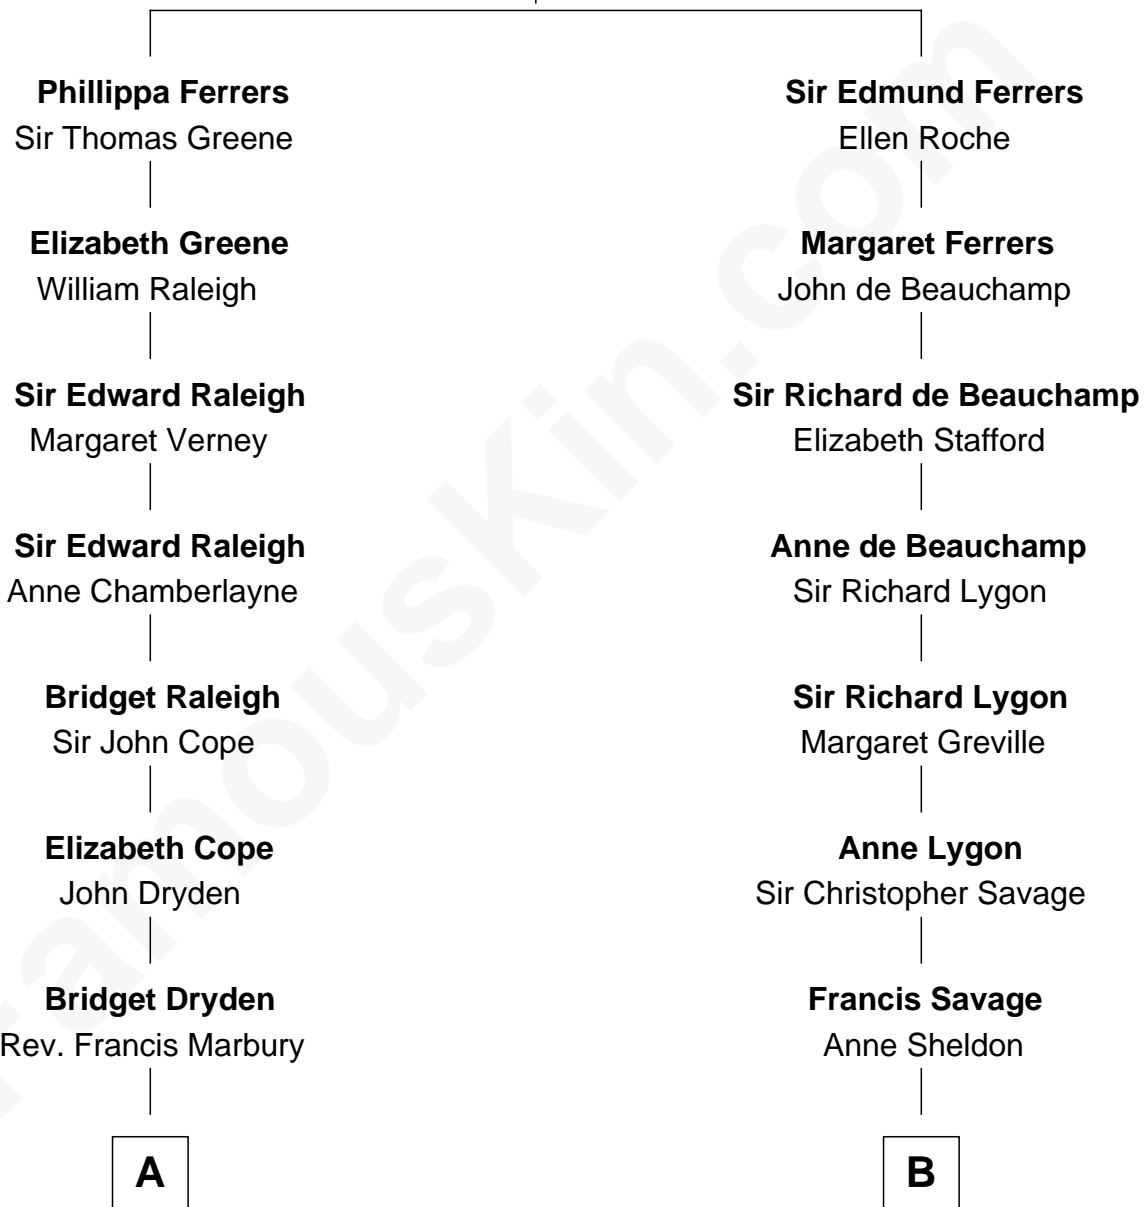

# FamousKin.com Relationship Chart of

**Hetty Green**

*"The Witch of Wall Street"*

15th cousin 3 times removed of

**Randolph Scott**

*Movie Actor*

**Robert de Ferrers**  
Margaret Despencer

FamousKin.com