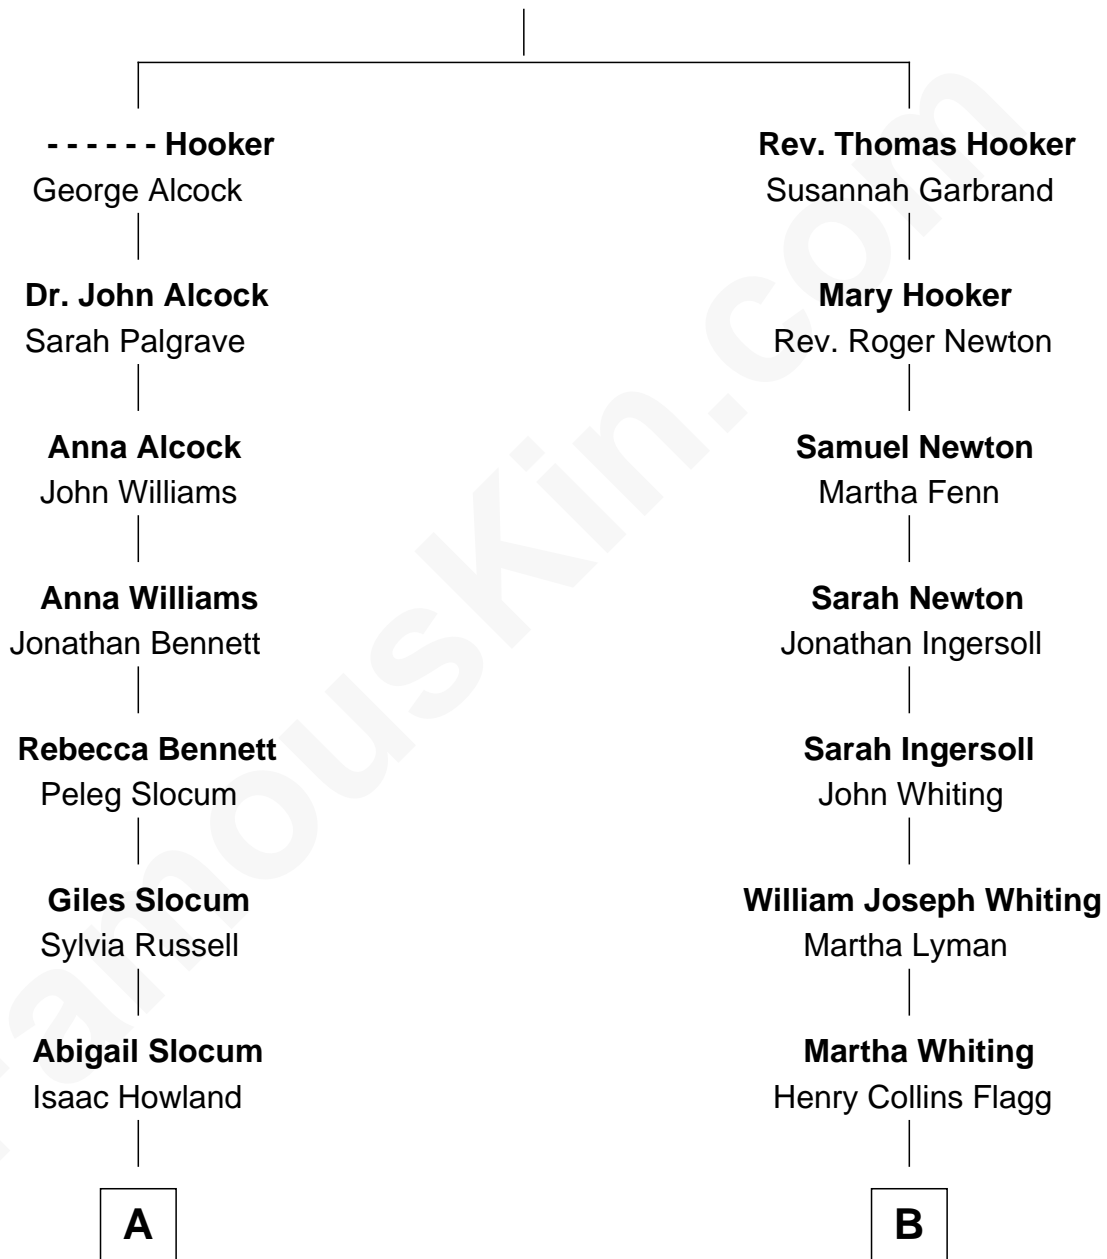

FamousKin.com Relationship Chart of

Hetty Green

"The Witch of Wall Street"

9th cousin 2 times removed of

Anderson Cooper

Television Journalist

Thomas Hooker

A

Mehitable Howland

Gideon Howland

Abby Slocum Howland

Edward Mott Robinson

Hetty Green

"The Witch of Wall Street"

B

Rachel Moore Flagg

Abraham Evan Gwynne

Alice Claypoole Gwynne

Cornelius Vanderbilt

Reginald Claypoole Vanderbilt

Gloria Maria Mercedes Morgan

Gloria Laura Morgan Vanderbilt

Wyatt Emory Cooper

Anderson Cooper