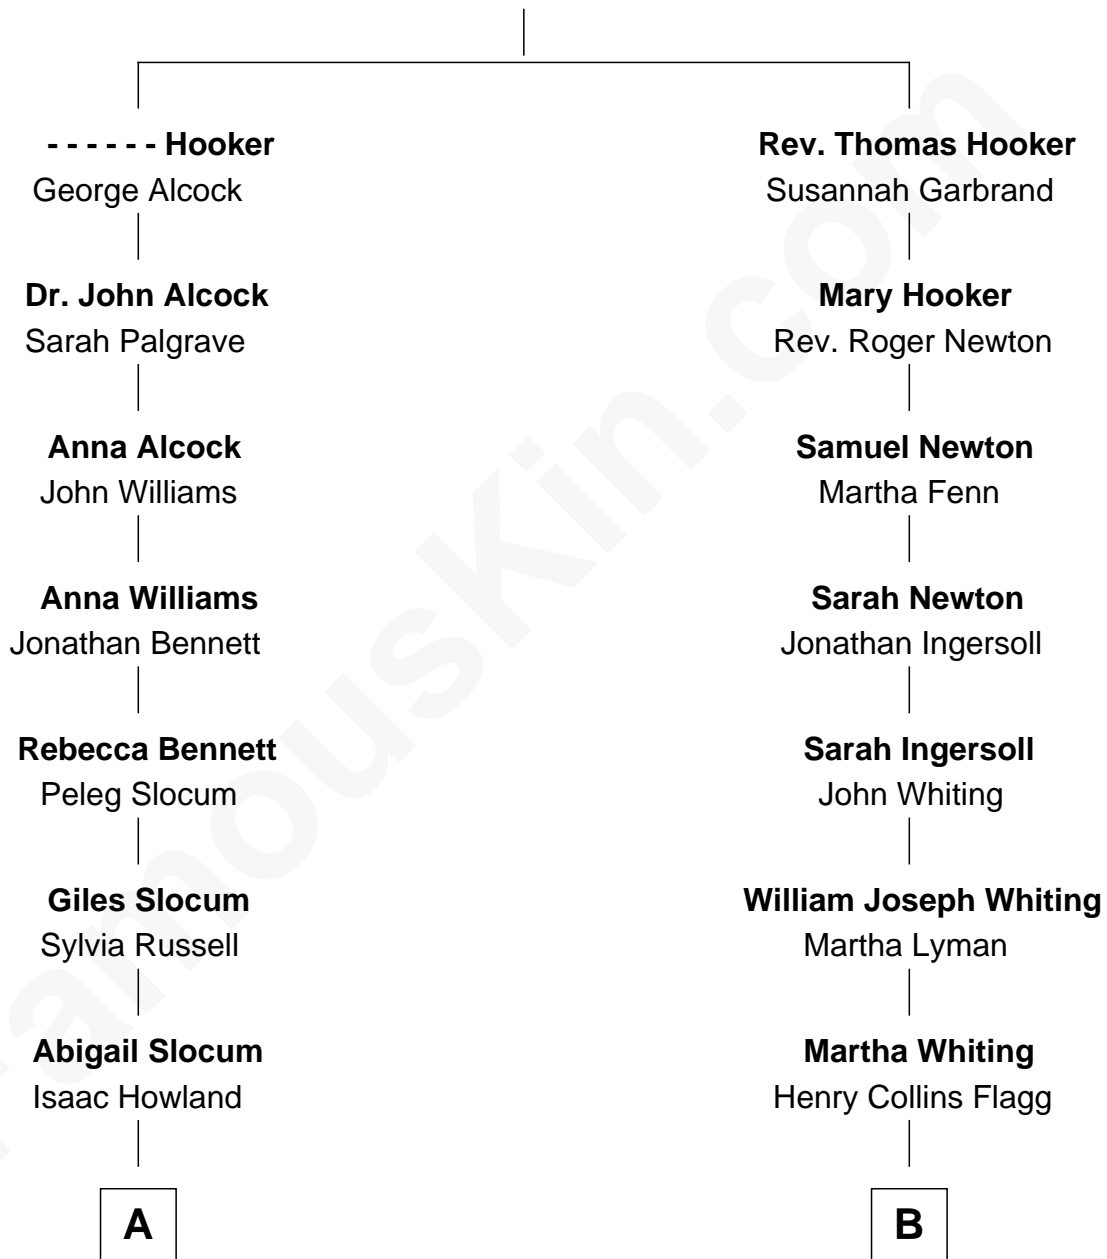

## Relationship Chart of

### Hetty Green

*"The Witch of Wall Street"*

9th cousin 1 time removed of

**Gloria Vanderbilt**  
*Fashion Designer*

**Thomas Hooker**

**A**

**Mehitable Howland**  
Gideon Howland

**Abby Slocum Howland**  
Edward Mott Robinson

**Hetty Green**  
*"The Witch of Wall Street"*

**B**

**Rachel Moore Flagg**  
Abraham Evan Gwynne

**Alice Claypoole Gwynne**  
Cornelius Vanderbilt

**Reginald Claypoole Vanderbilt**  
Gloria Maria Mercedes Morgan