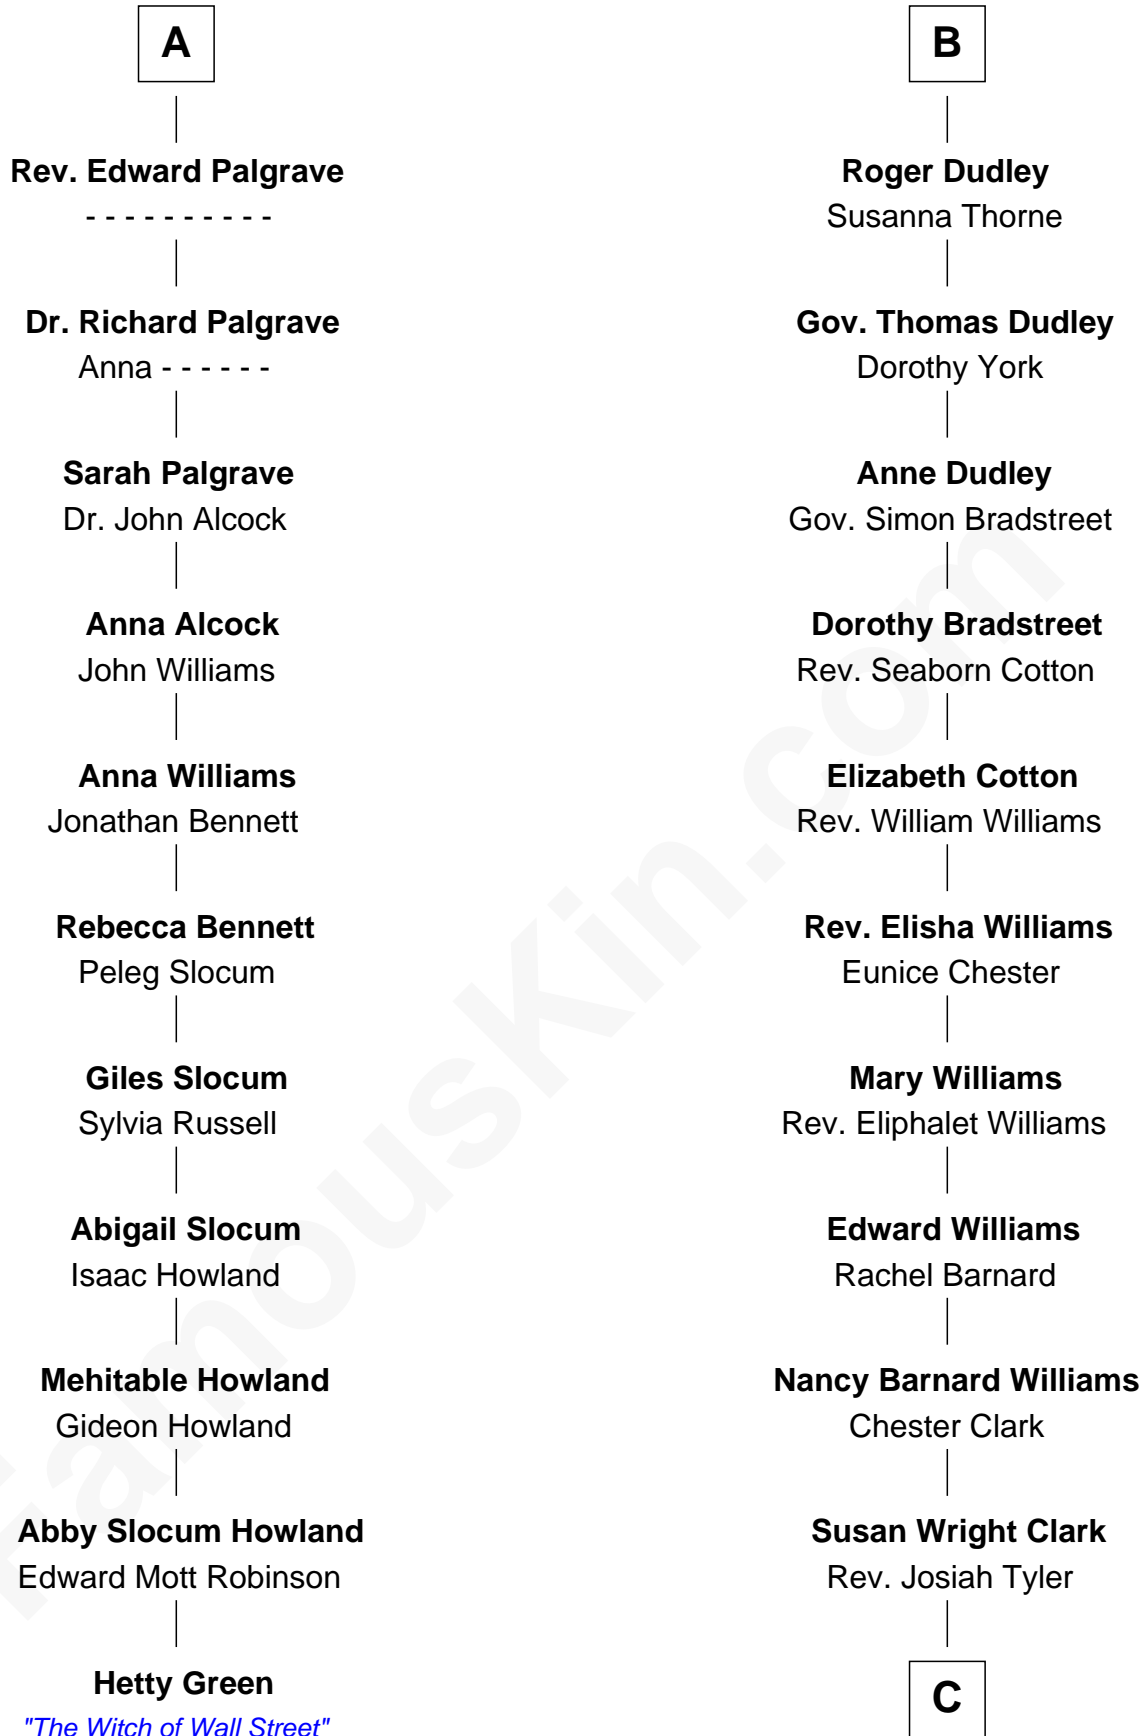

FamousKin.com Relationship Chart of

Hetty Green

"The Witch of Wall Street"

17th cousin 4 times removed of

Kate Upton

Sports Illustrated Swimsuit Cover Model

C

William Chester Tyler

Laura Leland Brooks

Margaret Hastings Tyler

Charles Henry Vial

Elizabeth Brooks Vial

Stephen Edward Upton

Jefferson Matthew Upton

Shelley Fawn Davis

Kate Upton