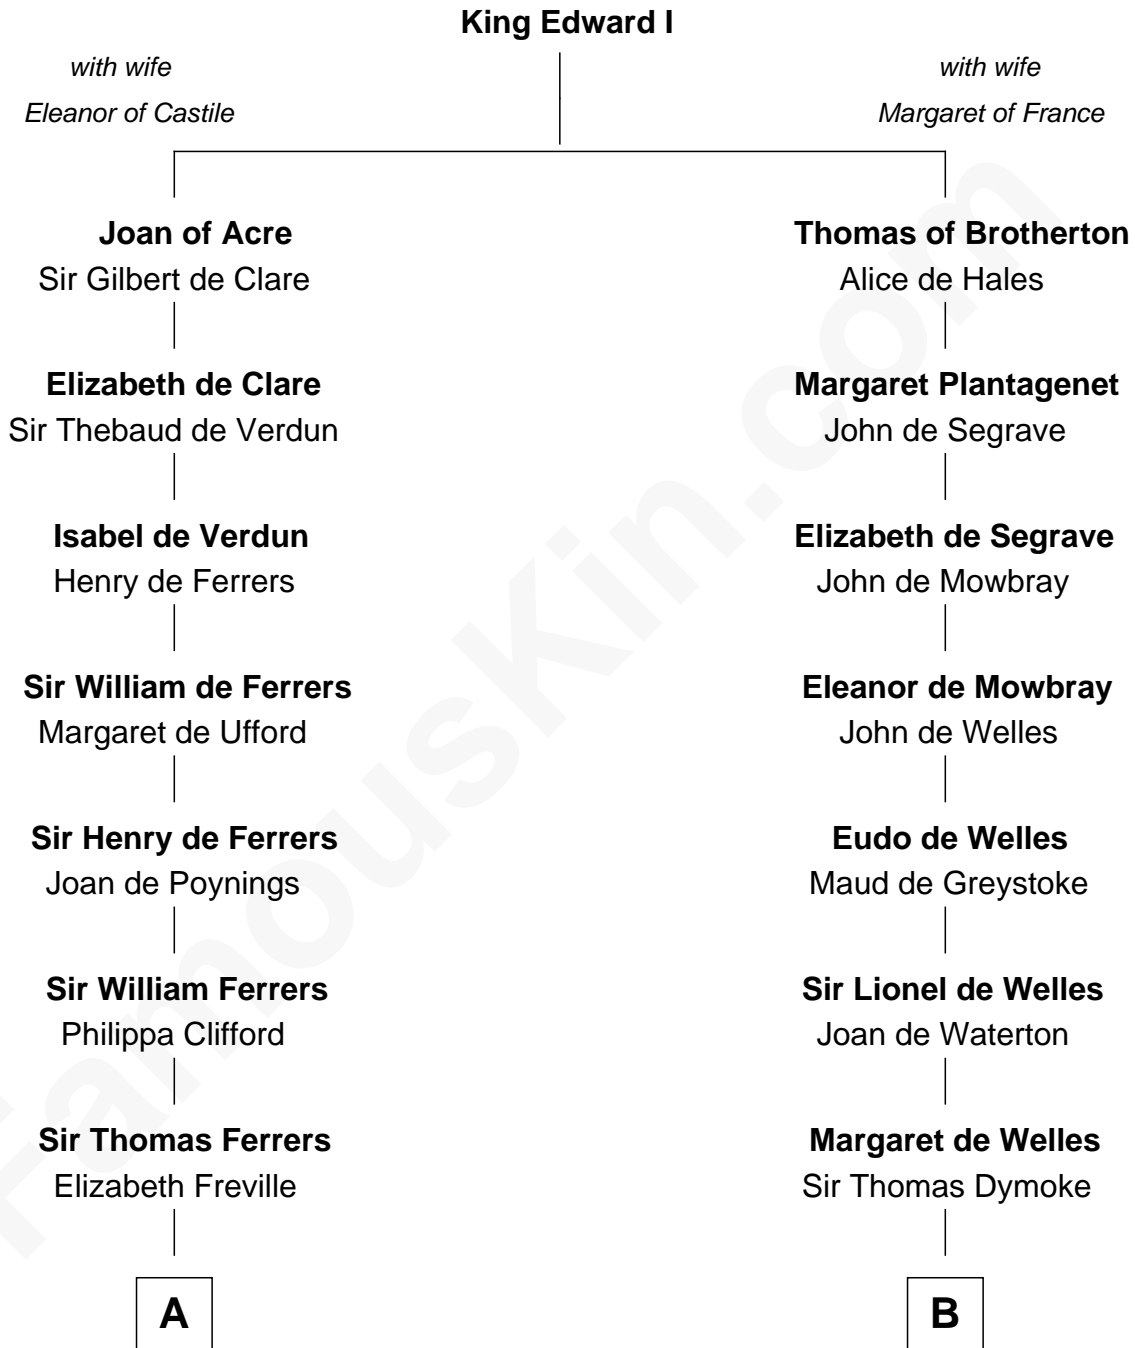

FamousKin.com Relationship Chart of

Hetty Green

"The Witch of Wall Street"

19th cousin 2 times removed of

Ray Bradbury

Author of The Martian Chronicles

C

Gideon Howland
Mehitable Howland

Abby Slocum Howland
Edward Mott Robinson

Hetty Green
"The Witch of Wall Street"

D

Samuel Bradbury
Frances Mary Rothead

Samuel Irving Bradbury
Mary Adell Spaulding

Samuel Hinkston Bradbury
Minnie Alice Davis