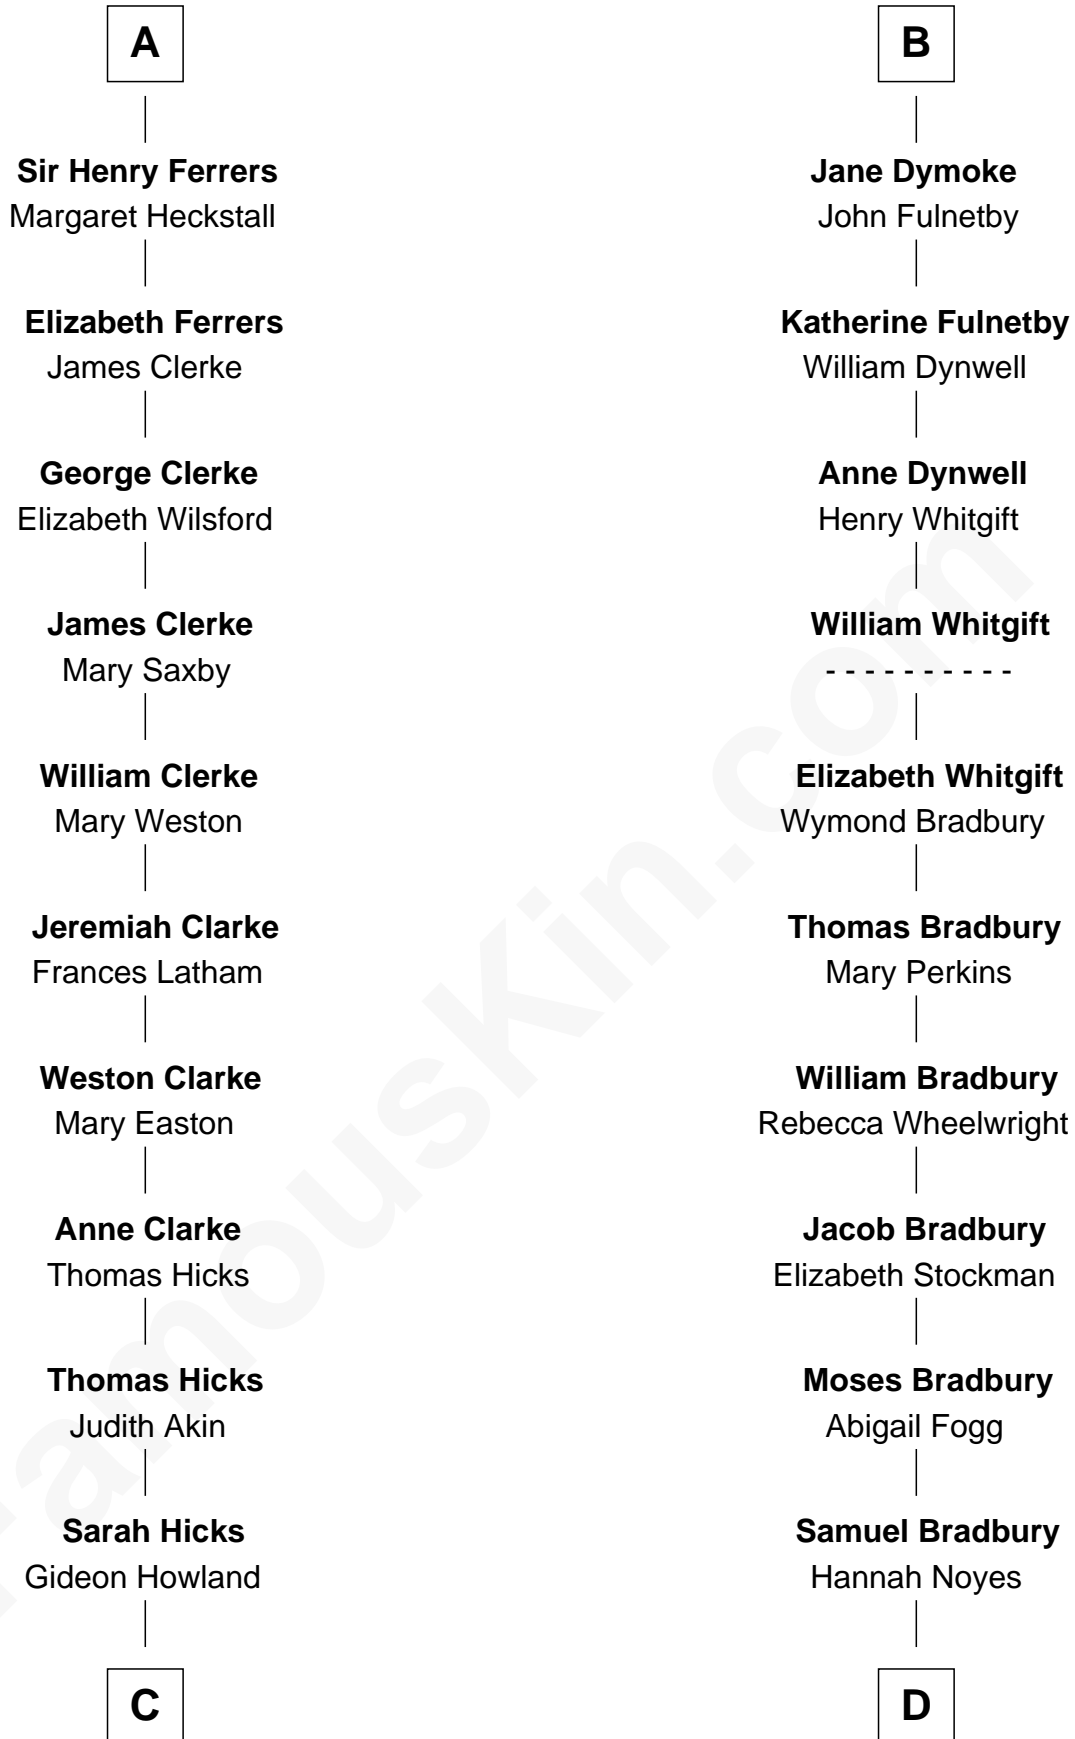

FamousKin.com Relationship Chart of

Hetty Green

"The Witch of Wall Street"

19th cousin 2 times removed of

Ray Bradbury

Author of The Martian Chronicles

C

Gideon Howland
Mehitable Howland

Abby Slocum Howland
Edward Mott Robinson

Hetty Green
"The Witch of Wall Street"

D

Samuel Bradbury
Frances Mary Rothead

Samuel Irving Bradbury
Mary Adell Spaulding

Samuel Hinkston Bradbury
Minnie Alice Davis