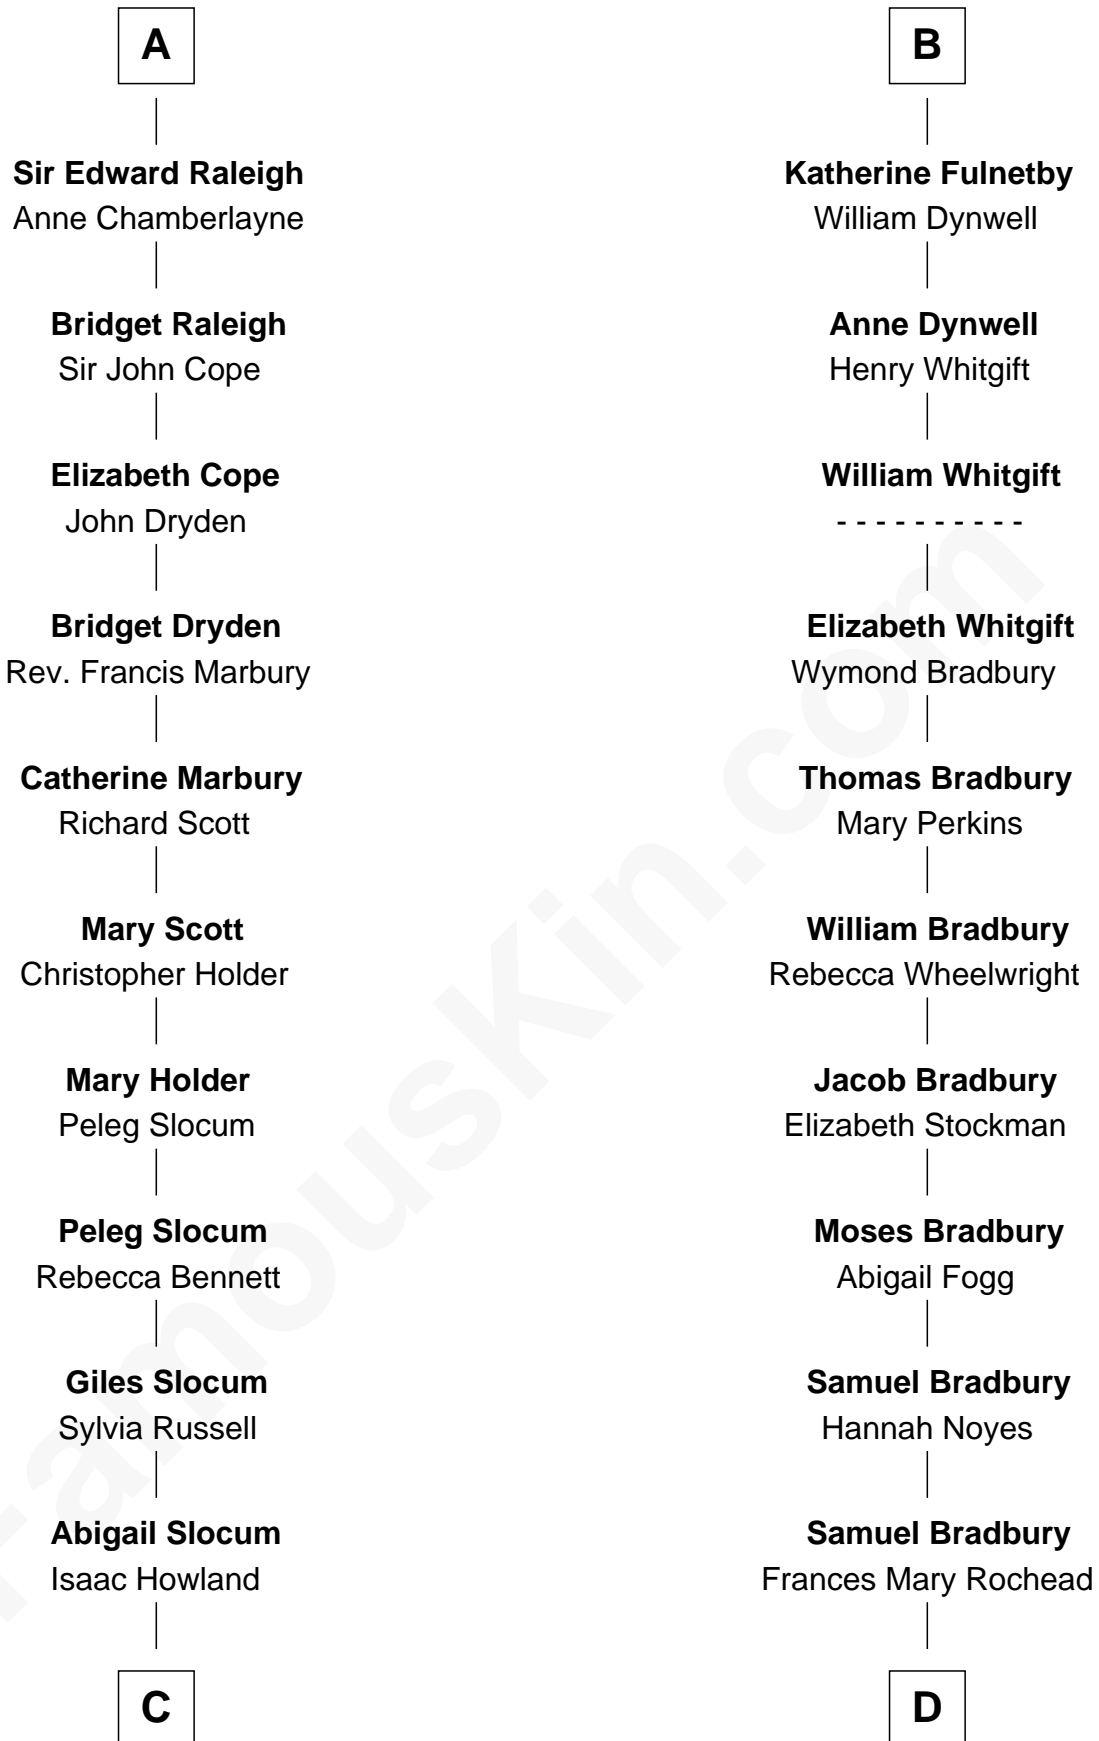

FamousKin.com Relationship Chart of

Hetty Green

"The Witch of Wall Street"

19th cousin 1 time removed of

Ray Bradbury

Author of The Martian Chronicles

Sir Hugh I de Audley

Iseult de Mortimer

C

Mehitable Howland

Gideon Howland

Abby Slocum Howland

Edward Mott Robinson

Hetty Green

"The Witch of Wall Street"

D

Samuel Irving Bradbury

Mary Adell Spaulding

Samuel Hinkston Bradbury

Minnie Alice Davis

Leonard Spaulding Bradbury

Esther Marie Moberg

Ray Bradbury

Author of The Martian Chronicles