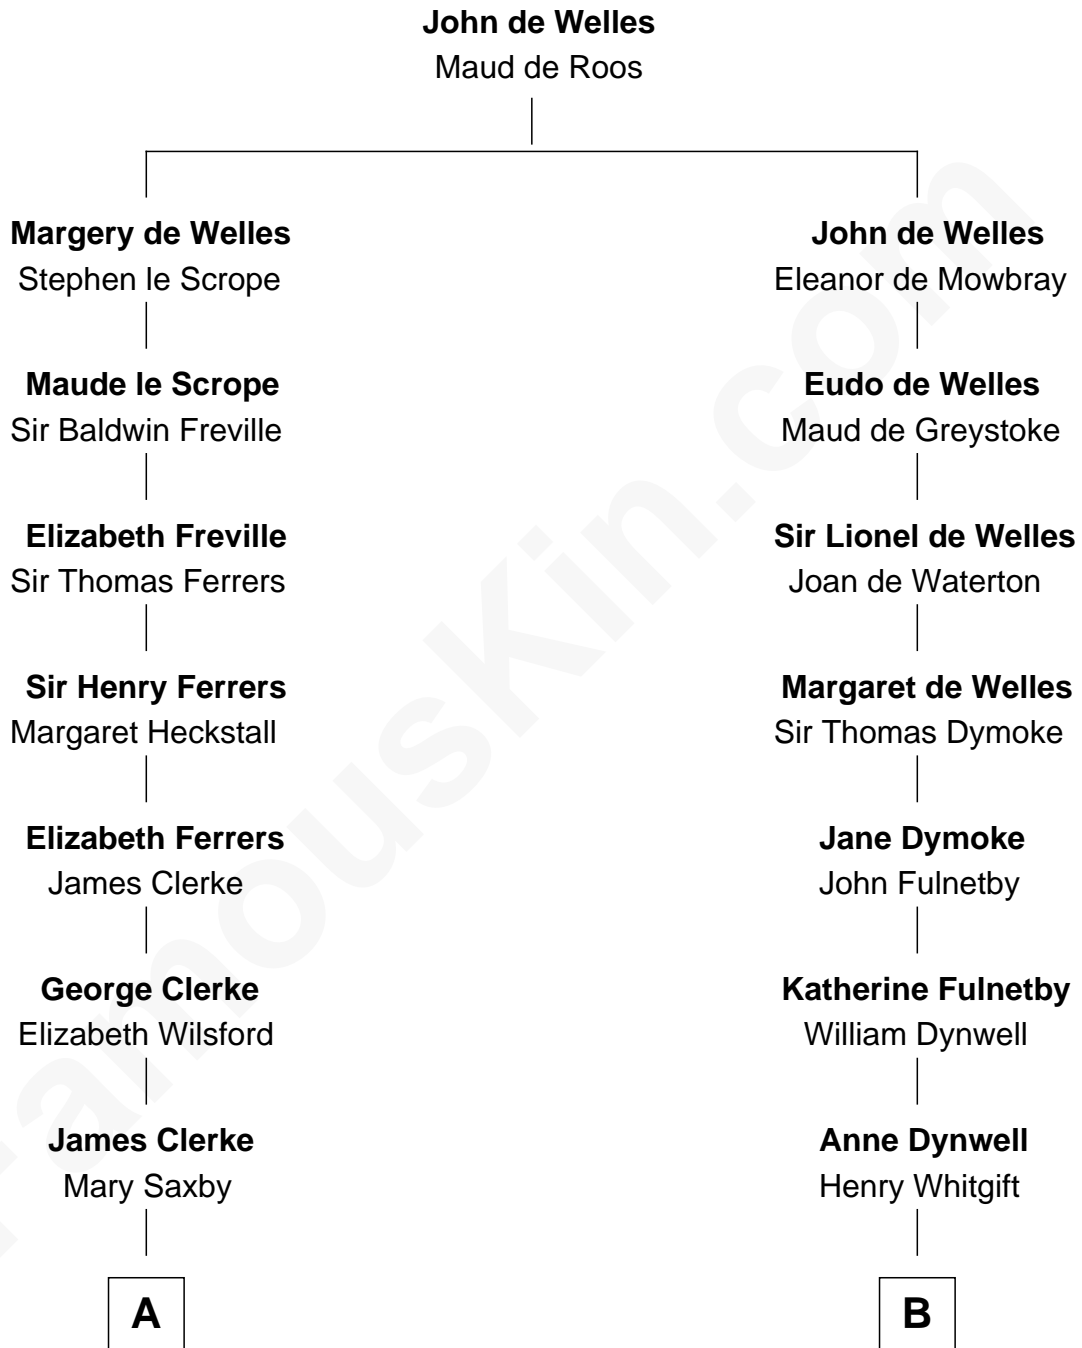

FamousKin.com Relationship Chart of

Hetty Green

"The Witch of Wall Street"

15th cousin 3 times removed of

Ray Bradbury

Author of The Martian Chronicles

C

Leonard Spaulding Bradbury

Esther Marie Moberg

Ray Bradbury

Author of The Martian Chronicles

FamousKin.com