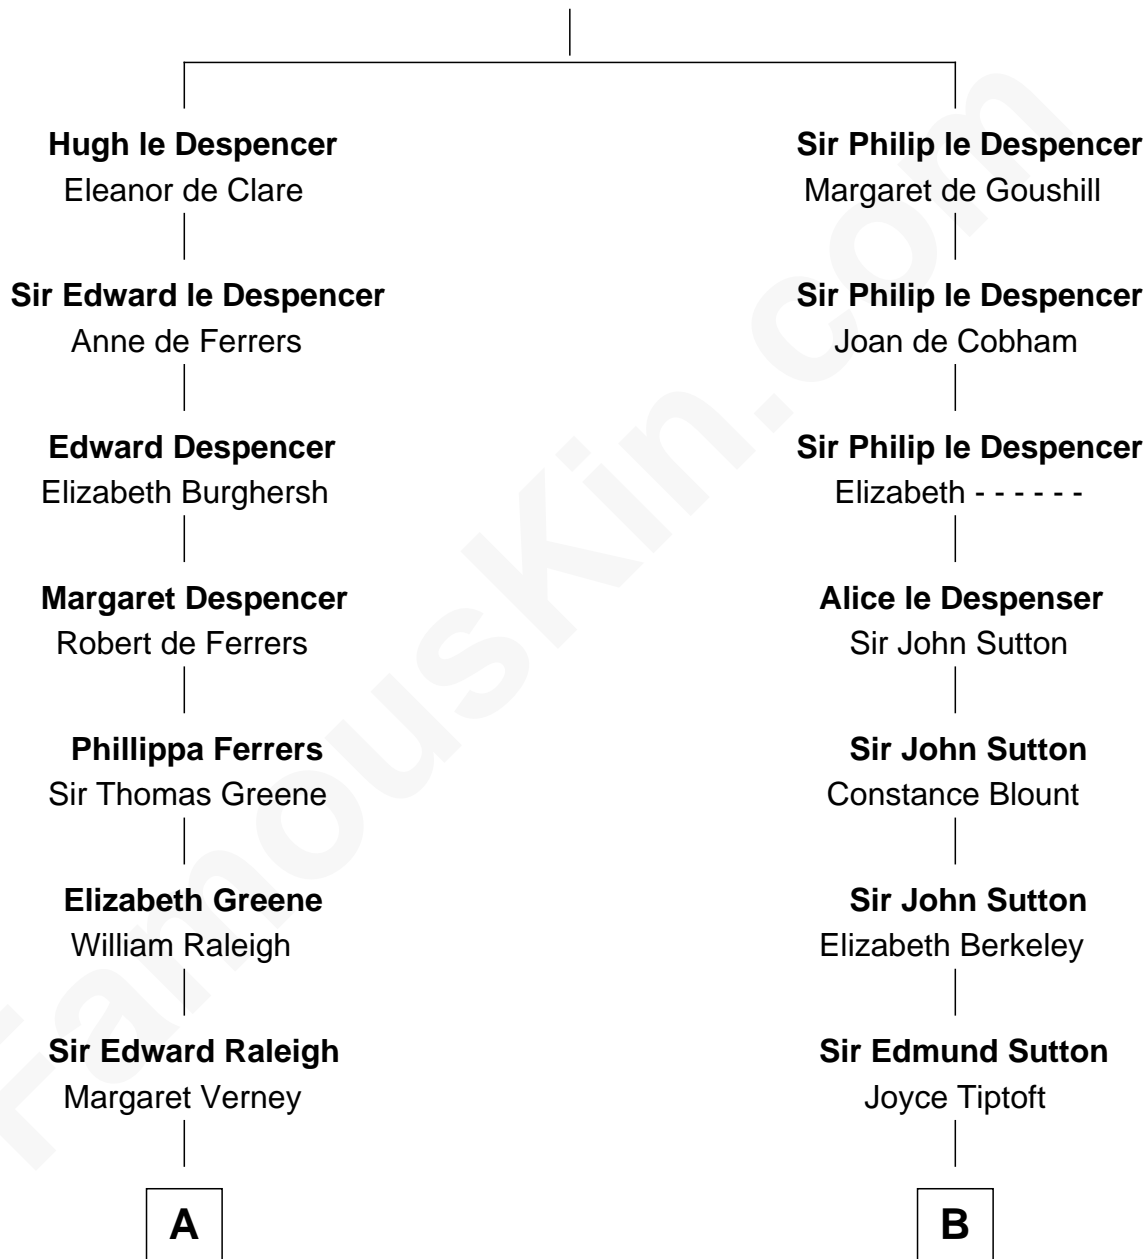

FamousKin.com

Relationship Chart of

Hetty Green

"The Witch of Wall Street"

15th cousin 4 times removed of

George Washington

1st U.S. President

Sir Hugh le Despencer

Isabella de Beauchamp

C

—
Mehitable Howland

Gideon Howland

—
Abby Slocum Howland

Edward Mott Robinson

—
Hetty Green

"The Witch of Wall Street"