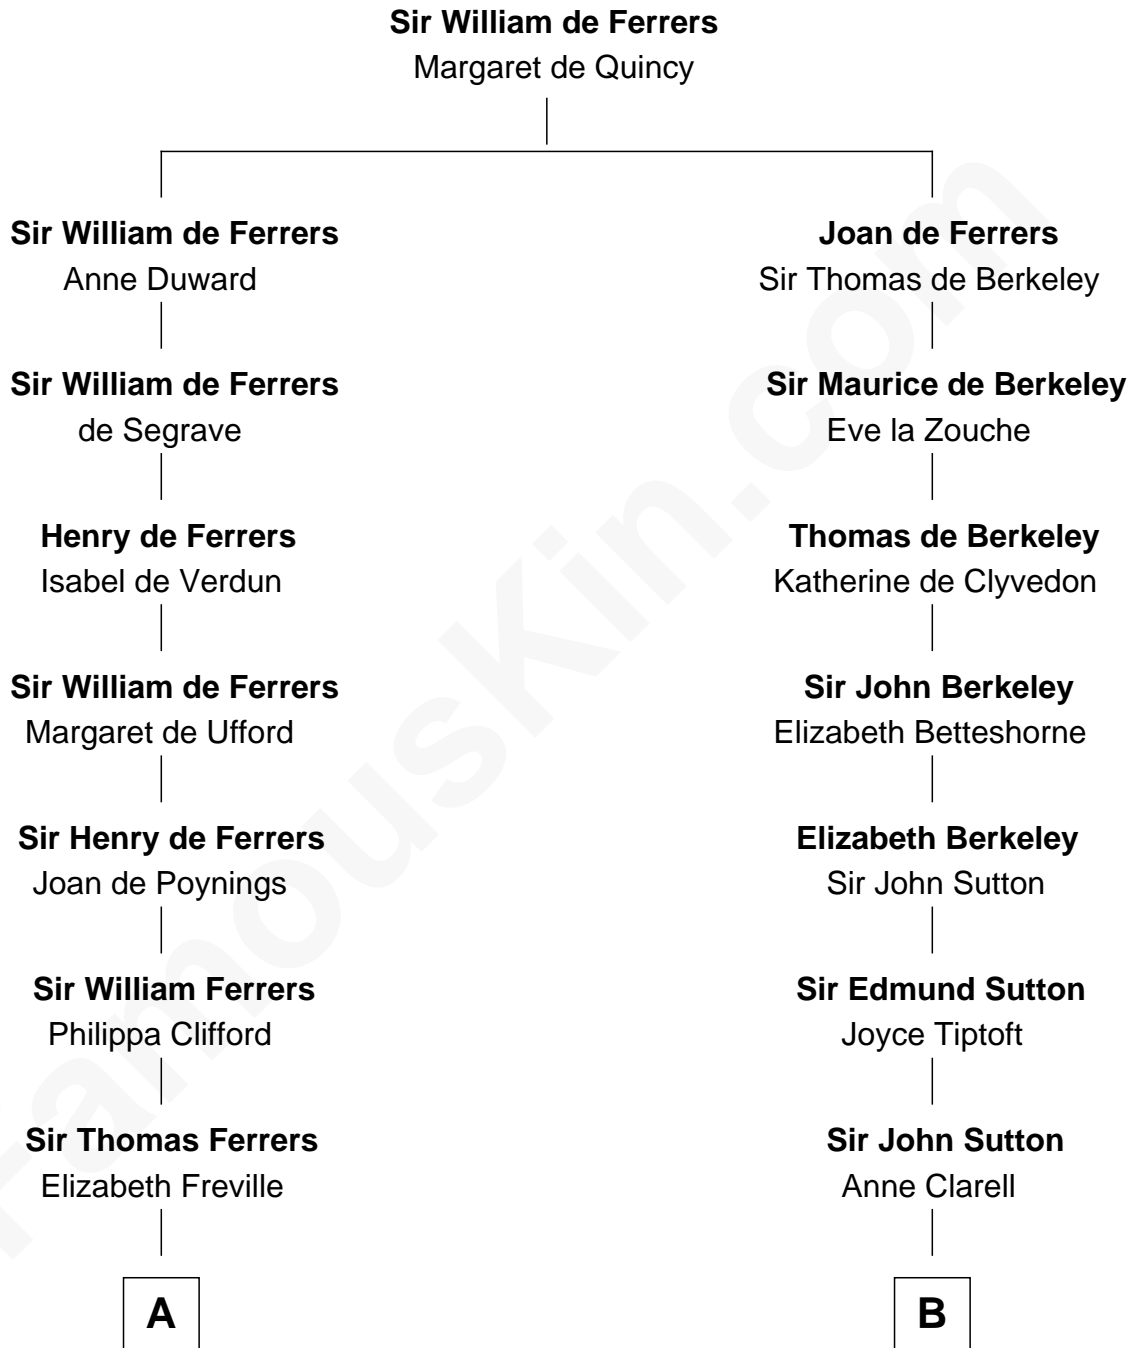

FamousKin.com

Relationship Chart of

Hetty Green

"The Witch of Wall Street"

14th cousin 5 times removed of

George Washington

1st U.S. President

C

—
Gideon Howland
Mehitable Howland

—
Abby Slocum Howland
Edward Mott Robinson

—
Hetty Green
"The Witch of Wall Street"

FamousKin.com