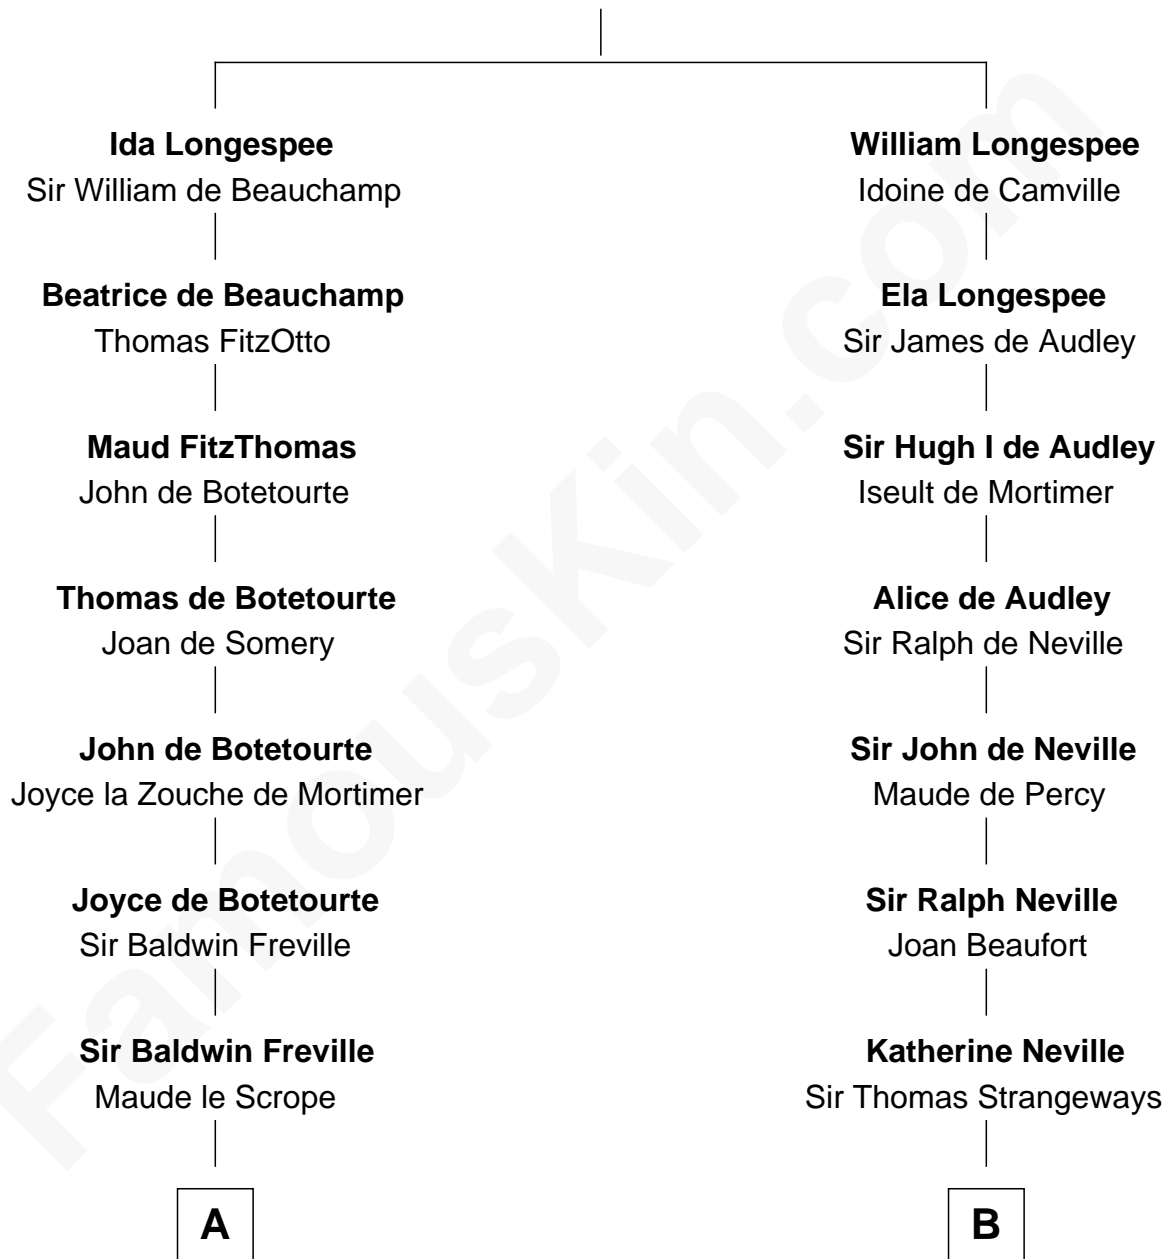

FamousKin.com Relationship Chart of

Hetty Green

"The Witch of Wall Street"

17th cousin 3 times removed of

John Langdon

Signer of the U.S. Constitution

Sir William Longespee

Ela of Salisbury

C

—
Sarah Hicks

Gideon Howland

—
Gideon Howland

Mehitable Howland

—
Abby Slocum Howland

Edward Mott Robinson

—
Hetty Green

"The Witch of Wall Street"

FamousKin.com