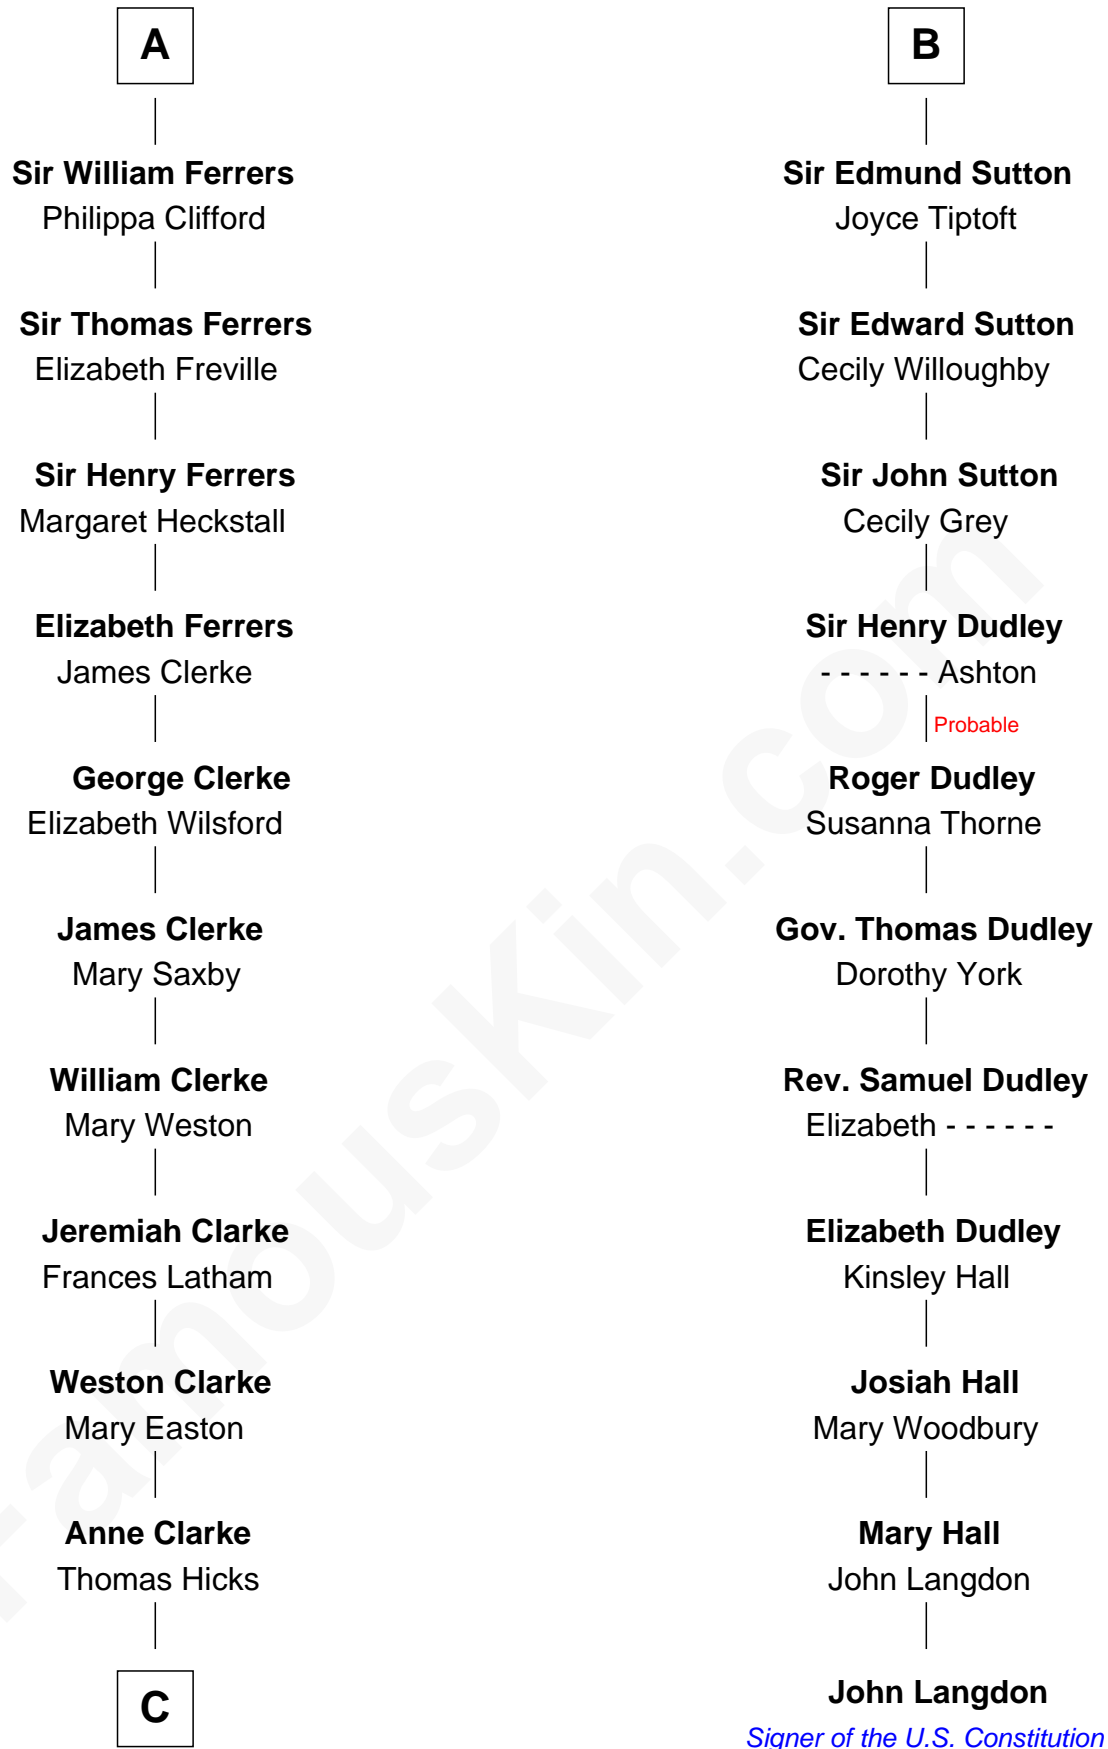

FamousKin.com

Relationship Chart of

Hetty Green

"The Witch of Wall Street"

17th cousin 4 times removed of

John Langdon

Signer of the U.S. Constitution

Reginald de Braiose

Edward Mott Robinson

Hetty Green

"The Witch of Wall Street"

FamousKin.com