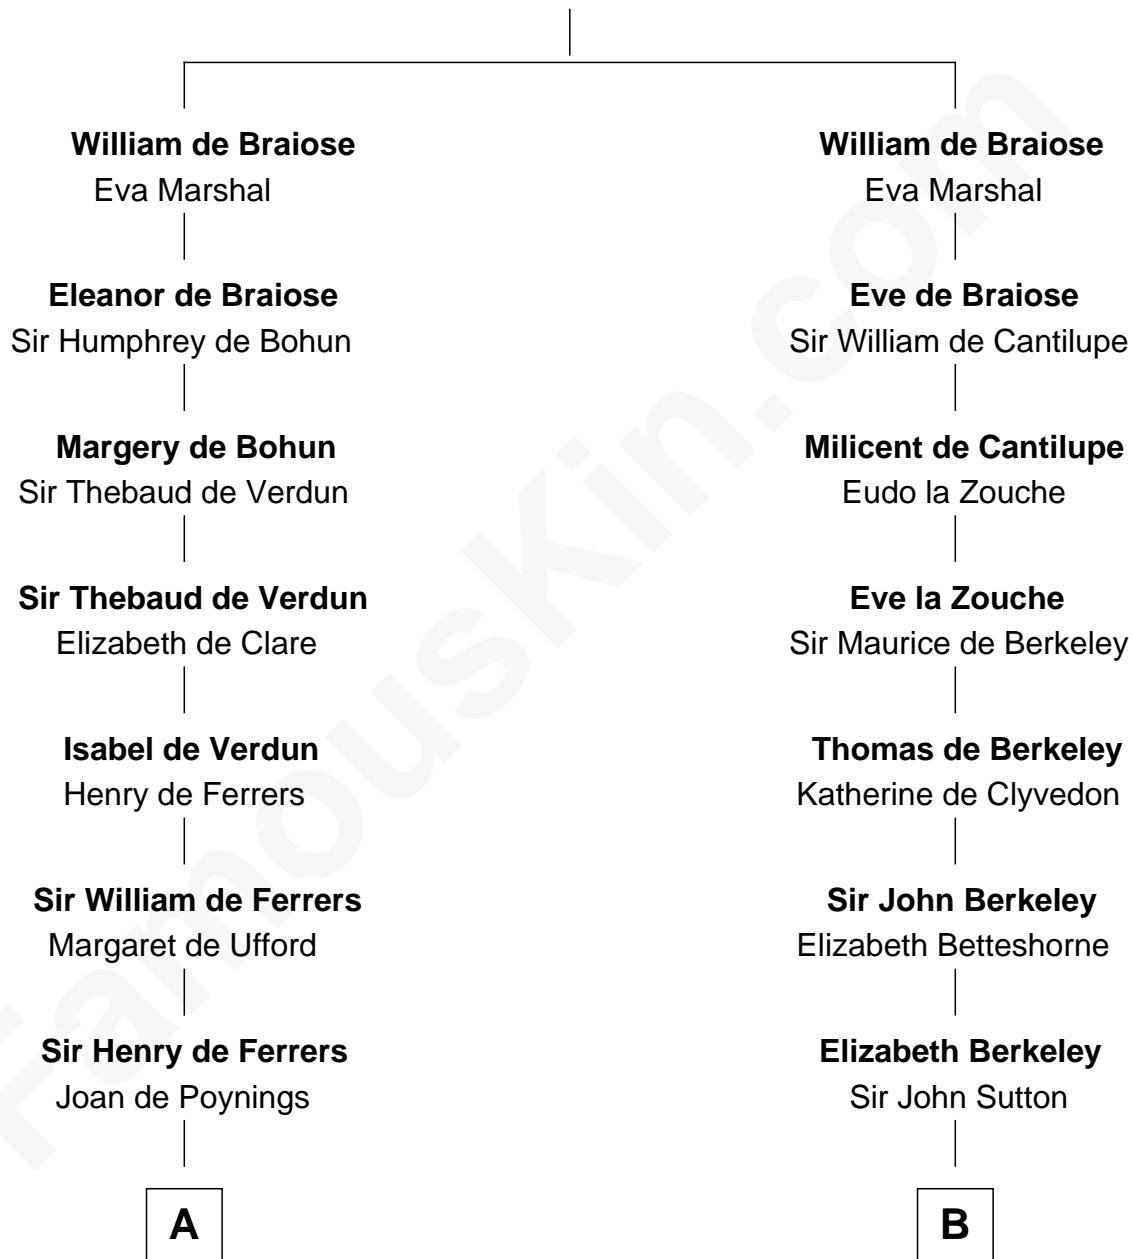

FamousKin.com

Relationship Chart of

Hetty Green

"The Witch of Wall Street"

17th cousin 4 times removed of

John Langdon

Signer of the U.S. Constitution

Reginald de Braiose

Edward Mott Robinson

Hetty Green

"The Witch of Wall Street"

FamousKin.com