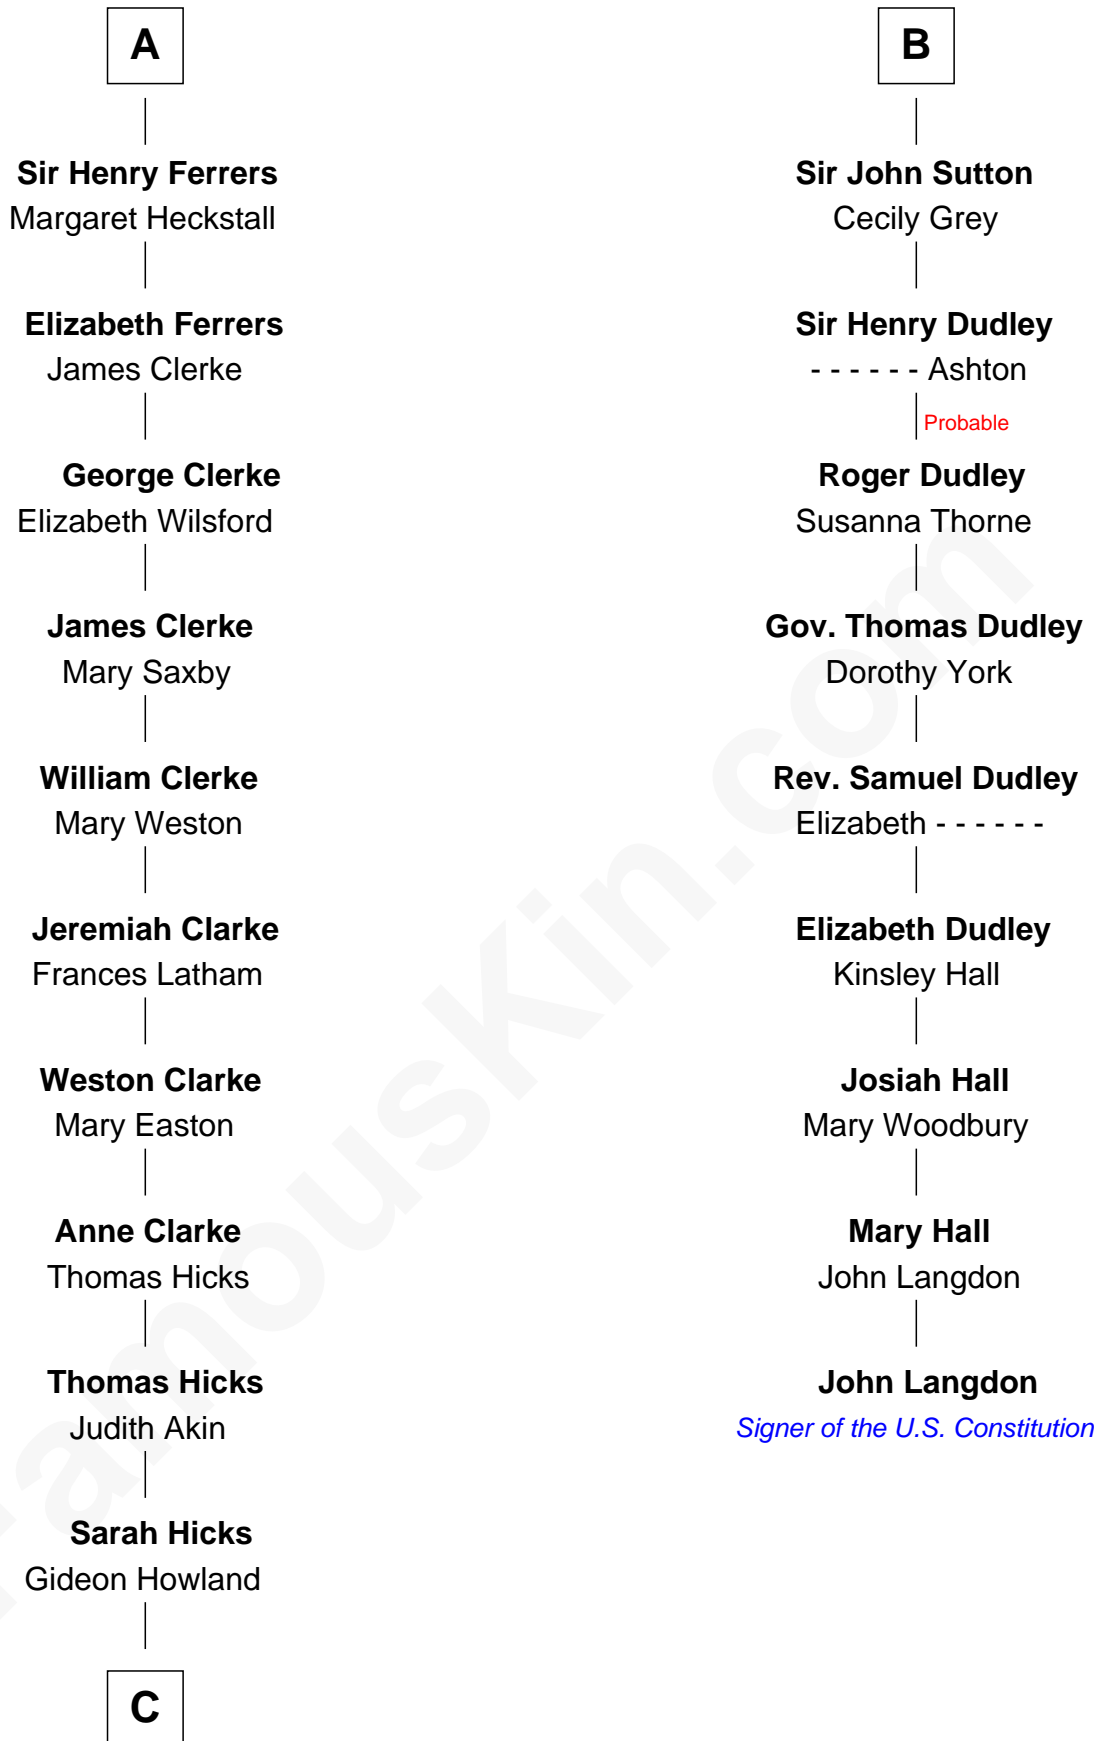

FamousKin.com Relationship Chart of Hetty Green

"The Witch of Wall Street"

15th cousin 4 times removed of

John Langdon

Signer of the U.S. Constitution

C

—
Gideon Howland
Mehitable Howland

—
Abby Slocum Howland
Edward Mott Robinson

—
Hetty Green
"The Witch of Wall Street"

FamousKin.com