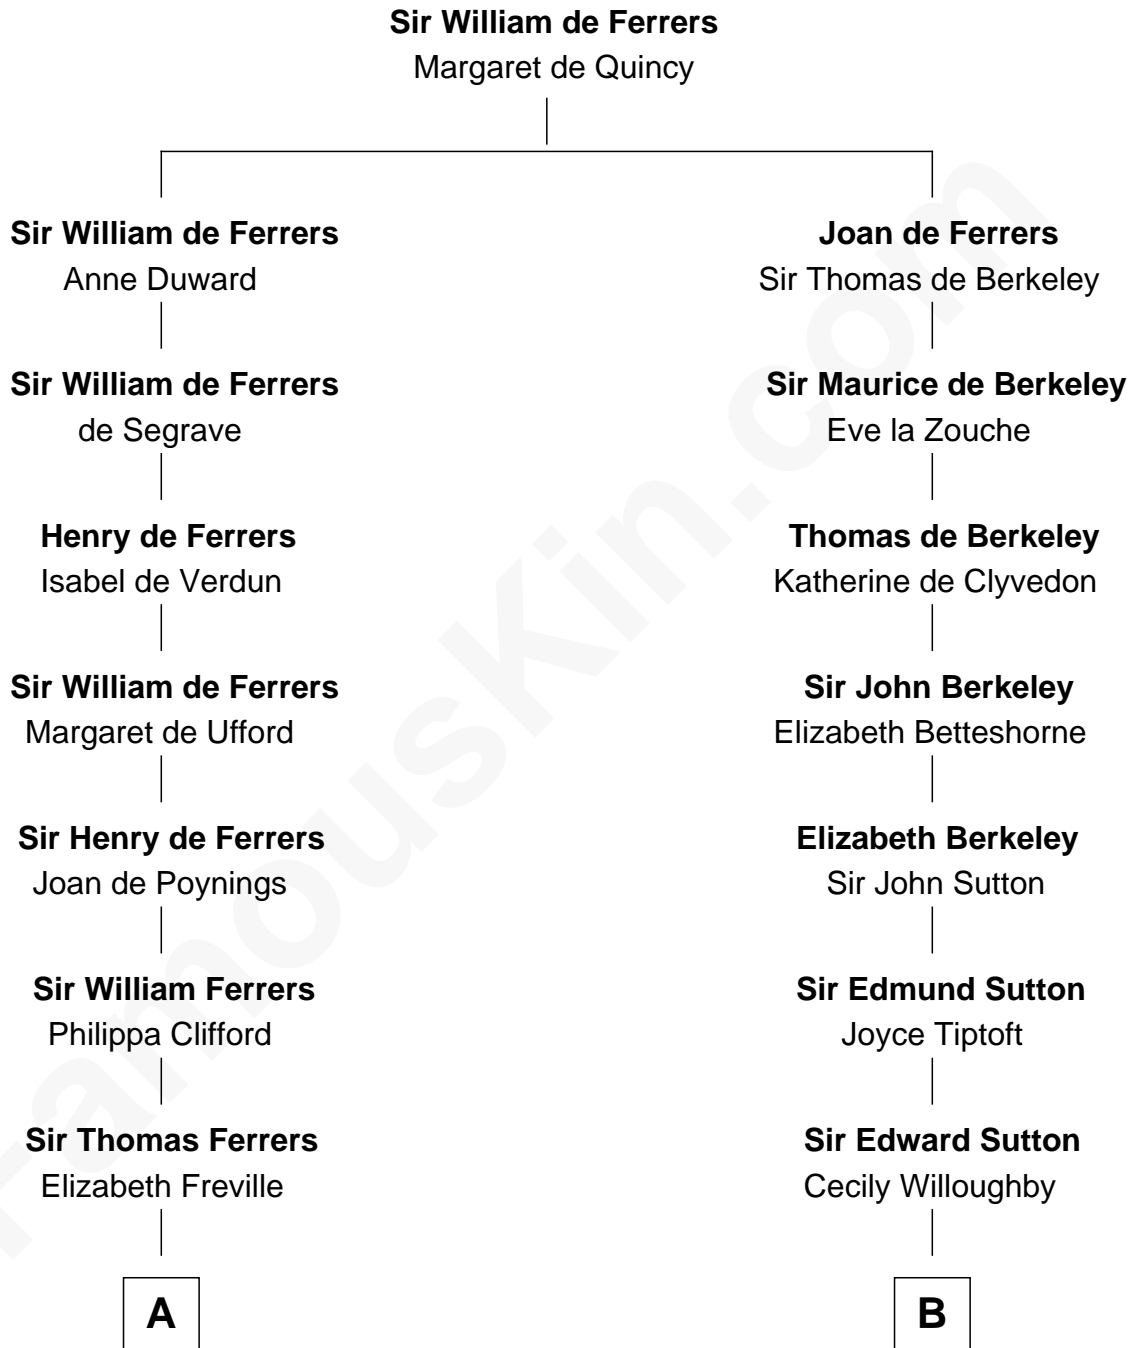

FamousKin.com Relationship Chart of Hetty Green

"The Witch of Wall Street"

15th cousin 4 times removed of

John Langdon

Signer of the U.S. Constitution

C

—
Gideon Howland
Mehitable Howland

—
Abby Slocum Howland
Edward Mott Robinson

—
Hetty Green
"The Witch of Wall Street"

FamousKin.com