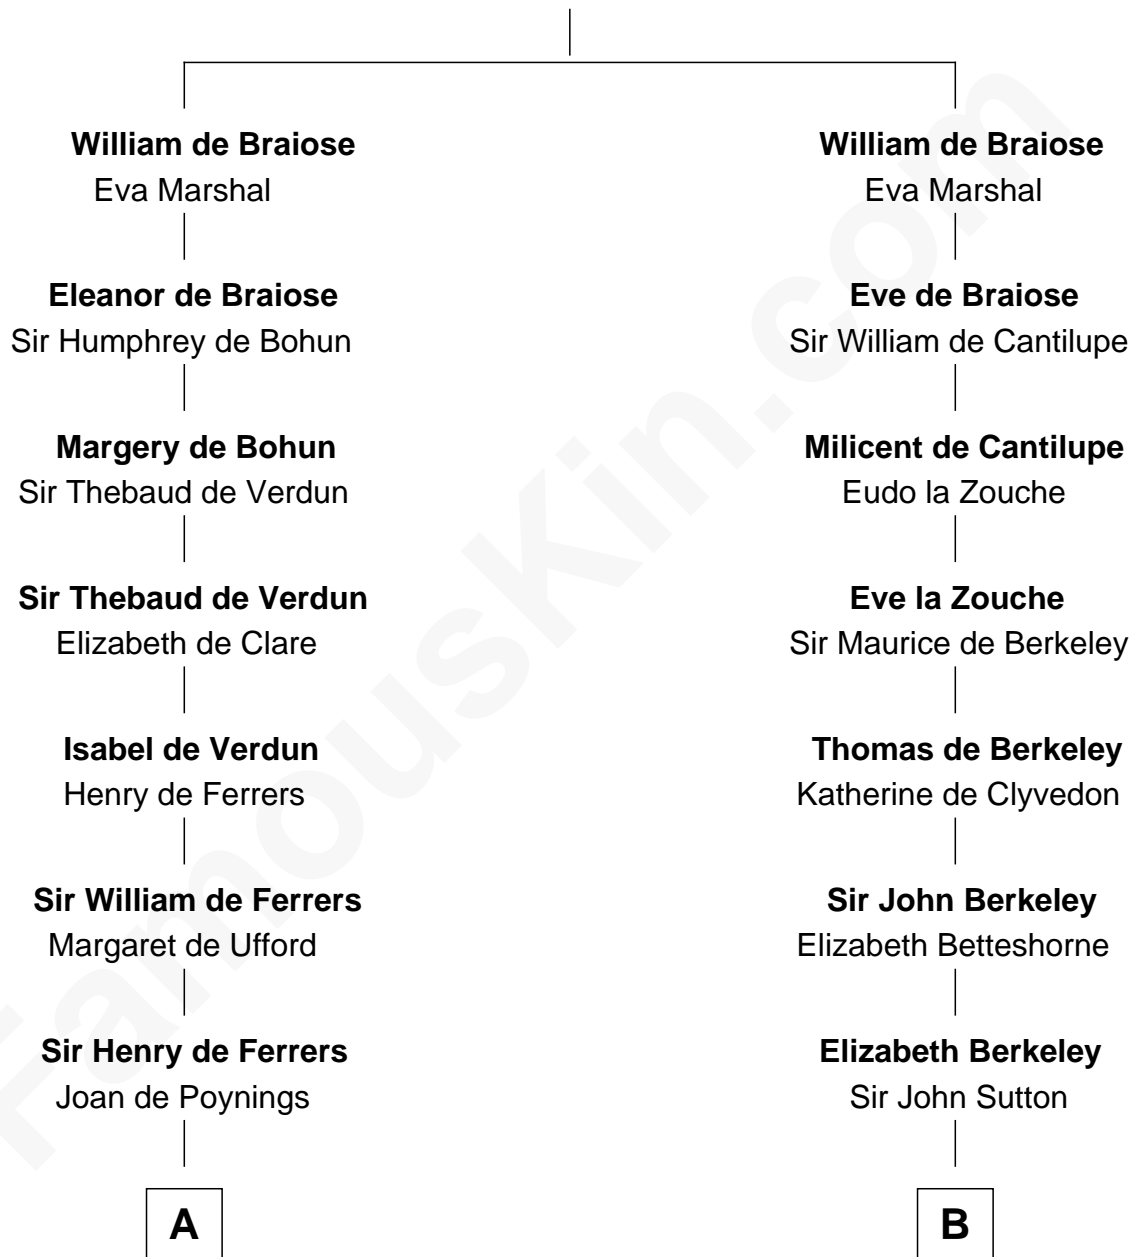

# FamousKin.com Relationship Chart of

**Hetty Green**

*"The Witch of Wall Street"*

21st cousin of

**Louis Auchincloss**

*Author*

**Reginald de Braiose**

**C**

**Thomas Hicks**

Judith Akin

**Sarah Hicks**

Gideon Howland

**Gideon Howland**

Mehitable Howland

**Abby Slocum Howland**

Edward Mott Robinson

**Hetty Green**

*"The Witch of Wall Street"*

**D**

**Gurdon Buck**

Susannah Mainwaring

**Elizabeth Buck**

John Auchincloss

**John Winthrop Auchincloss**