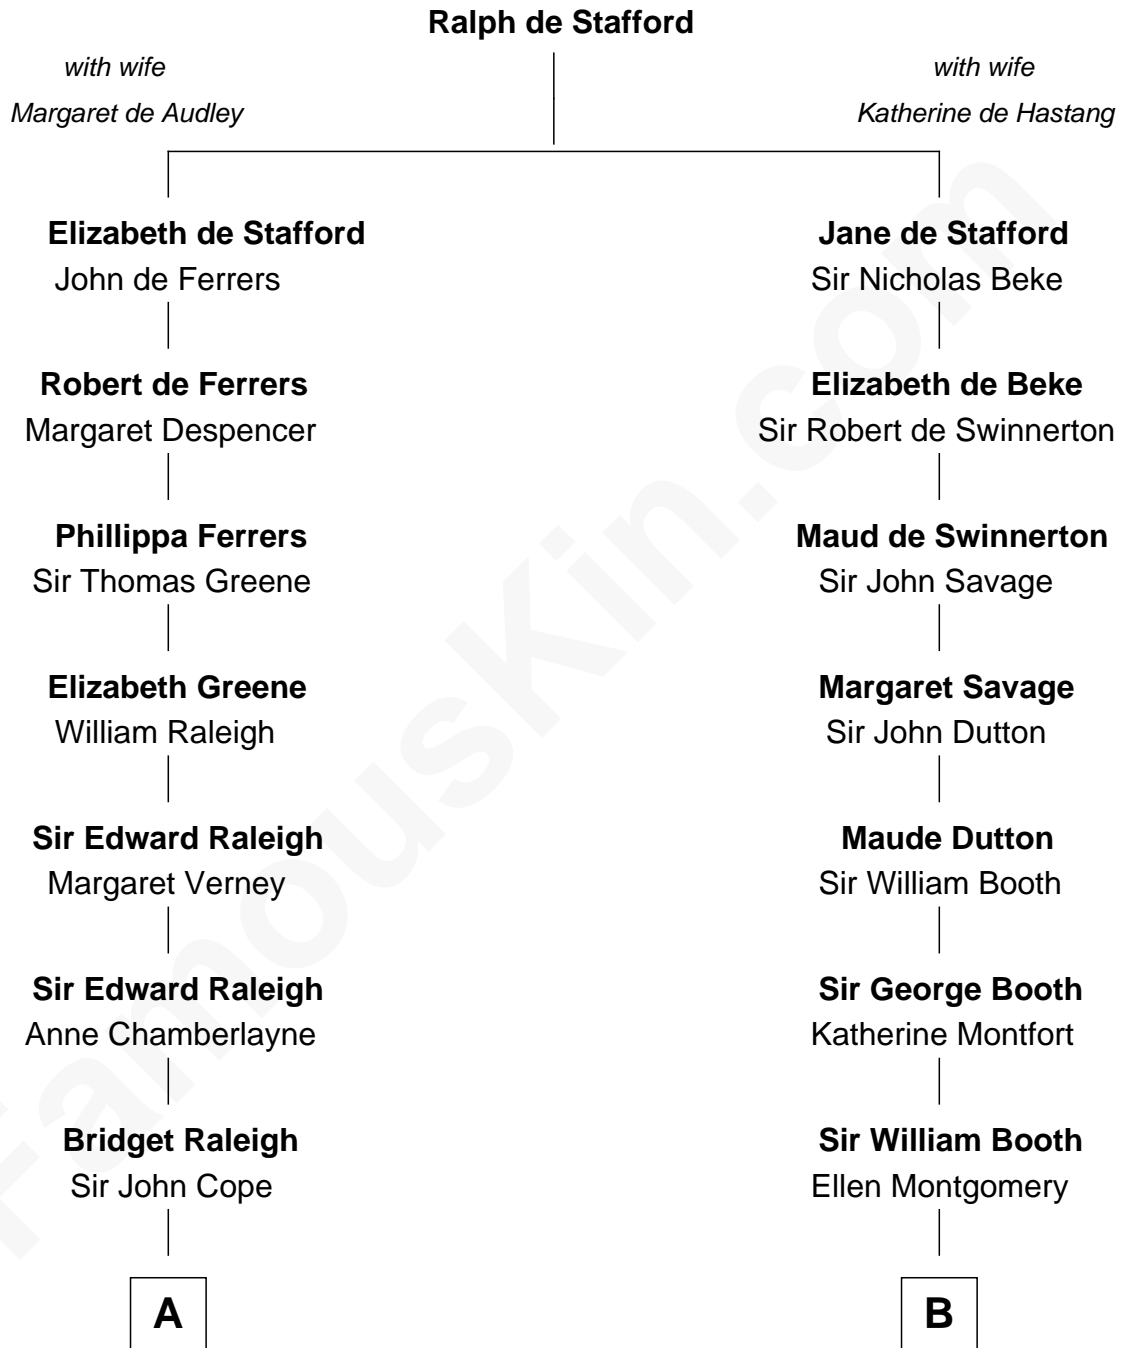

FamousKin.com

Relationship Chart of

Hetty Green

"The Witch of Wall Street"

17th cousin 3 times removed of

Christian Herter

59th Governor of Massachusetts