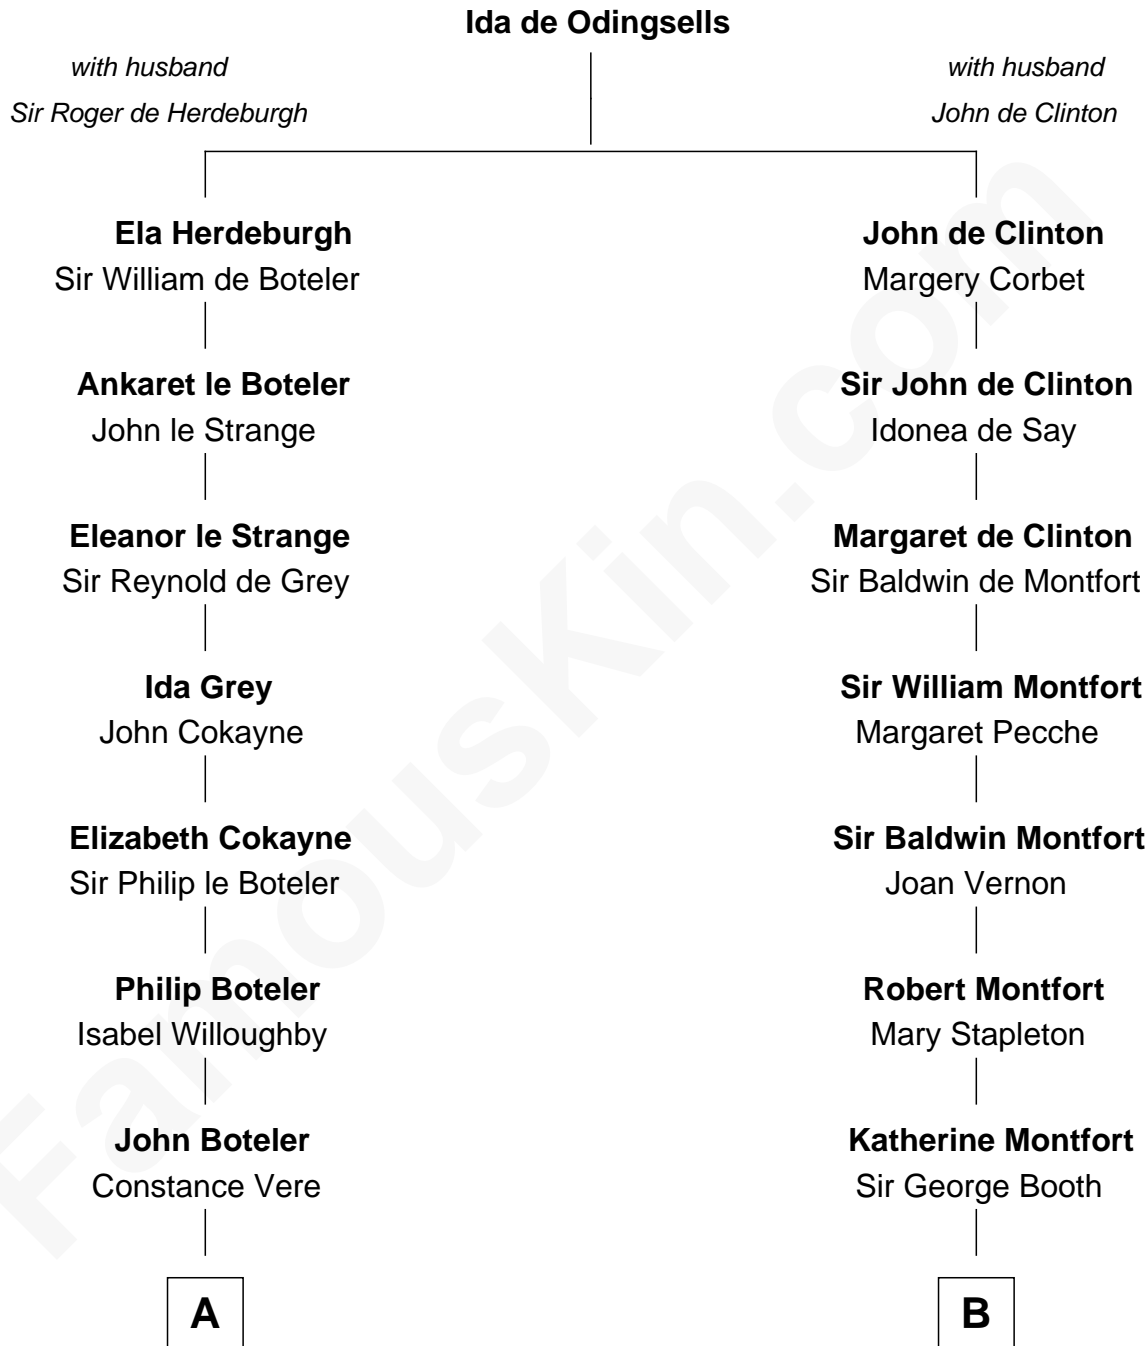

FamousKin.com

Relationship Chart of

Hetty Green

"The Witch of Wall Street"

19th cousin 2 times removed of

Christian Herter

59th Governor of Massachusetts