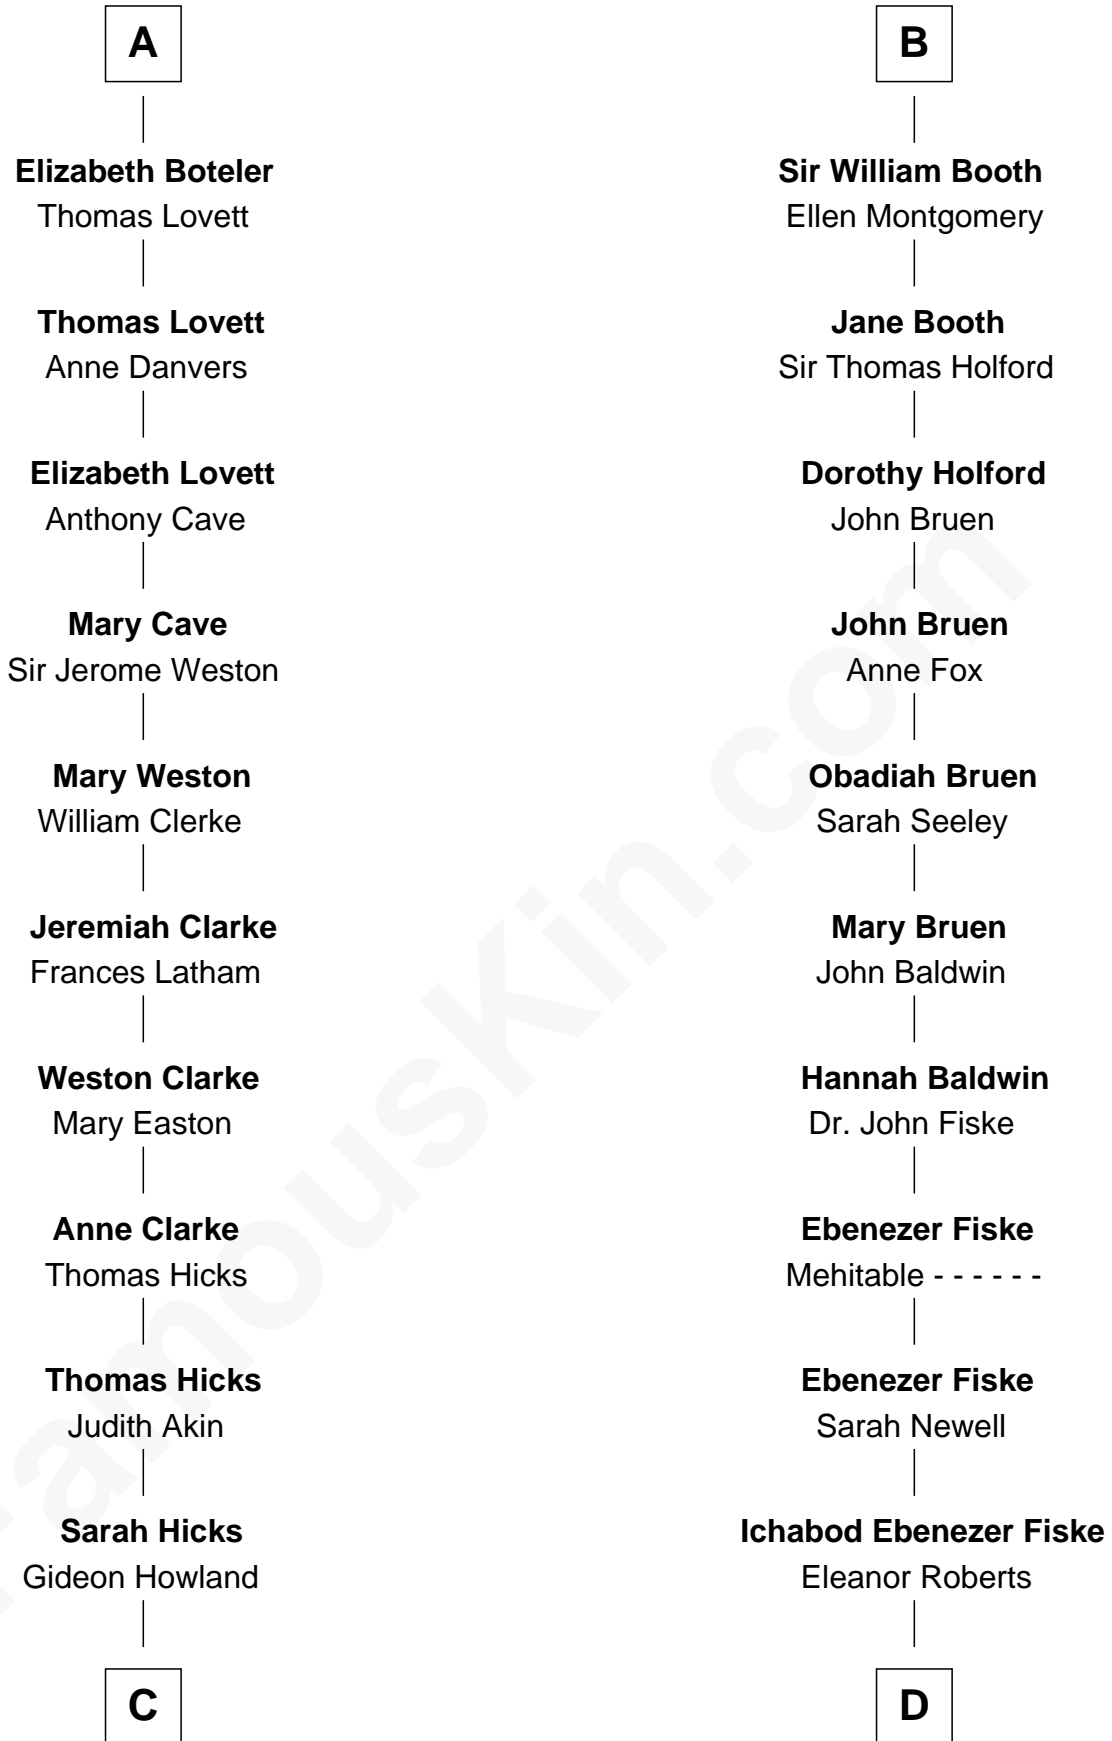

## Relationship Chart of

### Hetty Green

*"The Witch of Wall Street"*

19th cousin 2 times removed of

### Christian Herter

*59th Governor of Massachusetts*

**C**

**Gideon Howland**  
Mehitable Howland

**Abby Slocum Howland**  
Edward Mott Robinson

**Hetty Green**  
*"The Witch of Wall Street"*

**D**

**Sarah Fiske**  
Erastus Miles