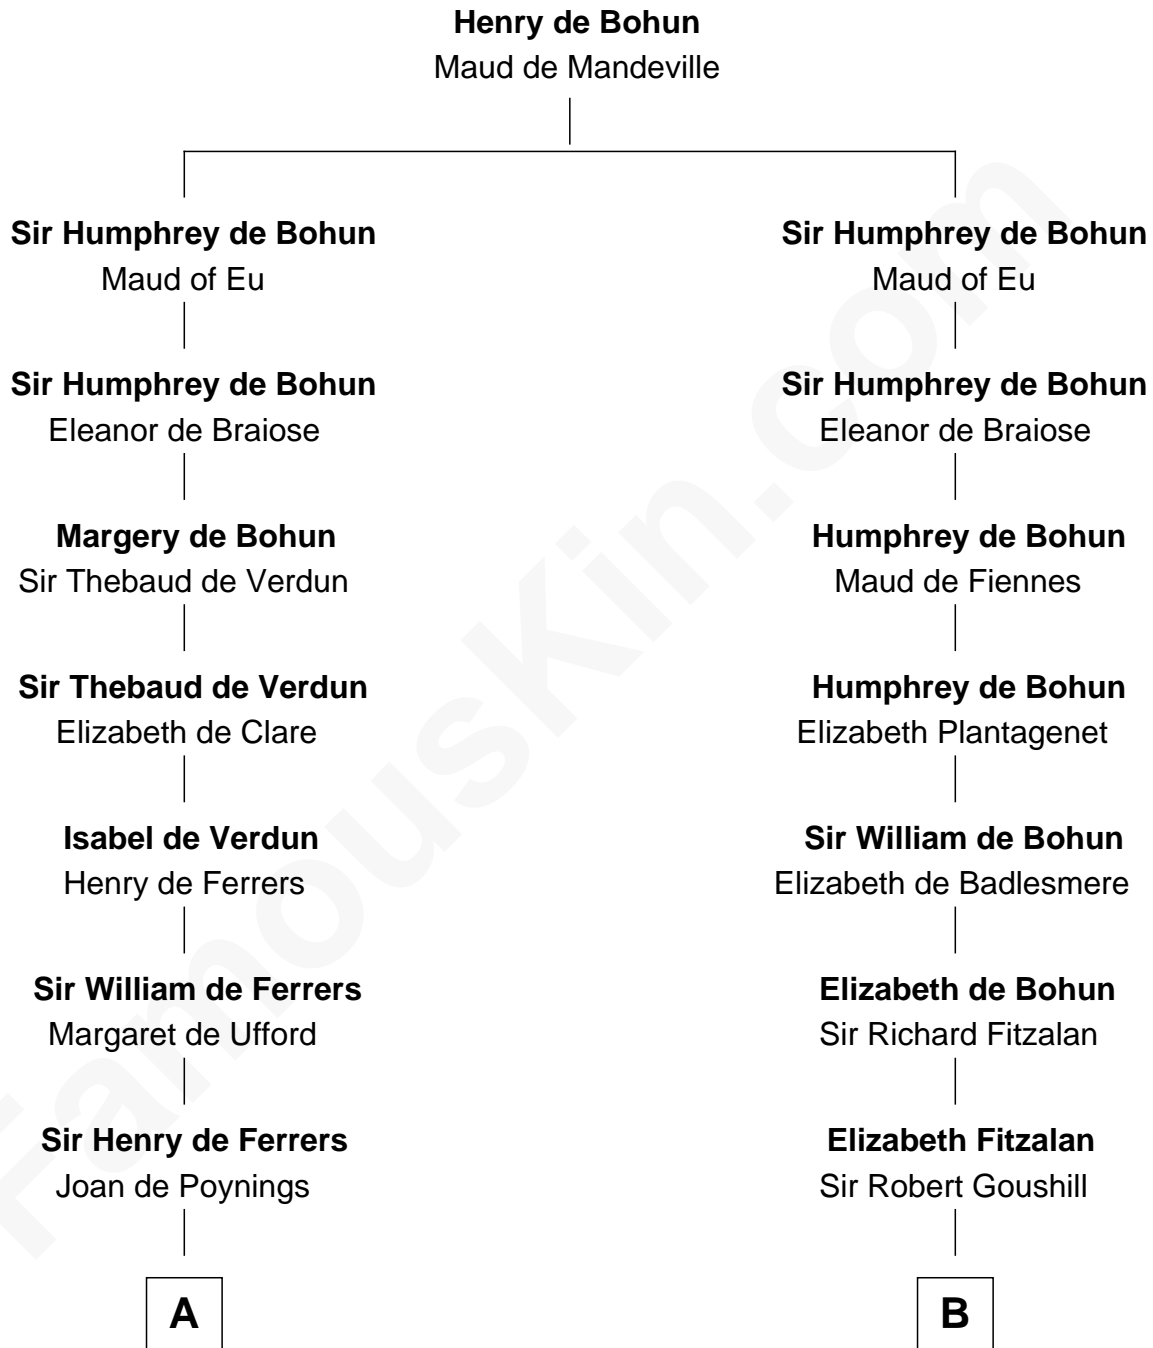

FamousKin.com

Relationship Chart of

Hetty Green

"The Witch of Wall Street"

20th cousin 1 time removed of

John Quincy Adams

6th U.S. President

C

Thomas Hicks

Judith Akin

Sarah Hicks

Gideon Howland

Gideon Howland

Mehitable Howland

Abby Slocum Howland

Edward Mott Robinson