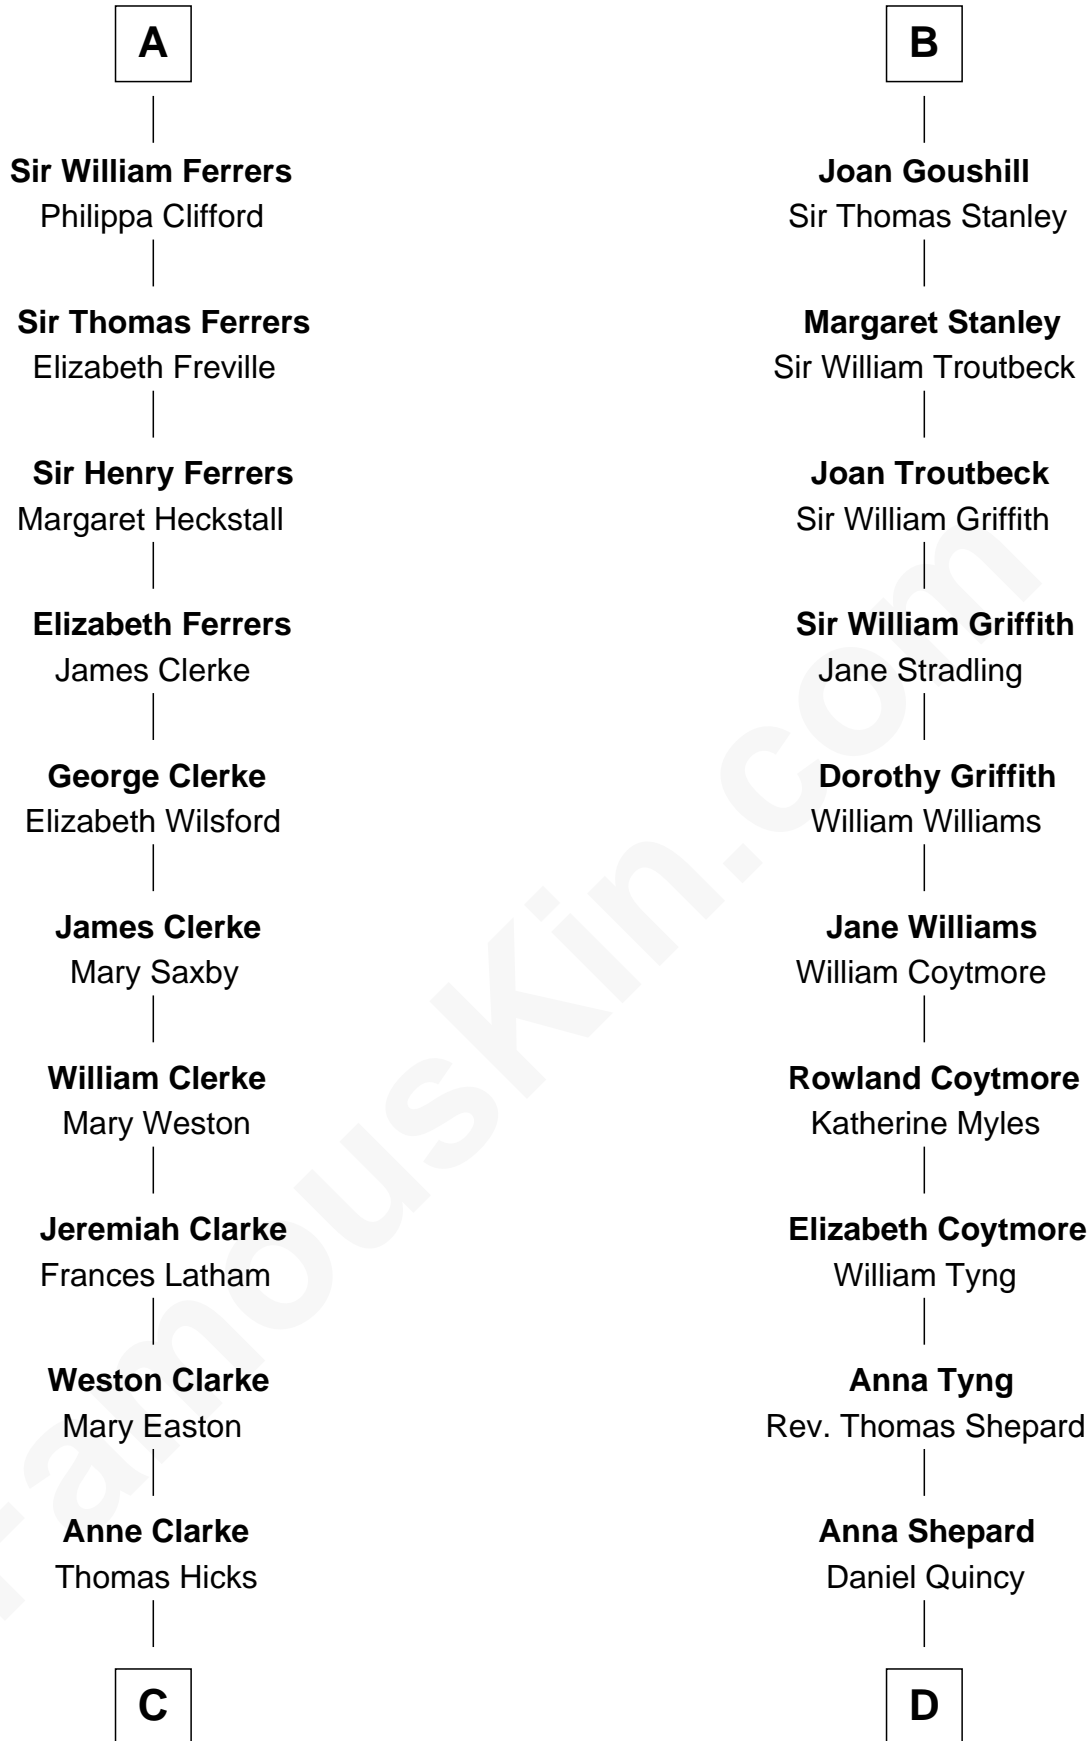

FamousKin.com

Relationship Chart of

Hetty Green

"The Witch of Wall Street"

20th cousin 1 time removed of

John Quincy Adams

6th U.S. President

C

Thomas Hicks

Judith Akin

Sarah Hicks

Gideon Howland

Gideon Howland

Mehitable Howland

Abby Slocum Howland

Edward Mott Robinson