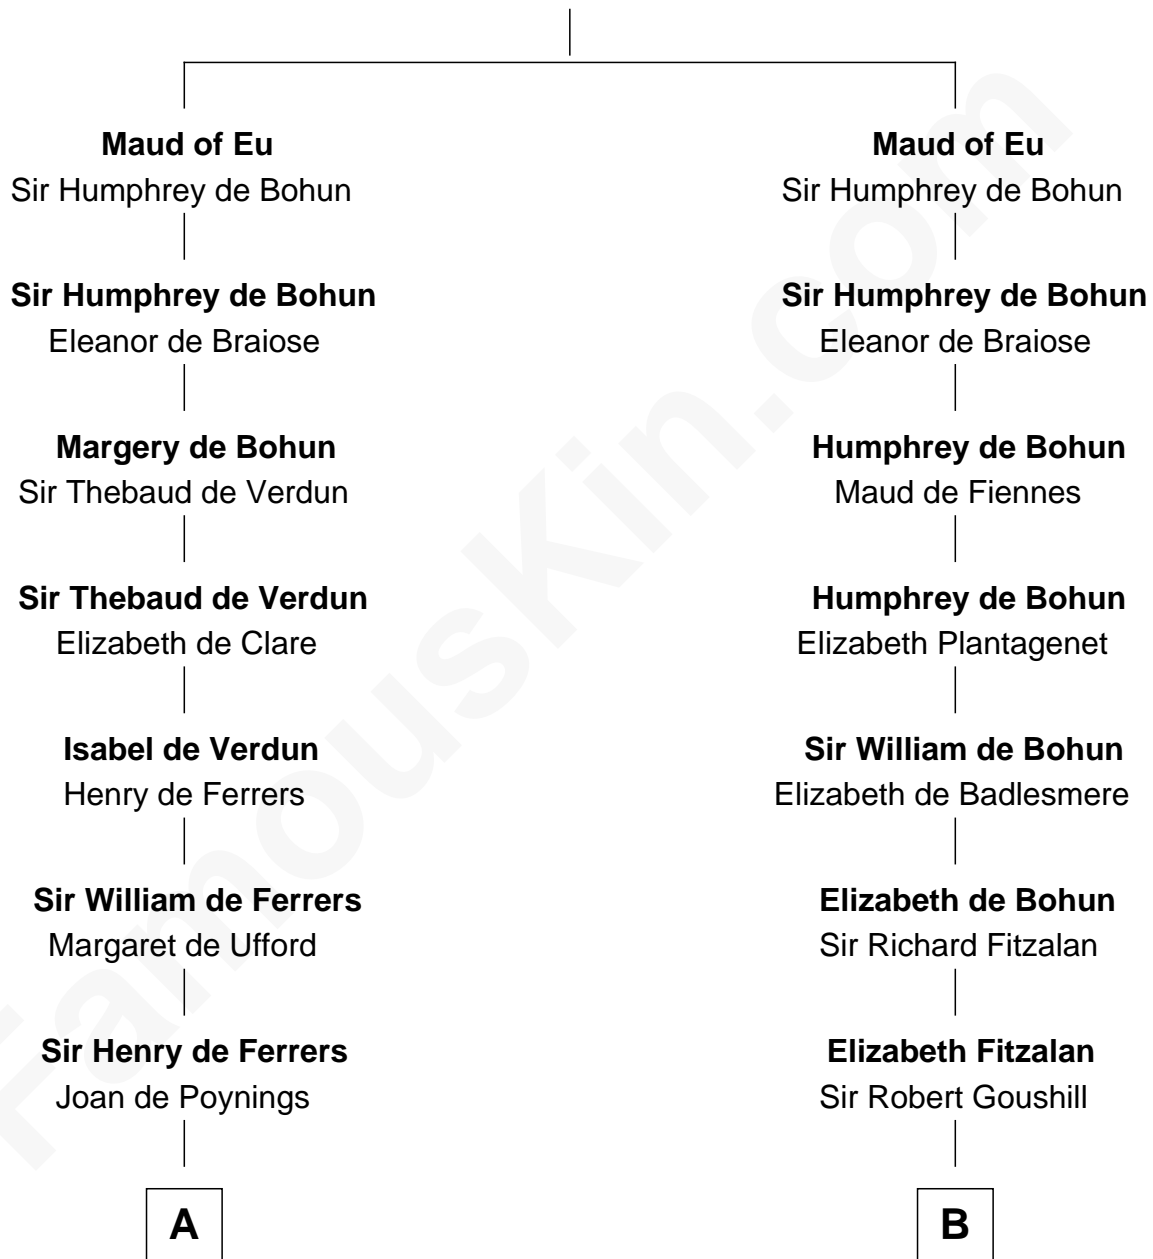

FamousKin.com

Relationship Chart of

Hetty Green

"The Witch of Wall Street"

20th cousin 1 time removed of

John Quincy Adams

6th U.S. President

Raoul de Lusgnan

Alice de Eu

C

Thomas Hicks
Judith Akin

Sarah Hicks
Gideon Howland

Gideon Howland
Mehitable Howland

Abby Slocum Howland
Edward Mott Robinson

Hetty Green
"The Witch of Wall Street"

D