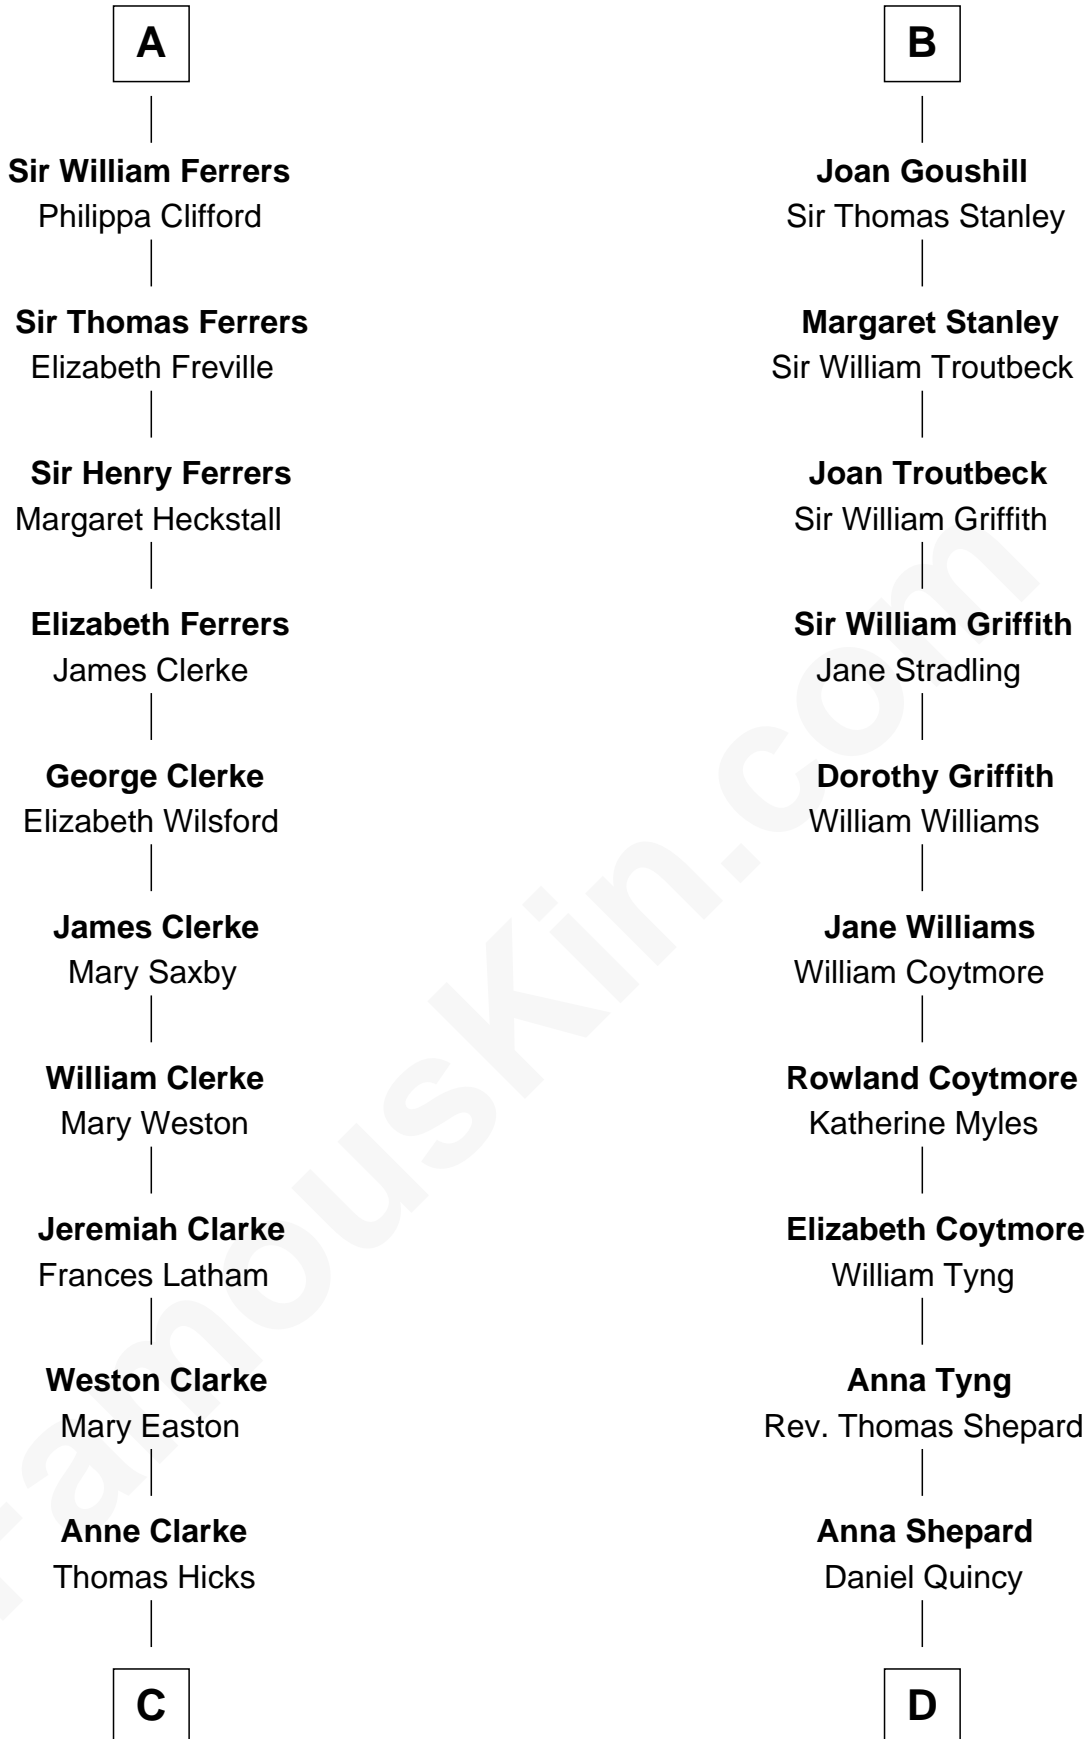

FamousKin.com

Relationship Chart of

Hetty Green

"The Witch of Wall Street"

20th cousin 1 time removed of

John Quincy Adams

6th U.S. President

Raoul de Lusgnan

Alice de Eu

C

Thomas Hicks
Judith Akin

Sarah Hicks
Gideon Howland

Gideon Howland
Mehitable Howland

Abby Slocum Howland
Edward Mott Robinson

Hetty Green
"The Witch of Wall Street"

D