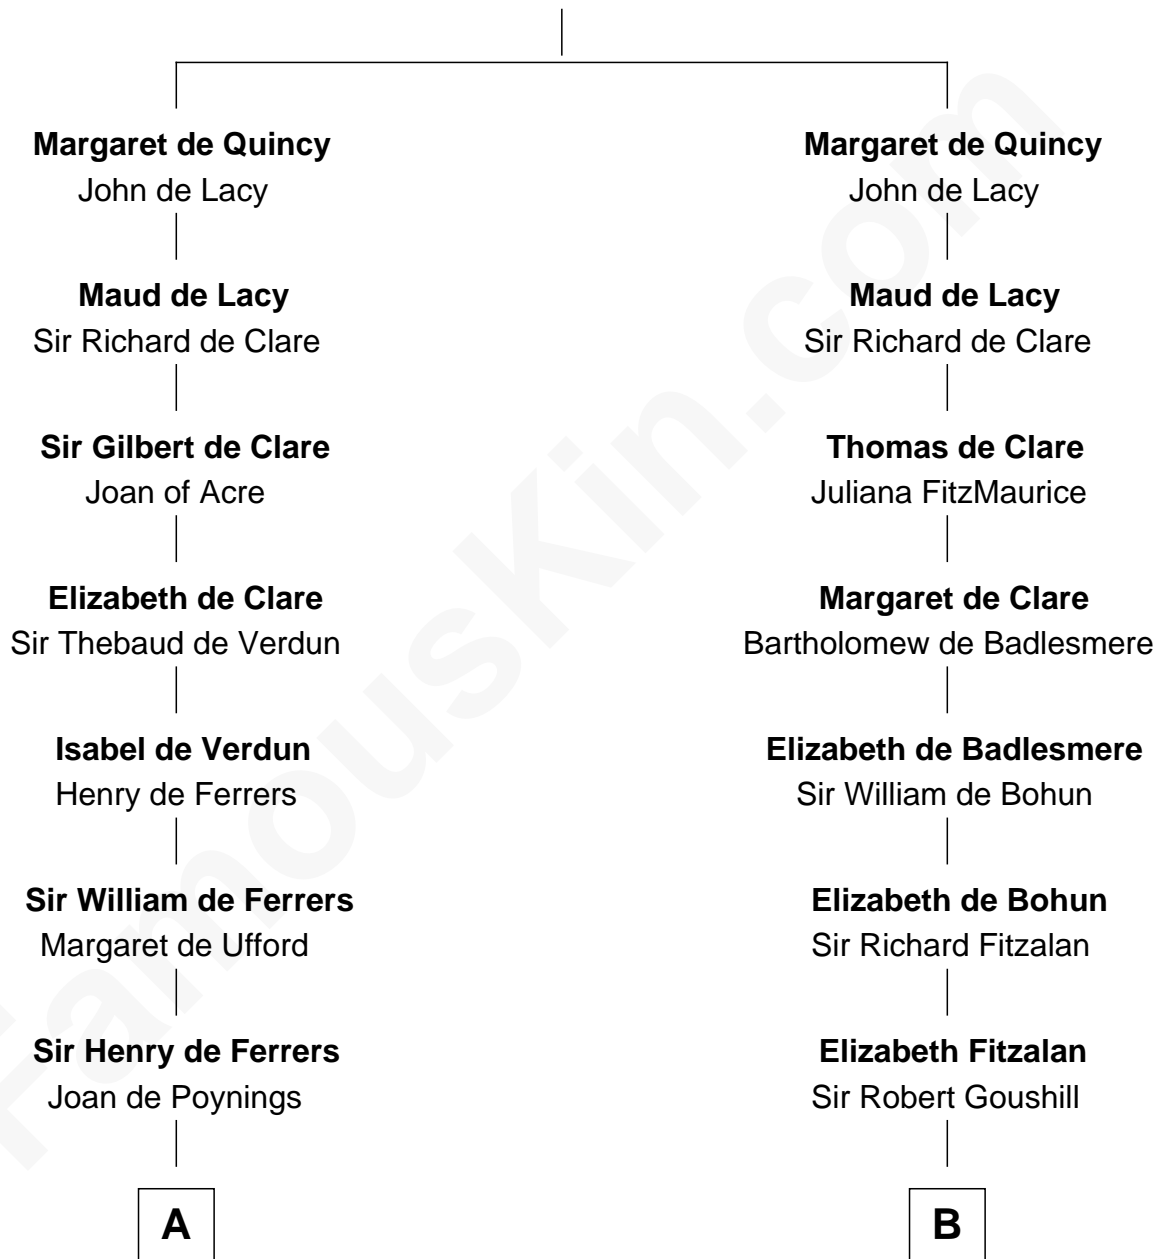

Sir Robert II de Quincy

Hawise of Chester