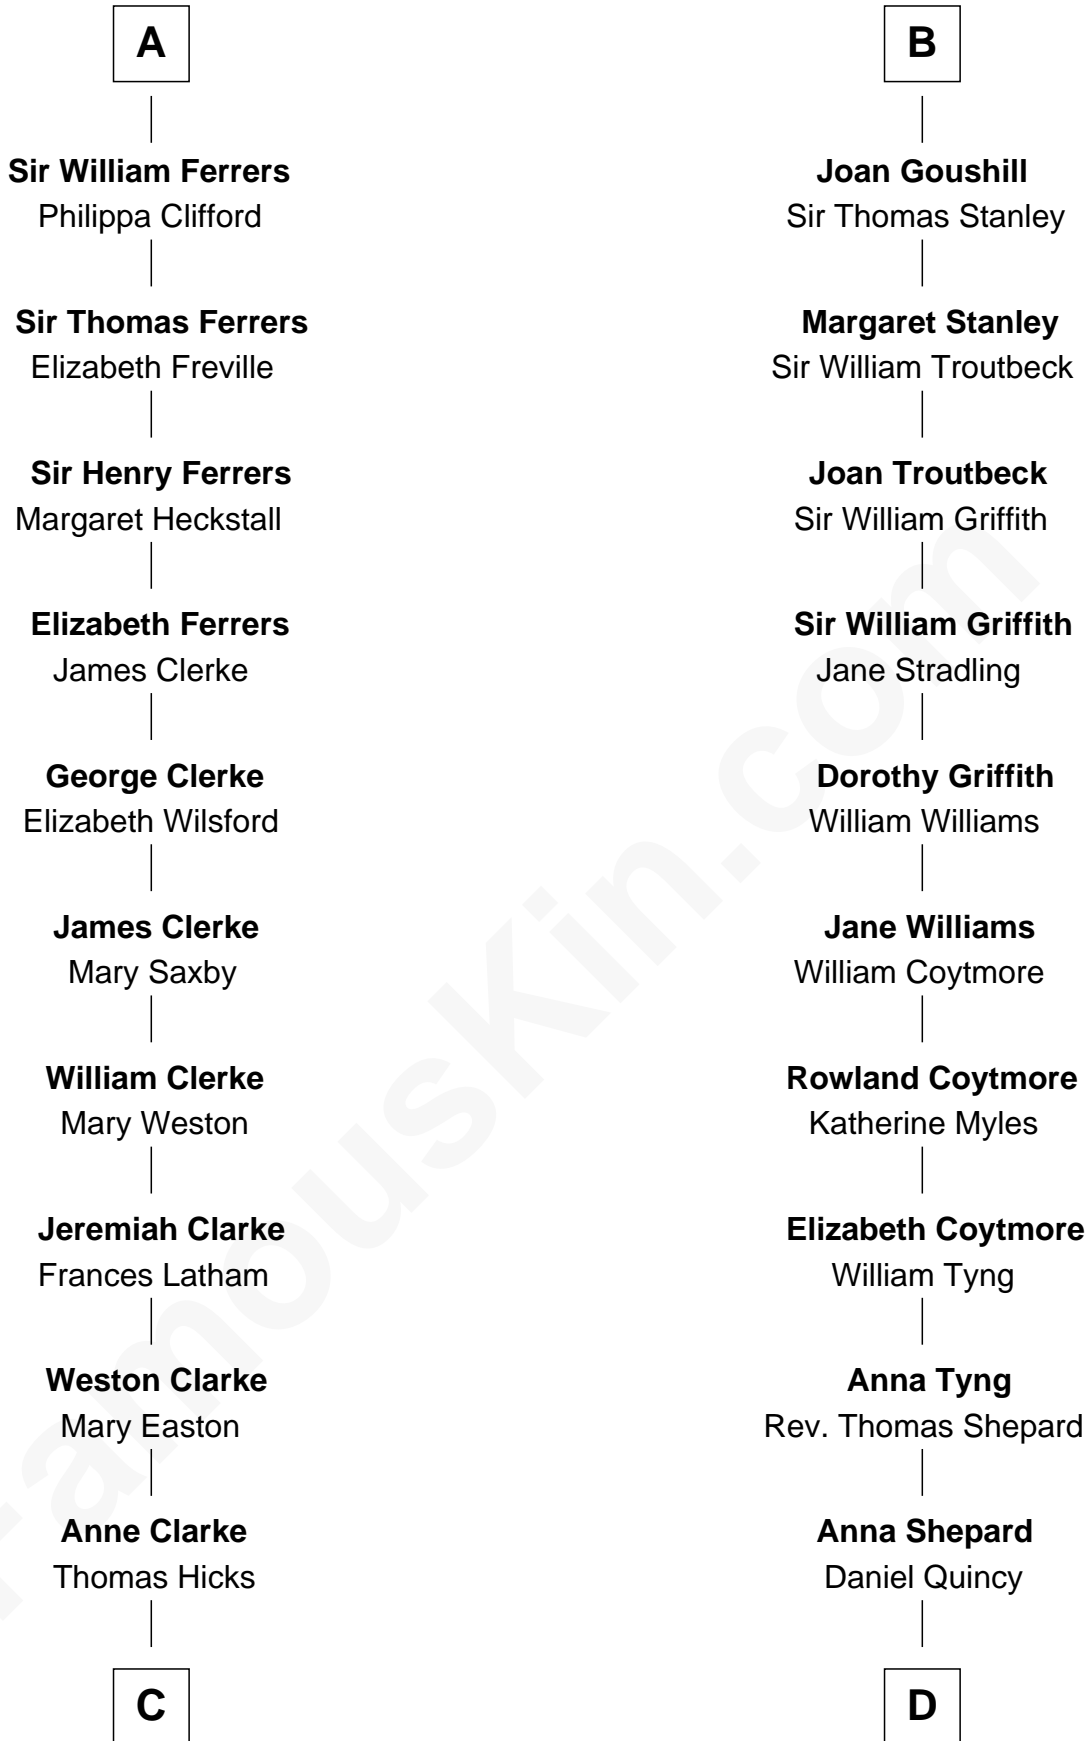

FamousKin.com

Relationship Chart of

Hetty Green

"The Witch of Wall Street"

20th cousin 1 time removed of

John Quincy Adams

6th U.S. President

Roger de Lacy
Maud de Clere

John de Lacy
Margaret de Quincy

Maud de Lacy
Sir Richard de Clare

Sir Gilbert de Clare
Joan of Acre

Elizabeth de Clare
Sir Thebaud de Verdun

Isabel de Verdun
Henry de Ferrers

Sir William de Ferrers
Margaret de Ufford

Sir Henry de Ferrers
Joan de Poynings

A

John de Lacy
Margaret de Quincy

Maud de Lacy
Sir Richard de Clare

Thomas de Clare
Juliana FitzMaurice

Margaret de Clare
Bartholomew de Badlesmere

Elizabeth de Badlesmere
Sir William de Bohun

Elizabeth de Bohun
Sir Richard Fitzalan

Elizabeth Fitzalan
Sir Robert Goushill

B

C

Thomas Hicks
Judith Akin

Sarah Hicks
Gideon Howland

Gideon Howland
Mehitable Howland

Abby Slocum Howland
Edward Mott Robinson