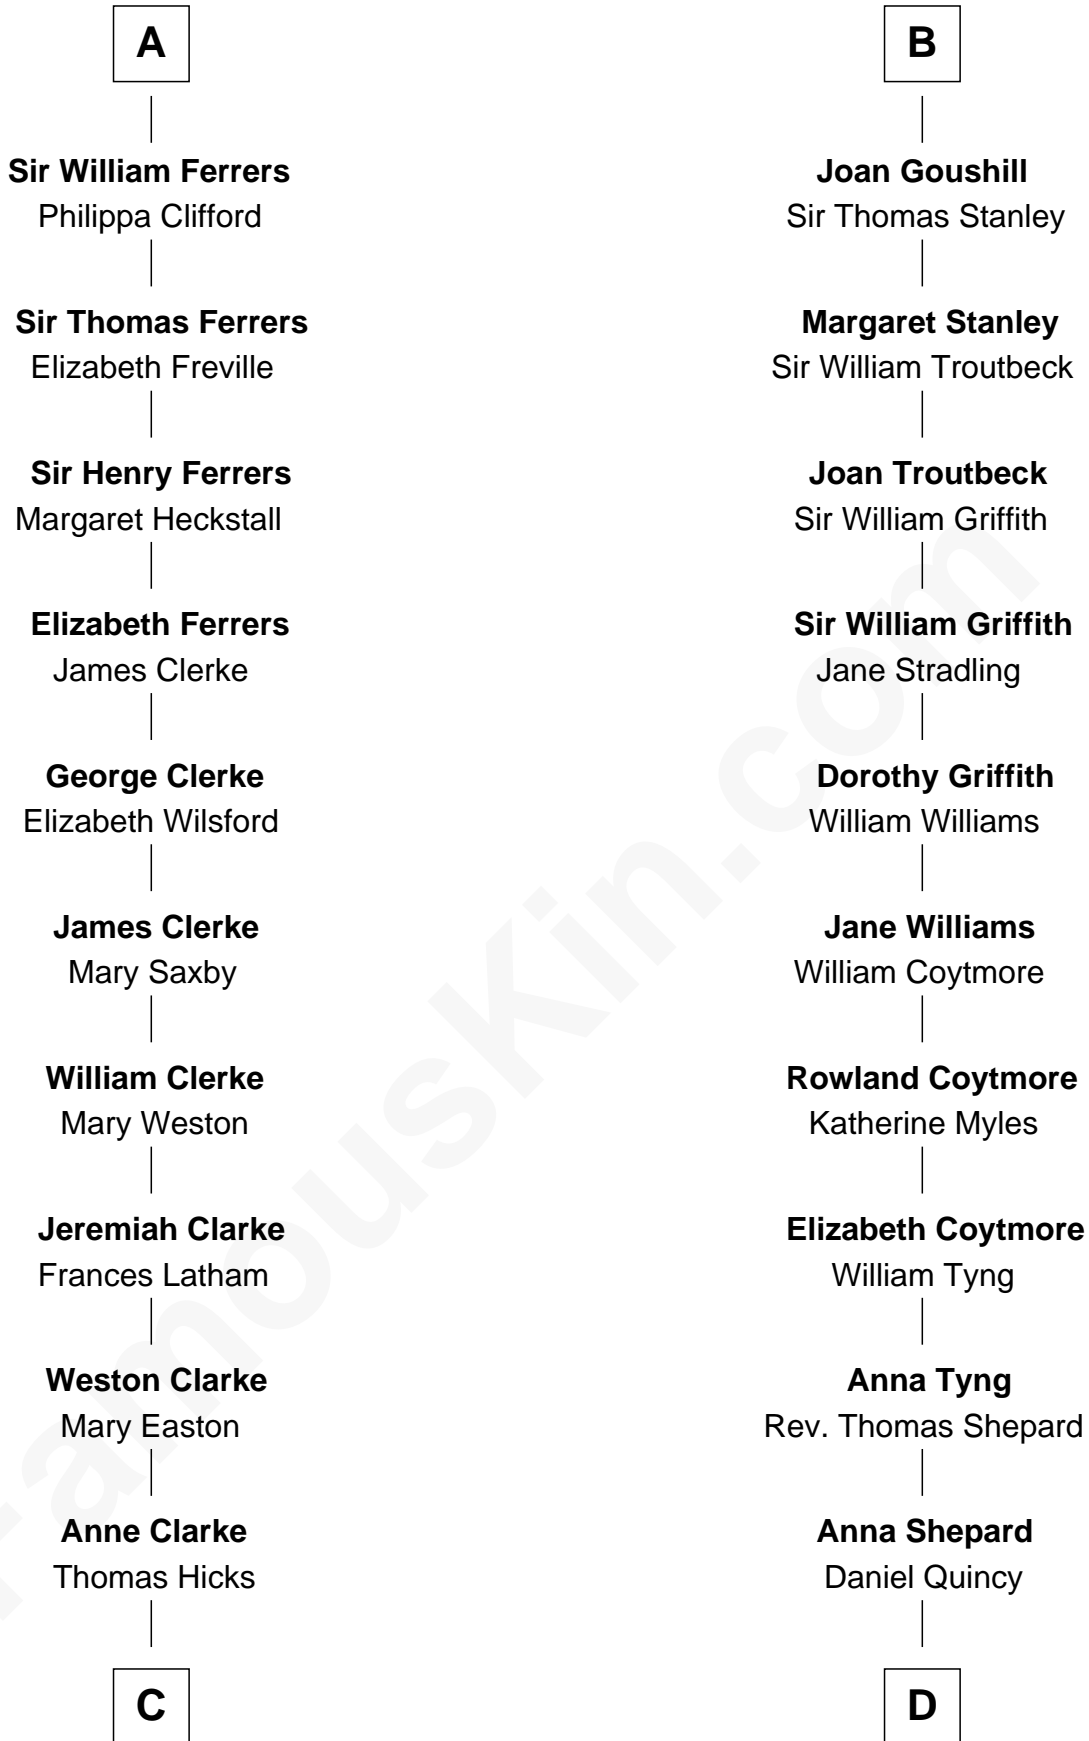

## Relationship Chart of

### Hetty Green

*"The Witch of Wall Street"*

20th cousin 1 time removed of

### John Quincy Adams

*6th U.S. President*

**Richard de Clare**  
Amice of Gloucester

**C**

**Thomas Hicks**  
Judith Akin

**Sarah Hicks**  
Gideon Howland

**Gideon Howland**  
Mehitable Howland

**Abby Slocum Howland**  
Edward Mott Robinson

**Hetty Green**  
*"The Witch of Wall Street"*

**D**

**Col John Quincy**  
Elizabeth Norton

**Elizabeth Quincy**  
Rev. William Smith

**Abigail Quincy Smith**  
John Adams

**John Quincy Adams**  
*6th U.S. President*