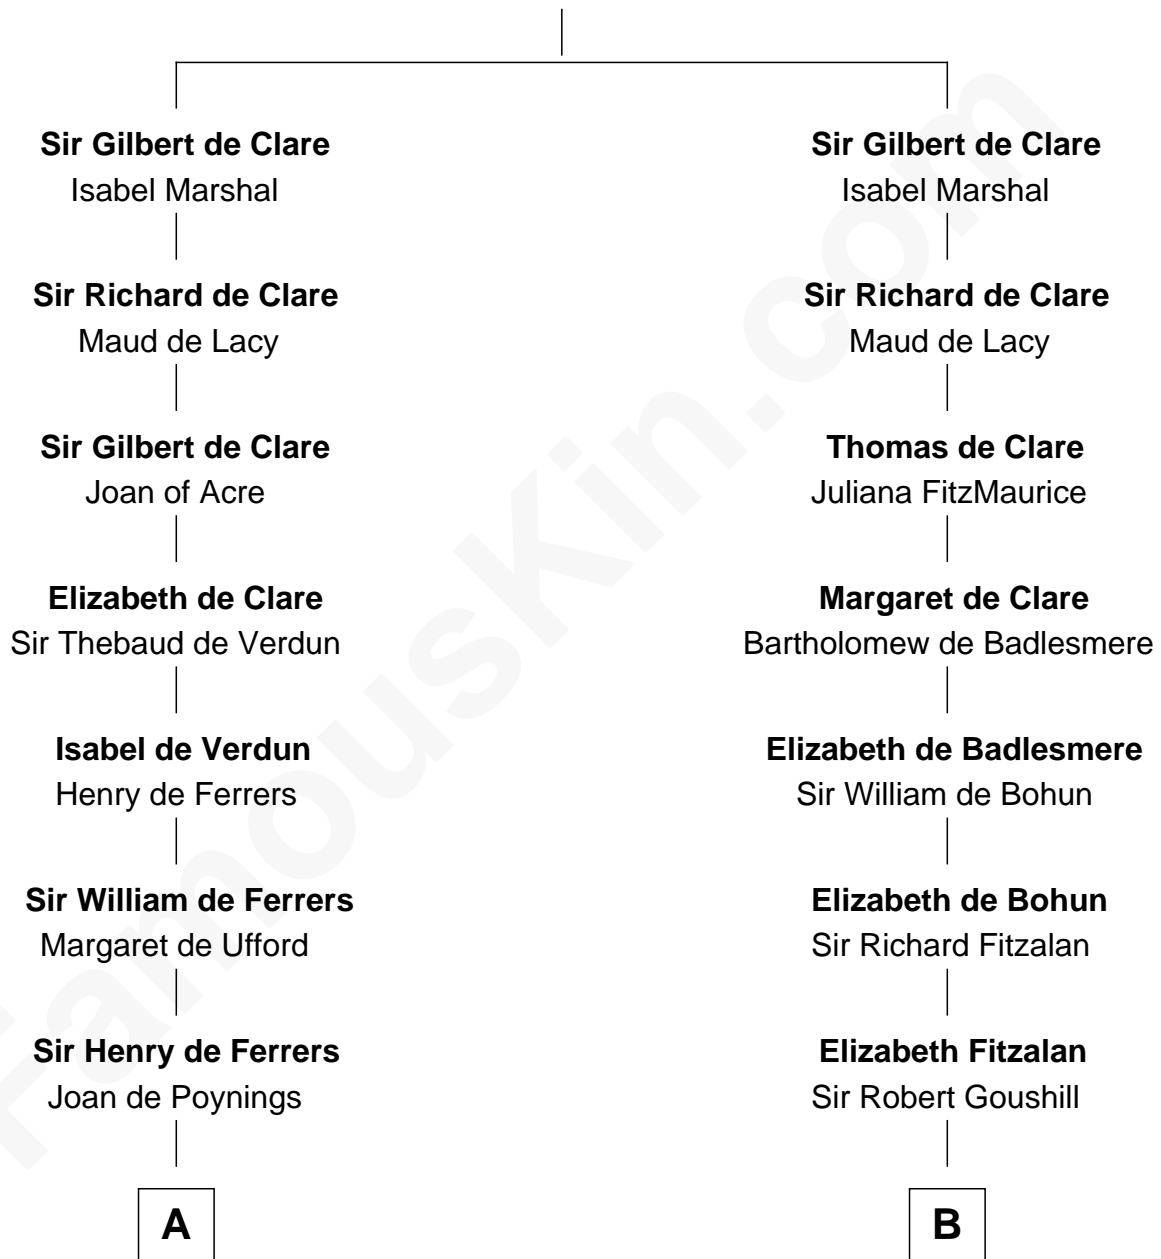

## Relationship Chart of

### Hetty Green

*"The Witch of Wall Street"*

20th cousin 1 time removed of

### John Quincy Adams

*6th U.S. President*

**Richard de Clare**  
Amice of Gloucester

**C**

**Thomas Hicks**  
Judith Akin

**Sarah Hicks**  
Gideon Howland

**Gideon Howland**  
Mehitable Howland

**Abby Slocum Howland**  
Edward Mott Robinson

**Hetty Green**  
*"The Witch of Wall Street"*

**D**

**Col John Quincy**  
Elizabeth Norton

**Elizabeth Quincy**  
Rev. William Smith

**Abigail Quincy Smith**  
John Adams

**John Quincy Adams**  
*6th U.S. President*