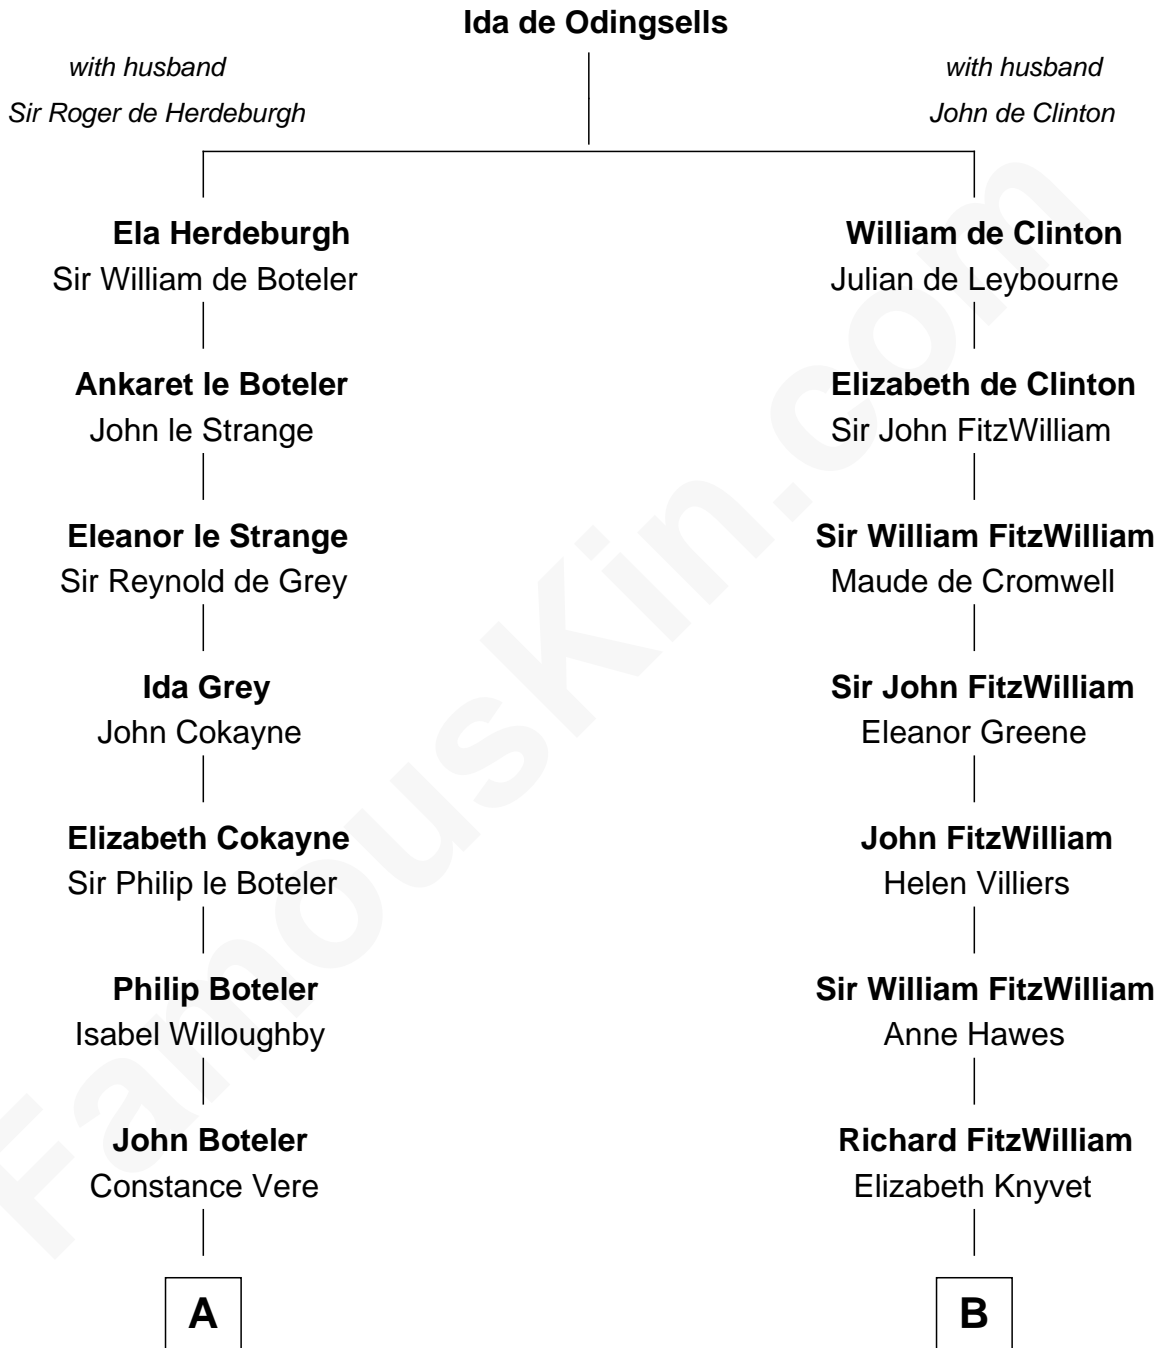

FamousKin.com

Relationship Chart of

Hetty Green

"The Witch of Wall Street"

15th cousin 4 times removed of

John Quincy Adams

6th U.S. President

C

—
Gideon Howland
Mehitable Howland

—
Abby Slocum Howland
Edward Mott Robinson

—
Hetty Green
"The Witch of Wall Street"

FamousKin.com