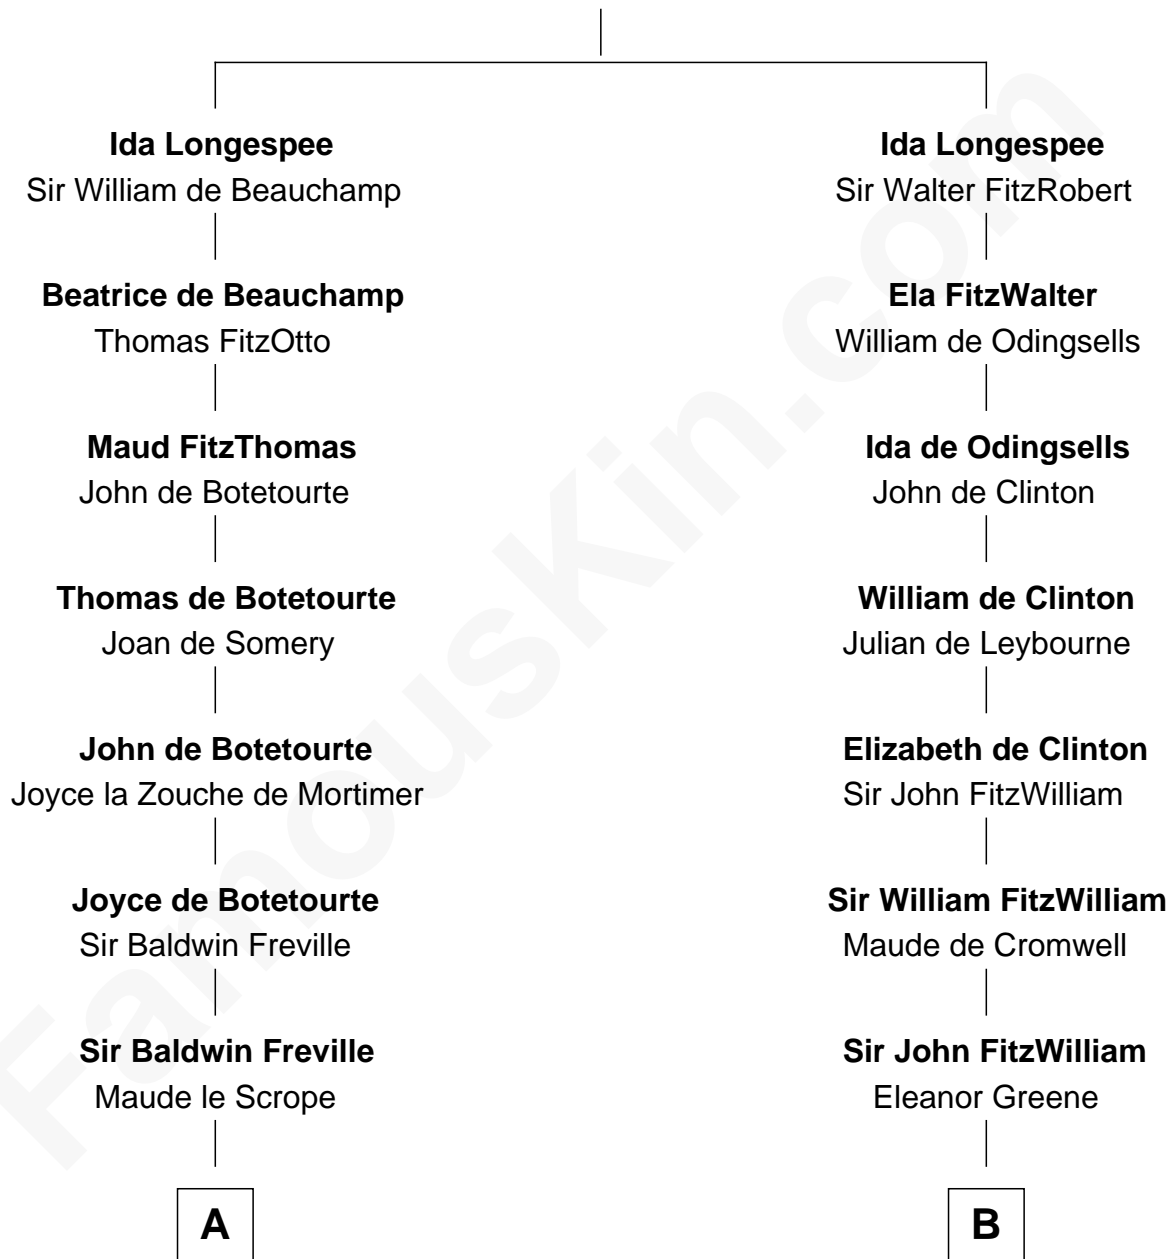

FamousKin.com

Relationship Chart of

Hetty Green

"The Witch of Wall Street"

18th cousin 2 times removed of

John Quincy Adams

6th U.S. President

Sir William Longespee

Ela of Salisbury

C

Sarah Hicks
Gideon Howland

Gideon Howland
Mehitable Howland

Abby Slocum Howland
Edward Mott Robinson

Hetty Green
"The Witch of Wall Street"

D

Abigail Quincy Smith
John Adams

John Quincy Adams
6th U.S. President

FamousKin.com