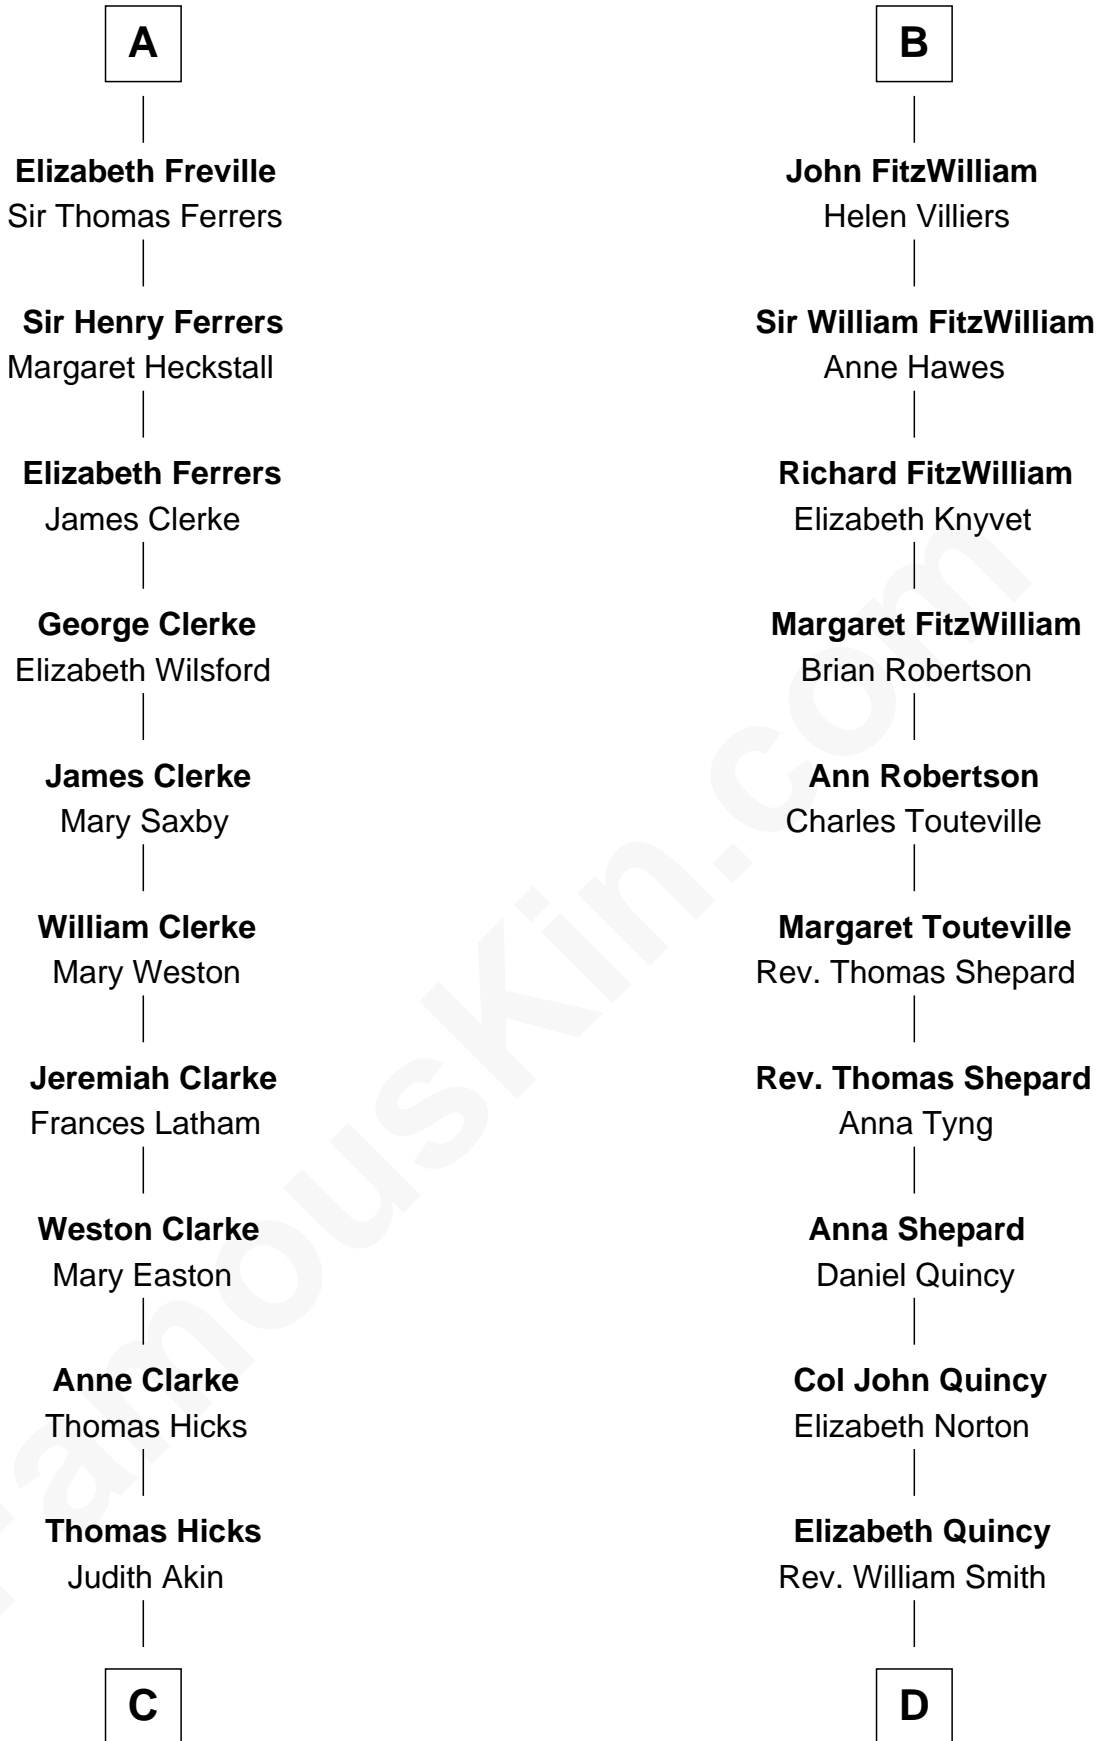

FamousKin.com

Relationship Chart of

Hetty Green

"The Witch of Wall Street"

18th cousin 2 times removed of

John Quincy Adams

6th U.S. President

Sir William Longespee

Ela of Salisbury

C

Sarah Hicks
Gideon Howland

Gideon Howland
Mehitable Howland

Abby Slocum Howland
Edward Mott Robinson

Hetty Green
"The Witch of Wall Street"

D

Abigail Quincy Smith
John Adams