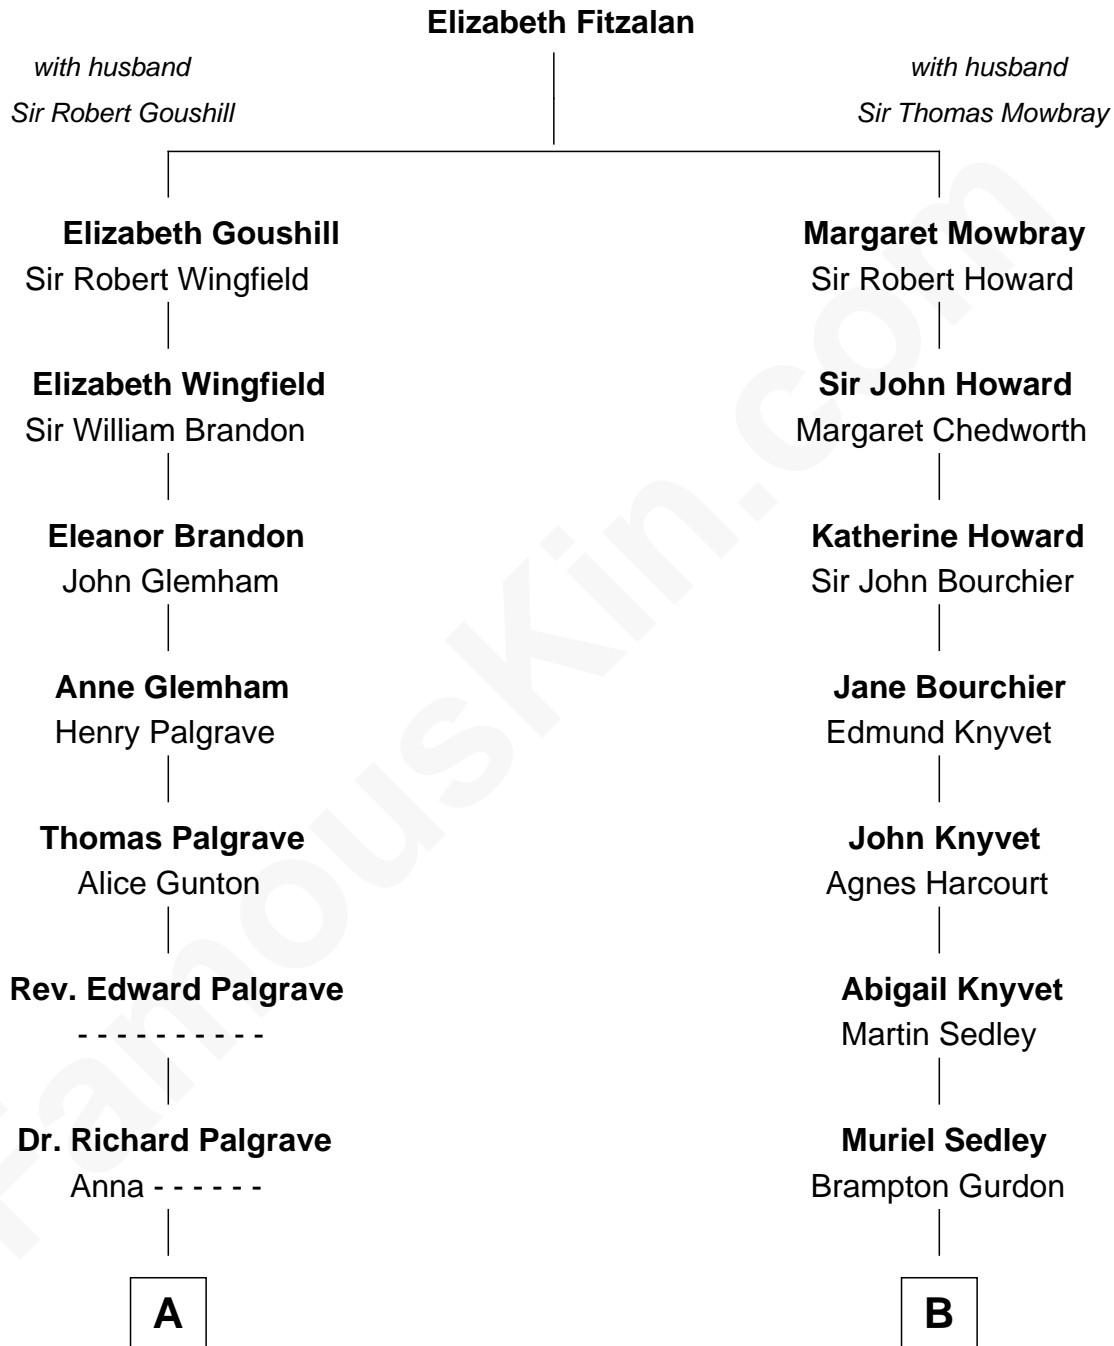

# FamousKin.com Relationship Chart of

**Hetty Green**

*"The Witch of Wall Street"*

15th cousin 3 times removed of

**Ted Danson**

*TV Actor - "Cheers", "CSI"*

C

**Edward Bridge Danson**  
Jessica Harriet MacMaster

**Ted Danson**

*TV Actor - "Cheers", "CSI"*

FamousKin.com