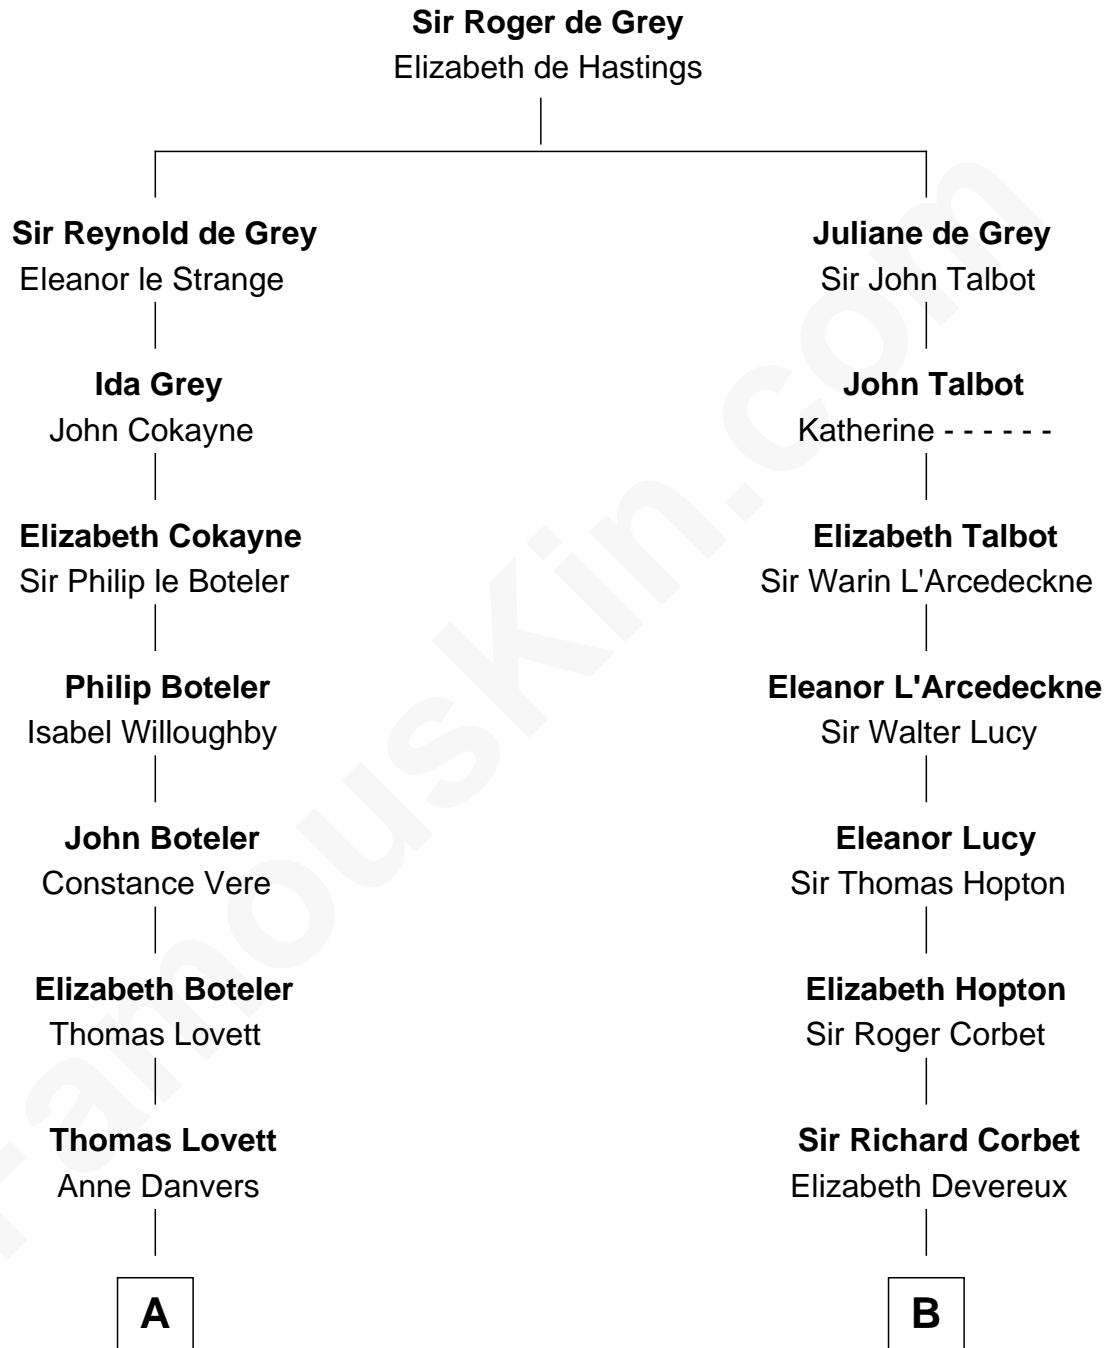

FamousKin.com Relationship Chart of

Hetty Green

"The Witch of Wall Street"

17th cousin 3 times removed of

Orson Welles

Radio, Stage, and Movie Actor

C

Henry Hill Welles