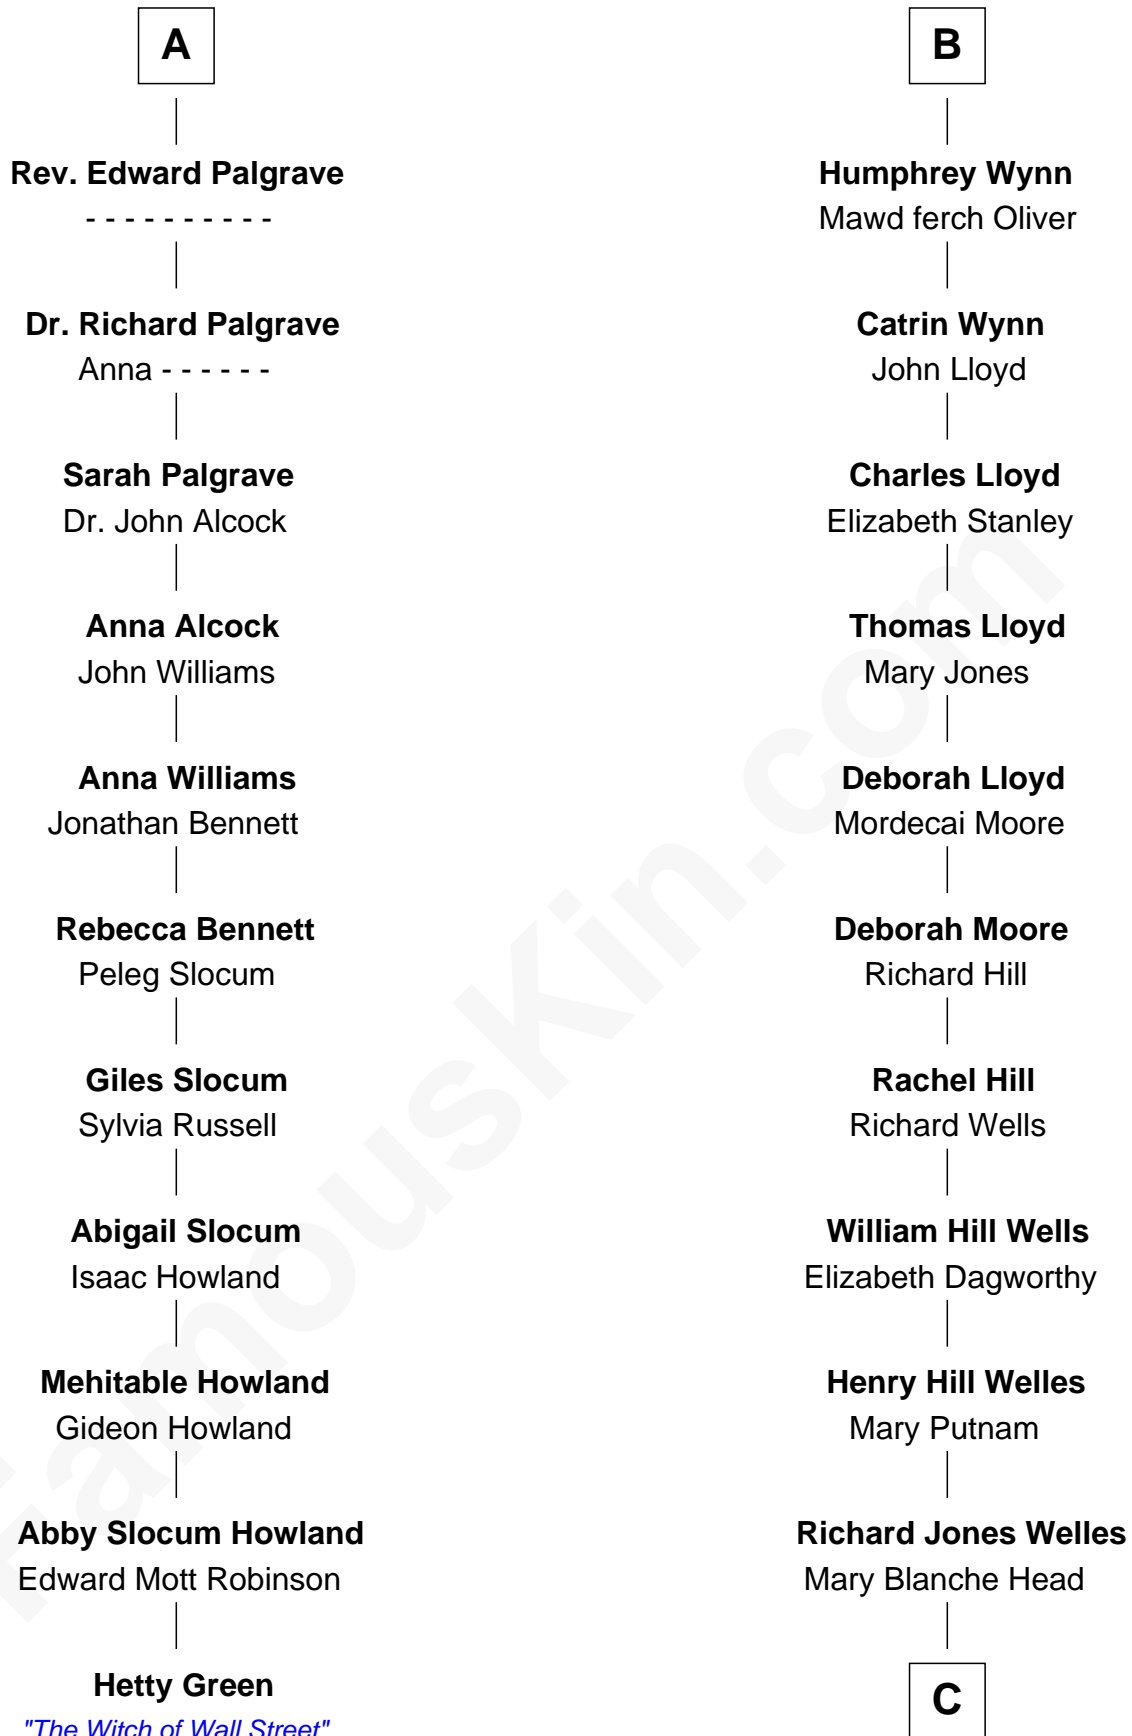

# FamousKin.com Relationship Chart of

**Hetty Green**

*"The Witch of Wall Street"*

17th cousin 1 time removed of

**Orson Welles**

*Radio, Stage, and Movie Actor*

**C**

Richard Head Welles