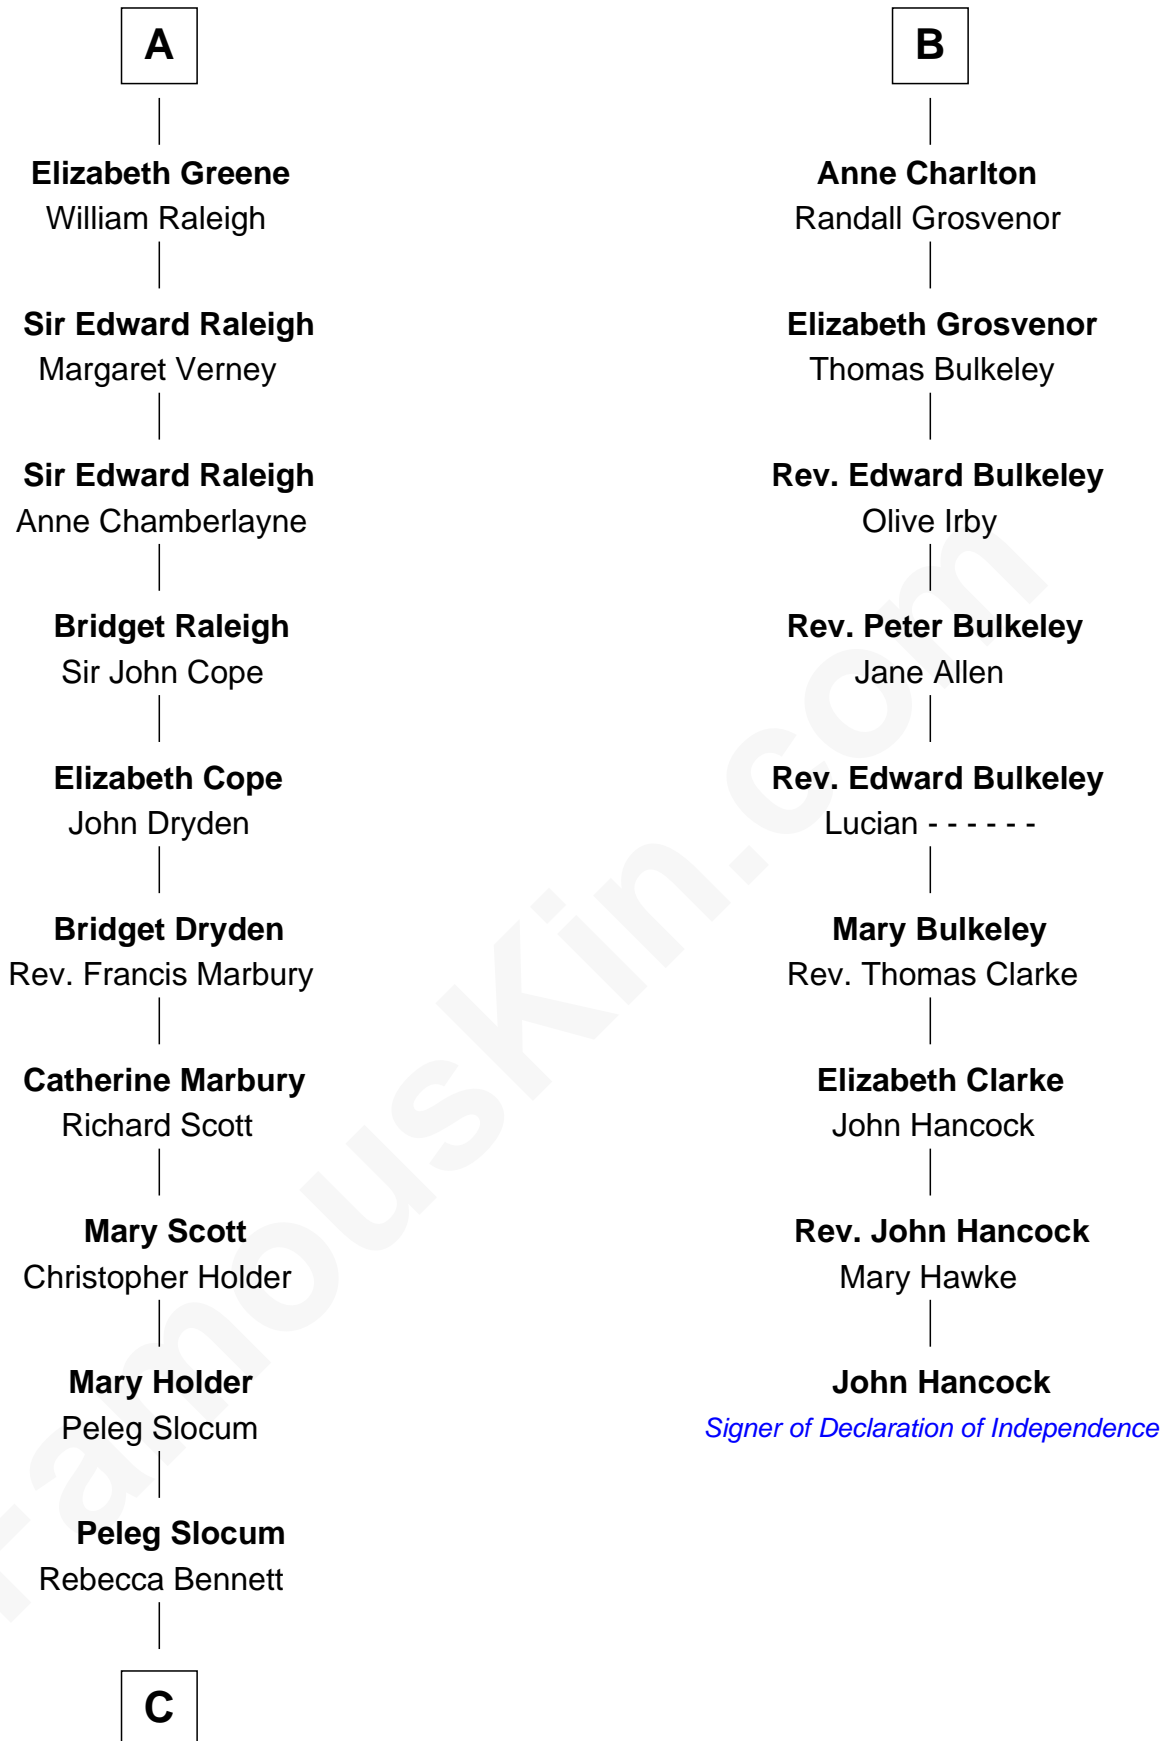

FamousKin.com

Relationship Chart of

Hetty Green

"The Witch of Wall Street"

15th cousin 6 times removed of

John Hancock

Signer of the Declaration of Independence

C

—
Giles Slocum

Sylvia Russell

—
Abigail Slocum

Isaac Howland

—
Mehitable Howland

Gideon Howland

—
Abby Slocum Howland

Edward Mott Robinson

—
Hetty Green

"The Witch of Wall Street"

FamousKin.com