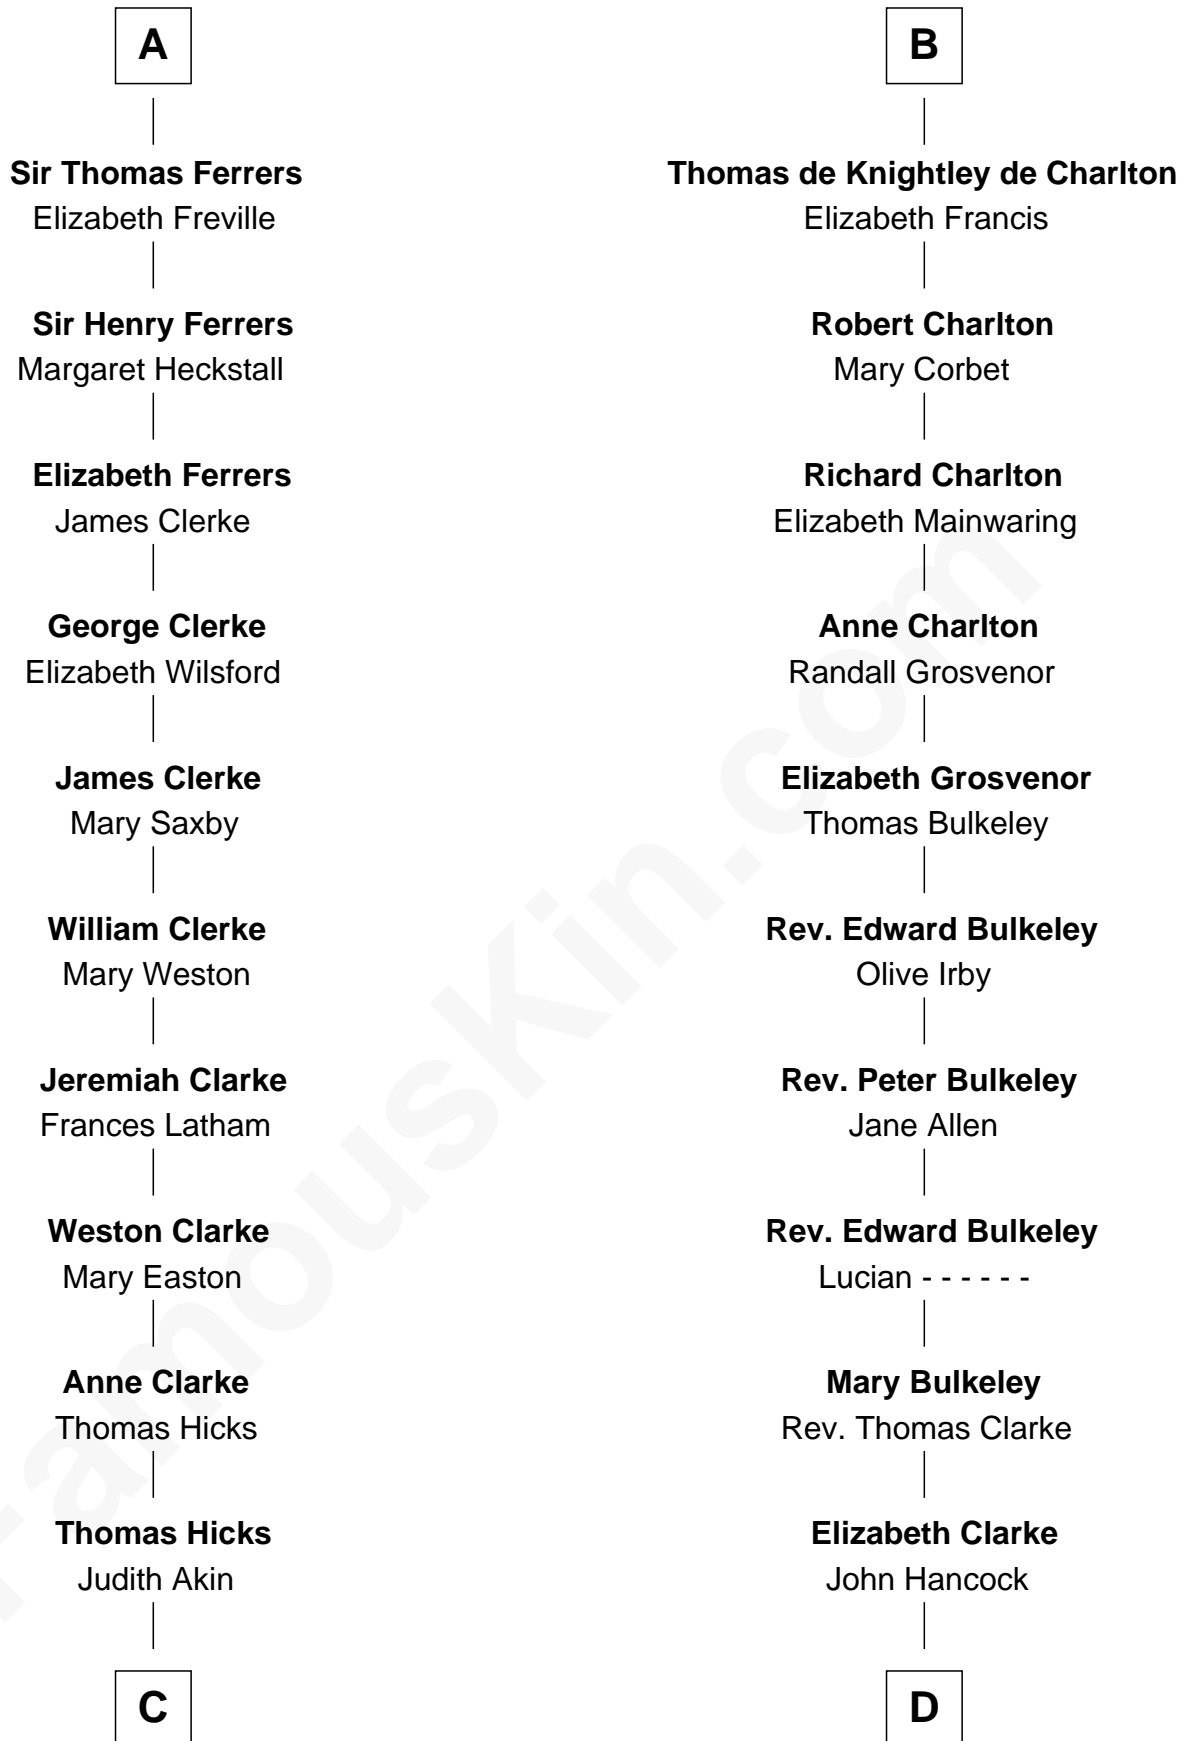

FamousKin.com

Relationship Chart of

Hetty Green

"The Witch of Wall Street"

18th cousin 2 times removed of

John Hancock

Signer of the Declaration of Independence

C

Sarah Hicks
Gideon Howland

Gideon Howland
Mehitable Howland

Abby Slocum Howland
Edward Mott Robinson

Hetty Green
"The Witch of Wall Street"

D

Rev. John Hancock
Mary Hawke

John Hancock
Signer of Declaration of Independence