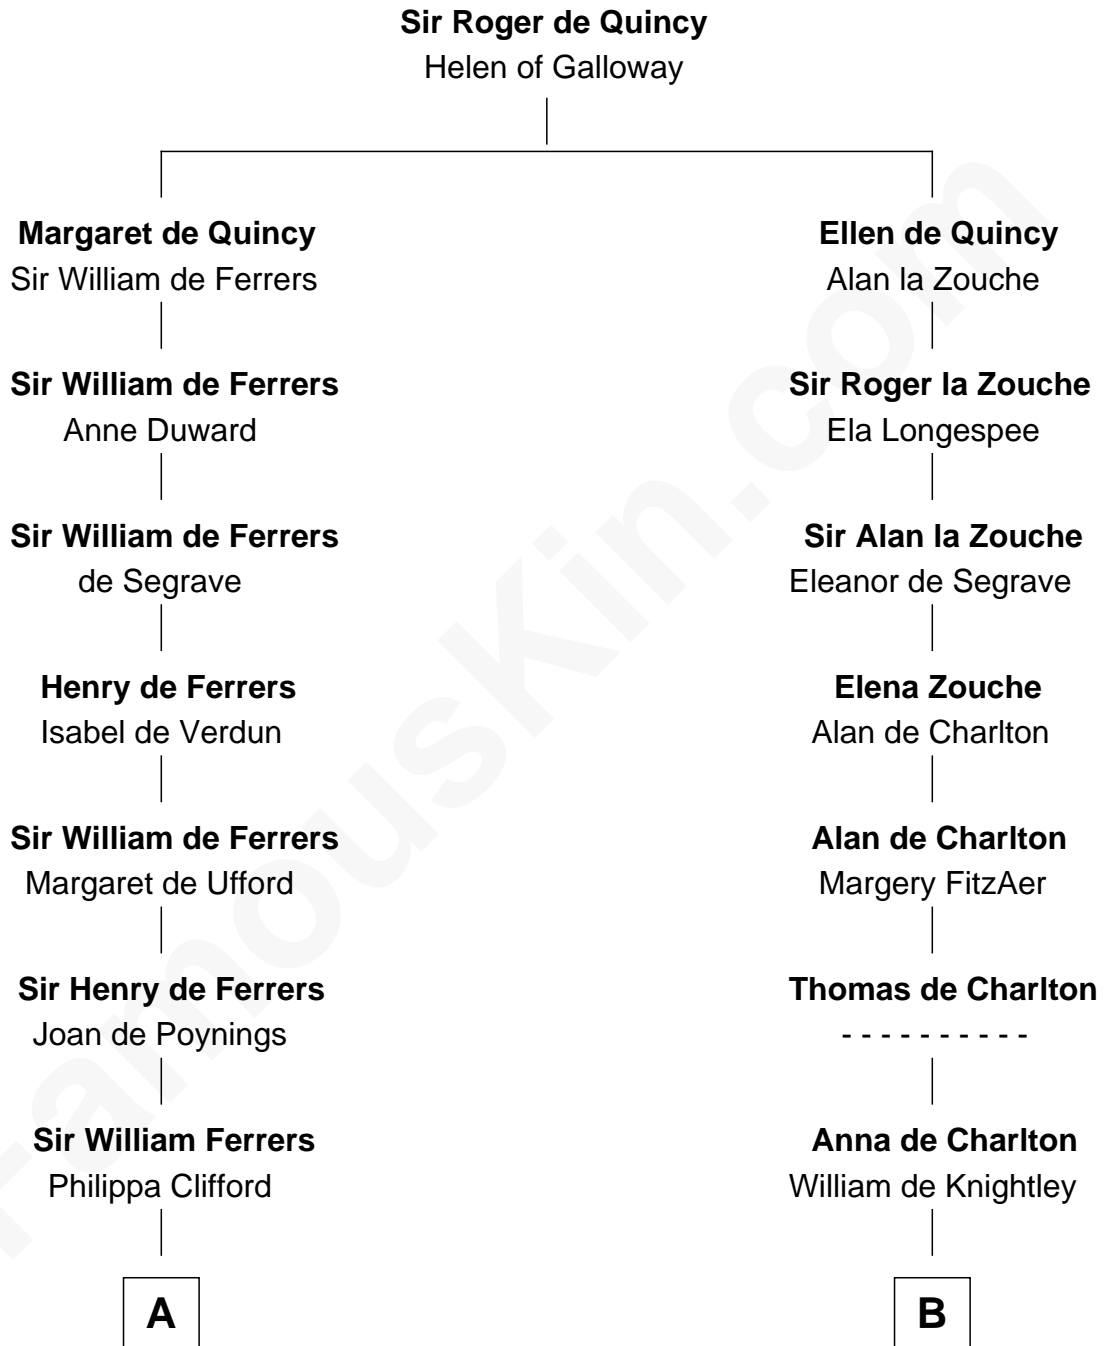

FamousKin.com

Relationship Chart of

Hetty Green

"The Witch of Wall Street"

18th cousin 2 times removed of

John Hancock

Signer of the Declaration of Independence

C

Sarah Hicks
Gideon Howland

Gideon Howland
Mehitable Howland

Abby Slocum Howland
Edward Mott Robinson

Hetty Green
"The Witch of Wall Street"

D

Rev. John Hancock
Mary Hawke

John Hancock
Signer of Declaration of Independence