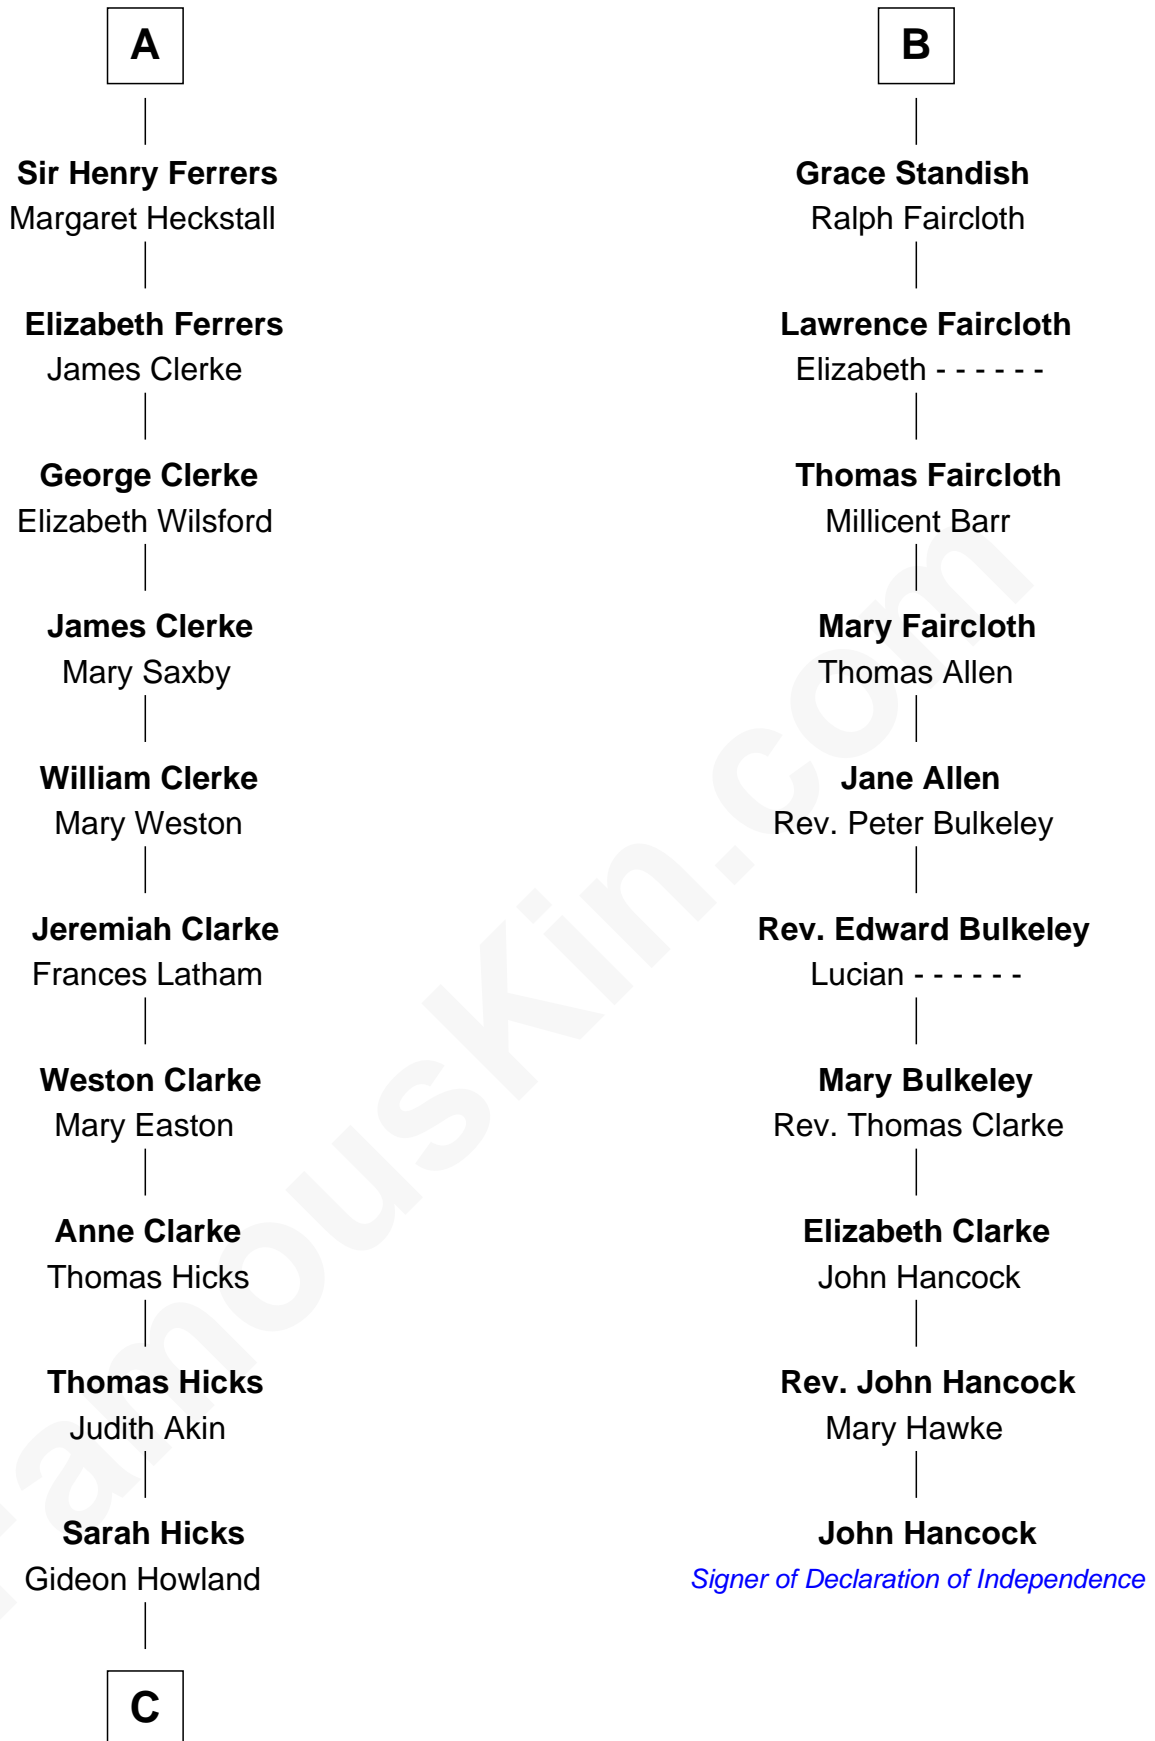

FamousKin.com

Relationship Chart of

Hetty Green

"The Witch of Wall Street"

16th cousin 3 times removed of

John Hancock

Signer of the Declaration of Independence

C

—
Gideon Howland
Mehitable Howland

—
Abby Slocum Howland
Edward Mott Robinson

—
Hetty Green
"The Witch of Wall Street"

FamousKin.com