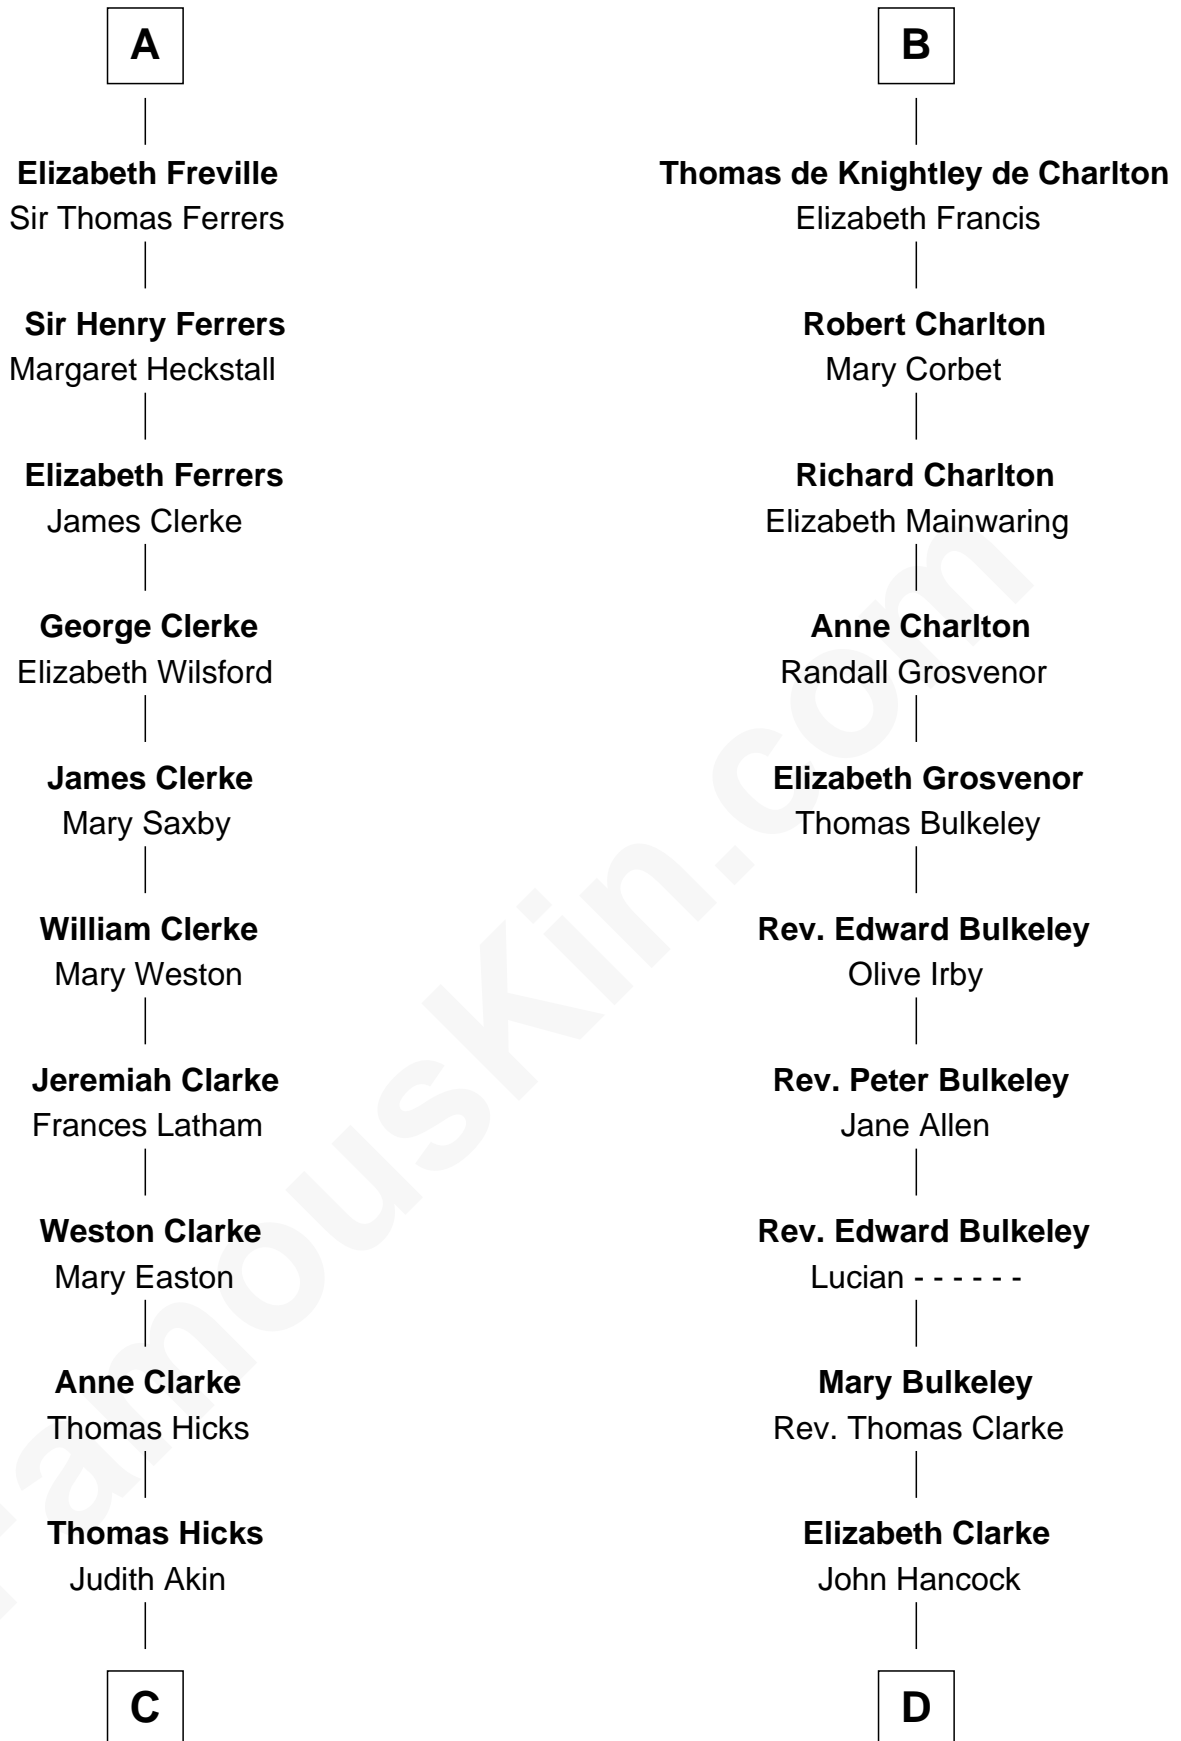

FamousKin.com

Relationship Chart of

Hetty Green

"The Witch of Wall Street"

18th cousin 2 times removed of

John Hancock

Signer of the Declaration of Independence

C

Sarah Hicks
Gideon Howland

Gideon Howland
Mehitable Howland

Abby Slocum Howland
Edward Mott Robinson

Hetty Green
"The Witch of Wall Street"

D

Rev. John Hancock
Mary Hawke

John Hancock
Signer of Declaration of Independence