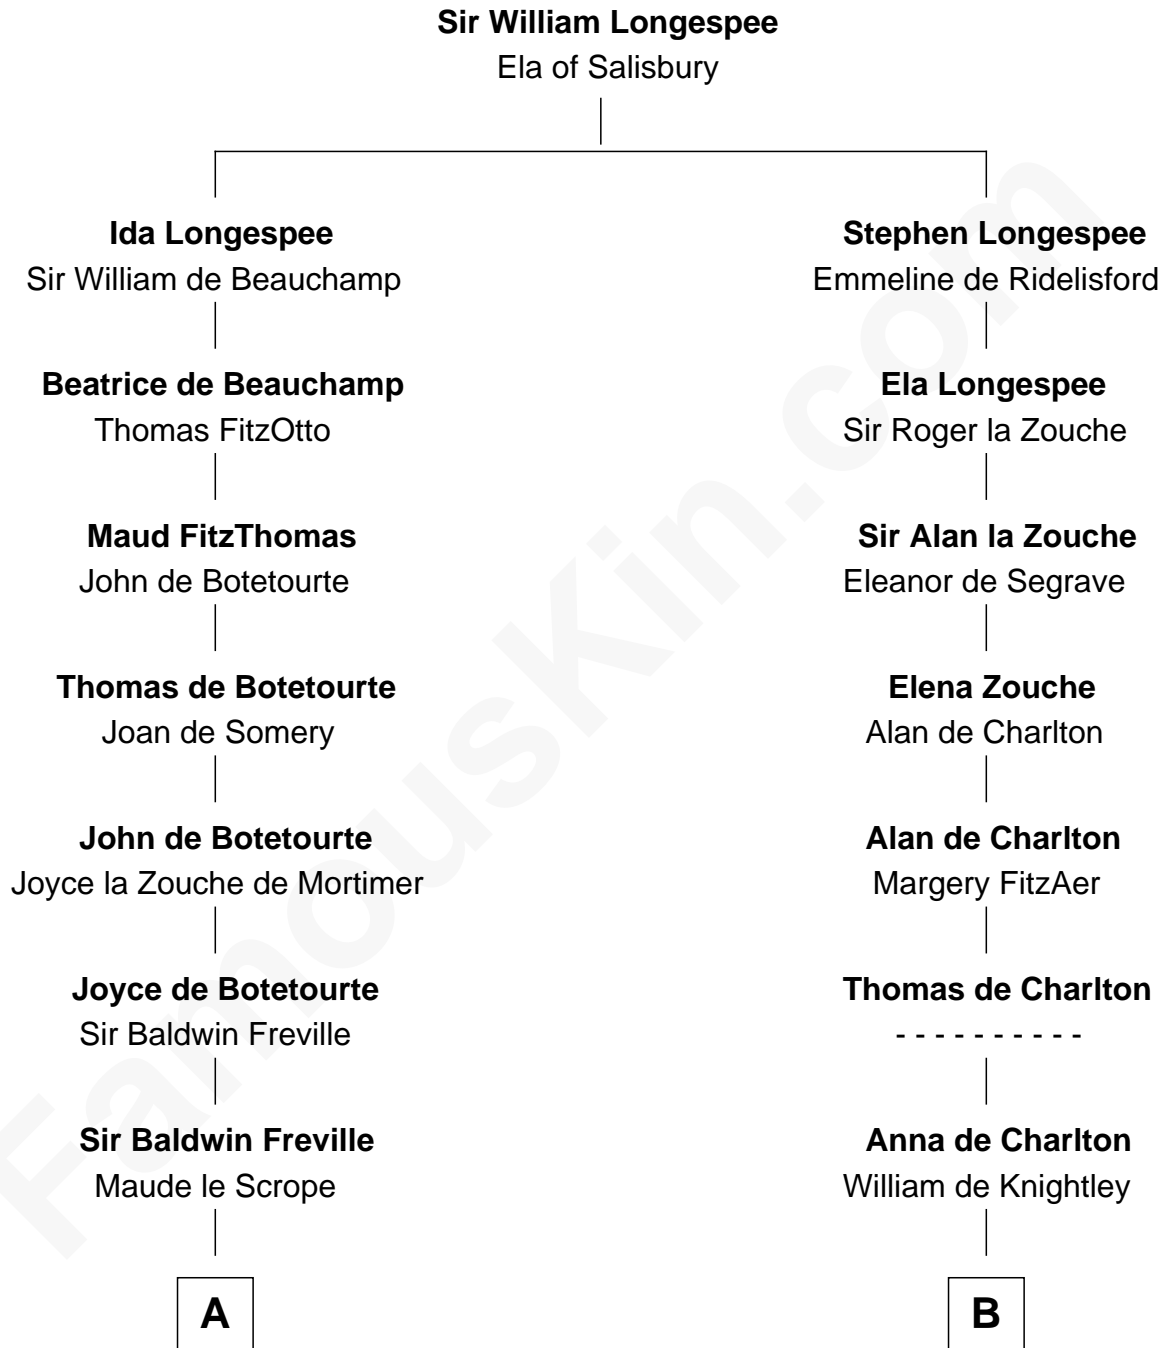

FamousKin.com

Relationship Chart of

Hetty Green

"The Witch of Wall Street"

18th cousin 2 times removed of

John Hancock

Signer of the Declaration of Independence

C

Sarah Hicks
Gideon Howland

Gideon Howland
Mehitable Howland

Abby Slocum Howland
Edward Mott Robinson

Hetty Green
"The Witch of Wall Street"

D

Rev. John Hancock
Mary Hawke

John Hancock
Signer of Declaration of Independence