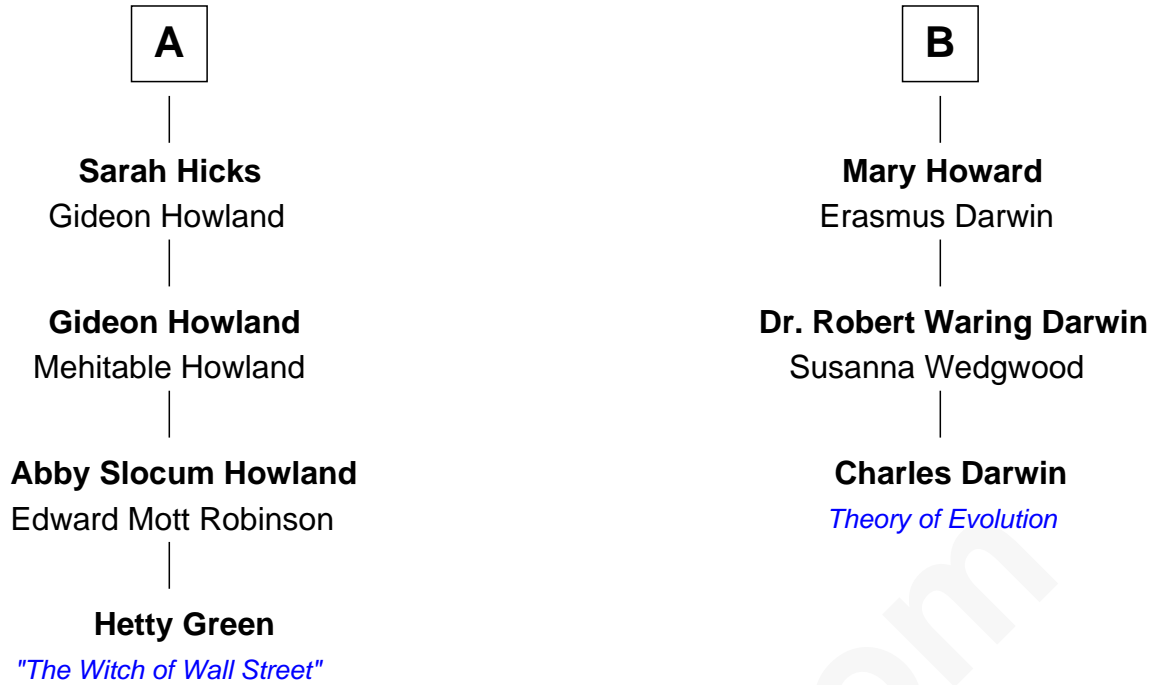

# FamousKin.com Relationship Chart of

**Hetty Green**

*"The Witch of Wall Street"*

9th cousin 1 time removed of

**Charles Darwin**

*Theory of Evolution*

**Richard Cave**  
Margaret Saxby

**Anthony Cave**  
Elizabeth Lovett

**Sir Ambrose Cave**  
Margaret Willingdon

**Mary Cave**  
Sir Jerome Weston

**Margaret Cave**  
Henry Knollys

**Mary Weston**  
William Clerke

**Lettice Knollys**  
William Paget

**Jeremiah Clarke**  
Frances Latham

**William Paget**  
Frances Rich

**Weston Clarke**  
Mary Easton

**Penelope Paget**  
Philip Foley

**Anne Clarke**  
Thomas Hicks

**Paul Foley**  
Elizabeth Turton

**Thomas Hicks**  
Judith Akin

**Penelope Foley**  
Charles Howard

**A**

**B**

FamousKin.com