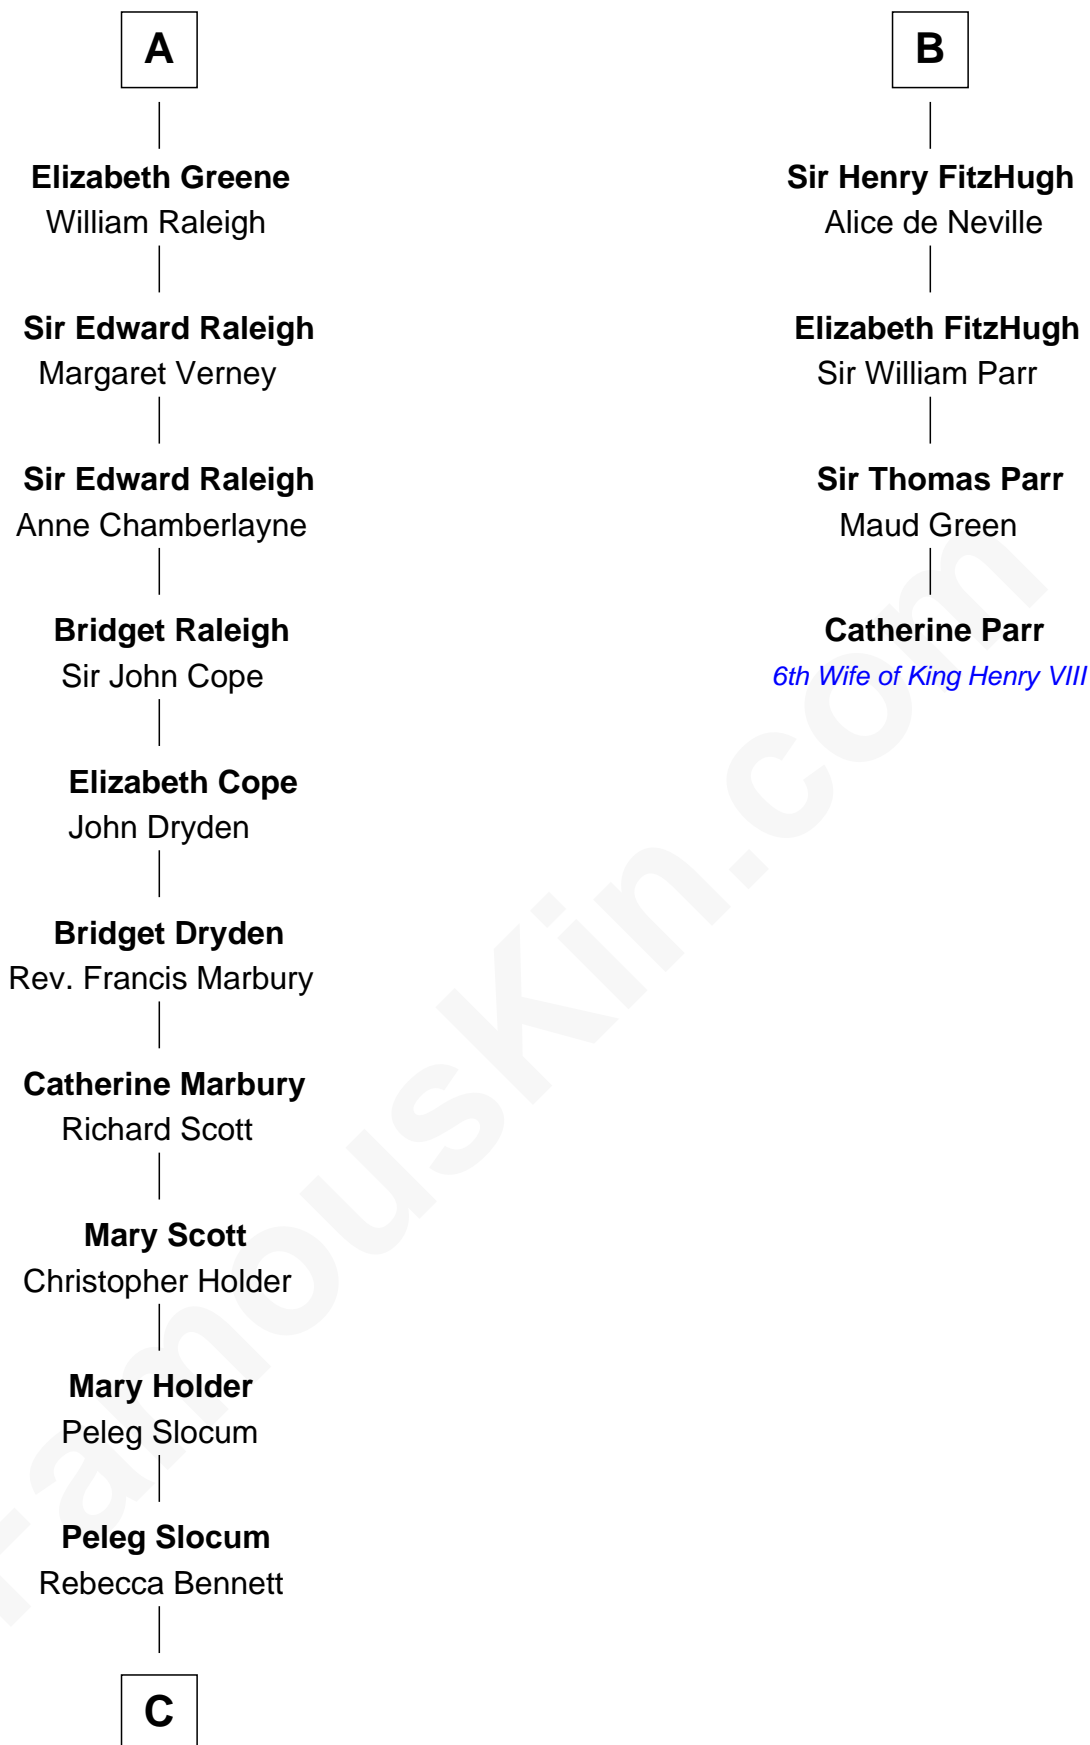

FamousKin.com

Relationship Chart of

Hetty Green

"The Witch of Wall Street"

10th cousin 11 times removed of

Catherine Parr

6th Wife of King Henry VIII

Sir Roger de Somery

Sir Roger le Strange

Aline Fitzalan

Lucy le Strange

Sir William Willoughby

Margery Willoughby

Sir William FitzHugh

B

C