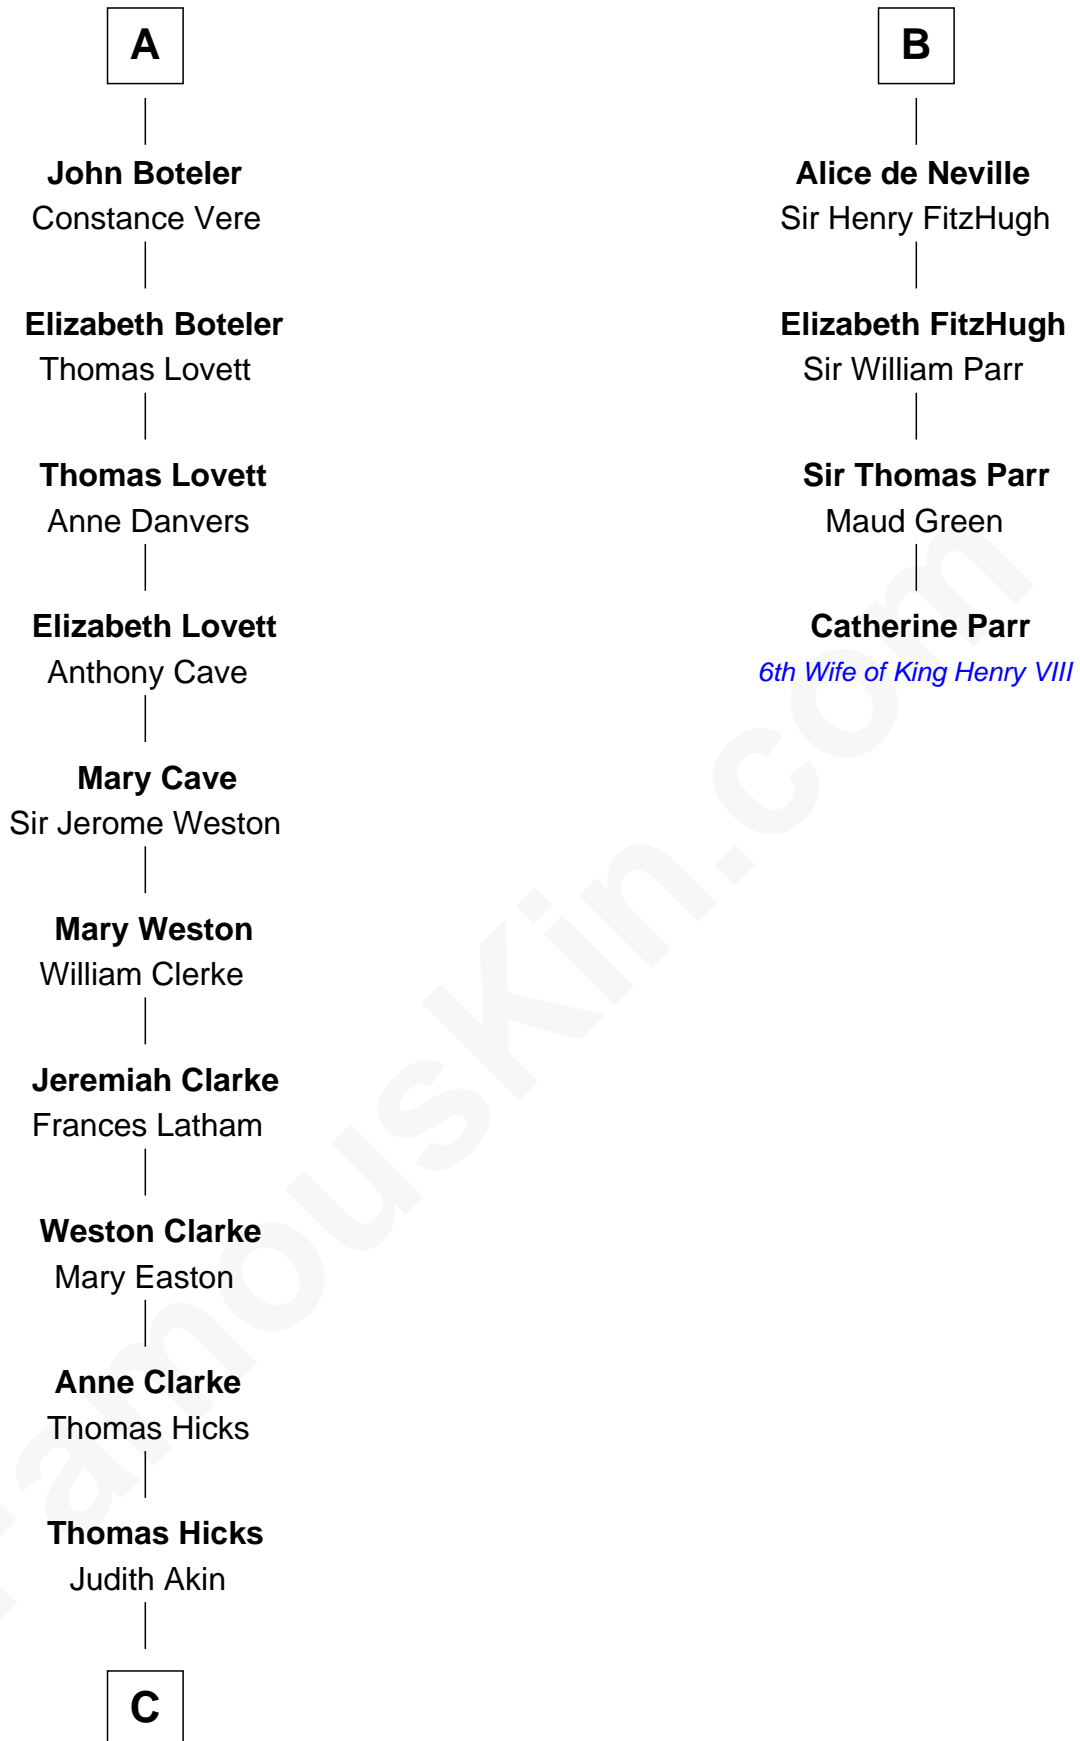

FamousKin.com

Relationship Chart of

Hetty Green

"The Witch of Wall Street"

10th cousin 10 times removed of

Catherine Parr

6th Wife of King Henry VIII

C

—
Sarah Hicks

Gideon Howland

—
Gideon Howland

Mehitable Howland

—
Abby Slocum Howland

Edward Mott Robinson

—
Hetty Green

"The Witch of Wall Street"