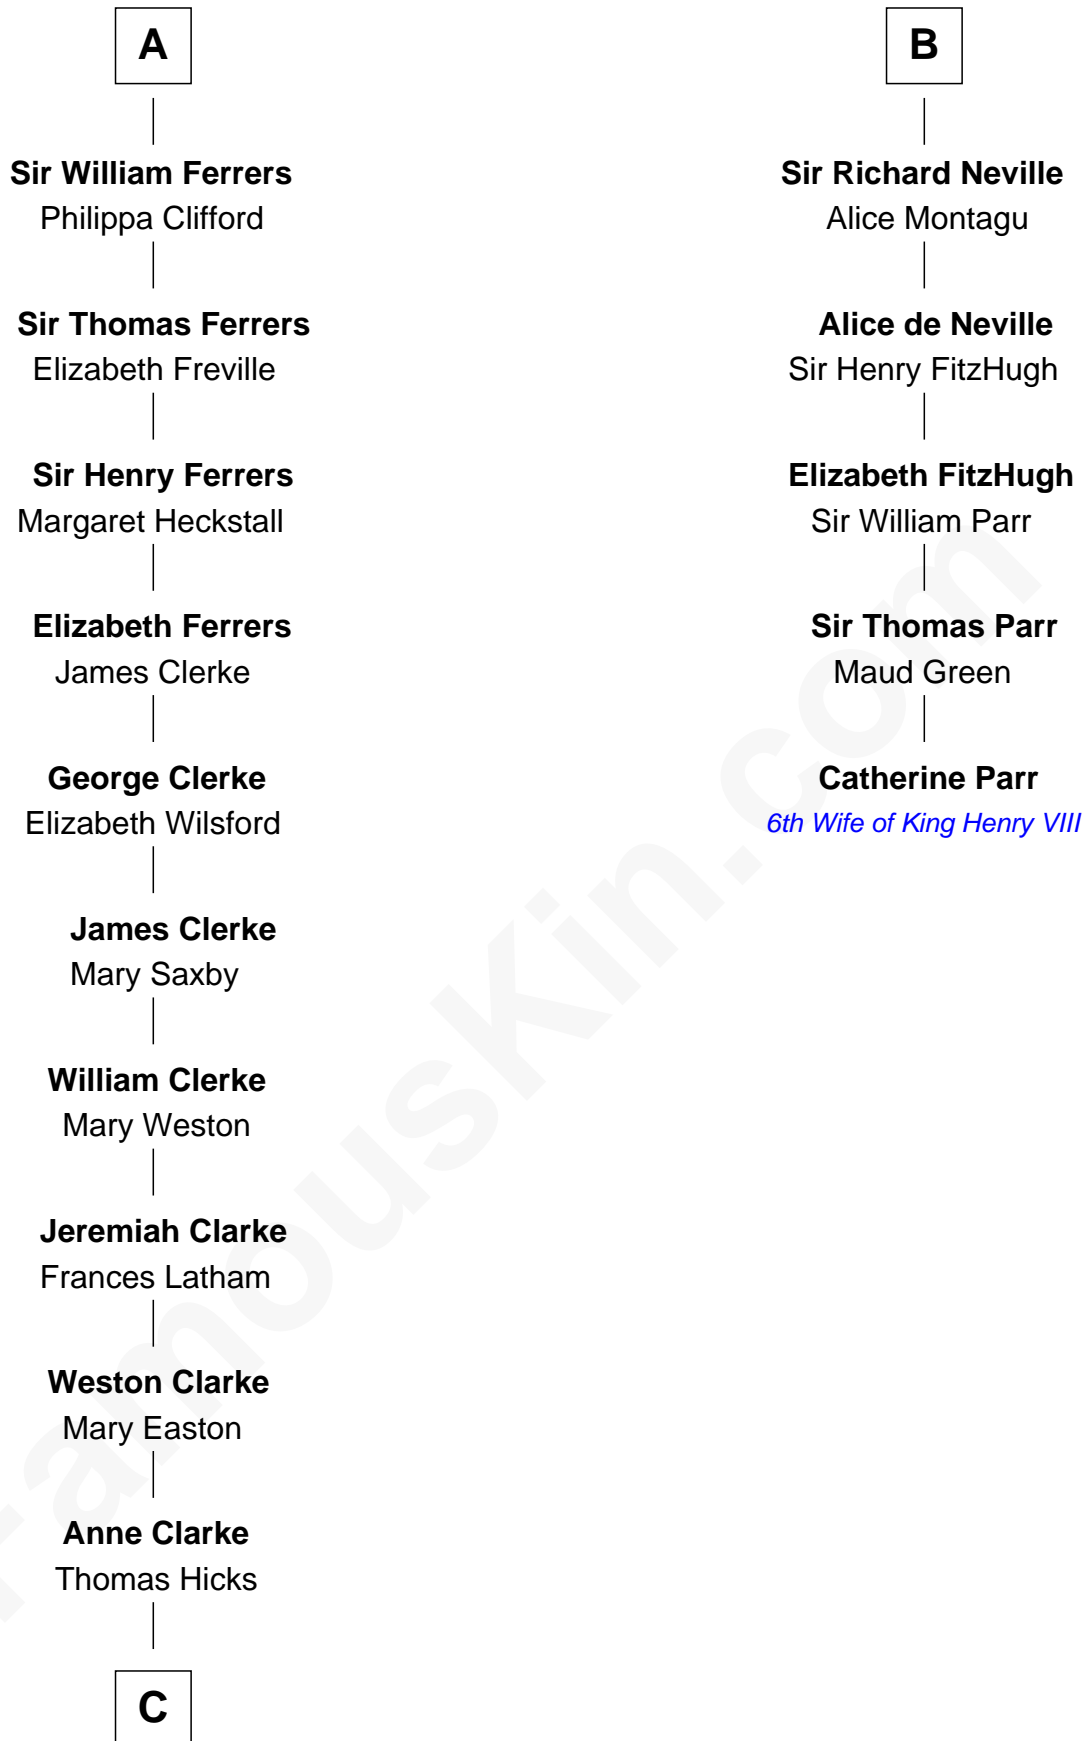

## Relationship Chart of

### Hetty Green

*"The Witch of Wall Street"*

11th cousin 10 times removed of

**Catherine Parr**

*6th Wife of King Henry VIII*

**C**

—  
**Thomas Hicks**

Judith Akin

—  
**Sarah Hicks**

Gideon Howland

—  
**Gideon Howland**

Mehitable Howland

—  
**Abby Slocum Howland**

Edward Mott Robinson

—  
**Hetty Green**

*"The Witch of Wall Street"*