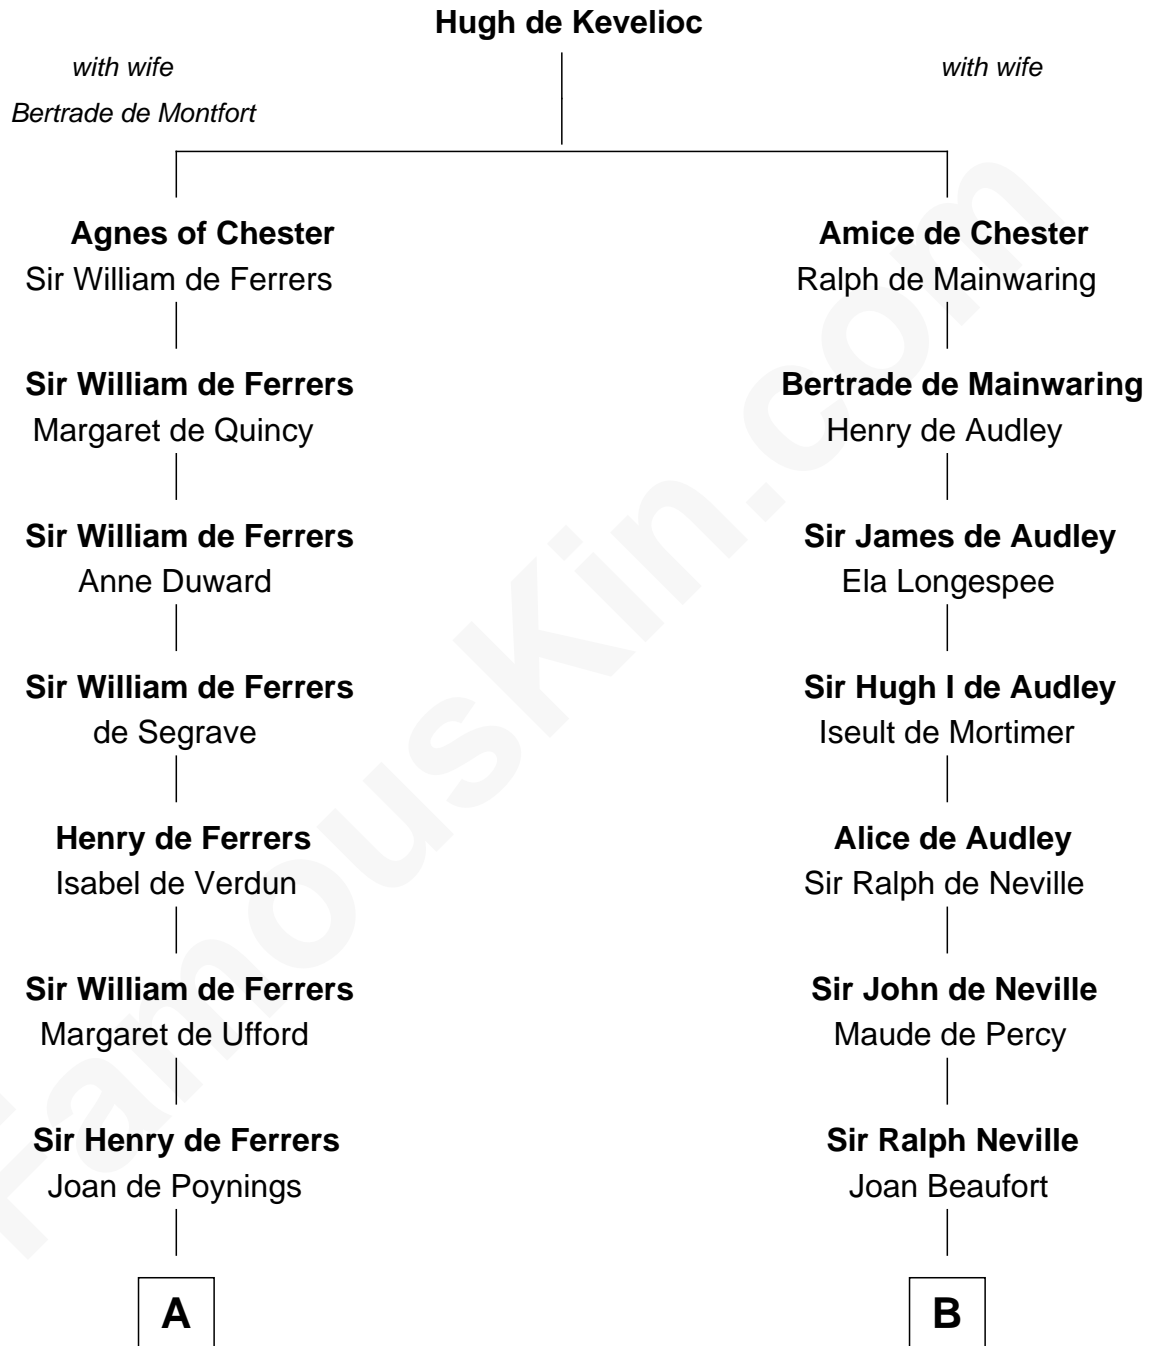

## Relationship Chart of

### Hetty Green

*"The Witch of Wall Street"*

11th cousin 10 times removed of

**Catherine Parr**

*6th Wife of King Henry VIII*

**C**

—  
**Thomas Hicks**

Judith Akin

—  
**Sarah Hicks**

Gideon Howland

—  
**Gideon Howland**

Mehitable Howland

—  
**Abby Slocum Howland**

Edward Mott Robinson

—  
**Hetty Green**

*"The Witch of Wall Street"*