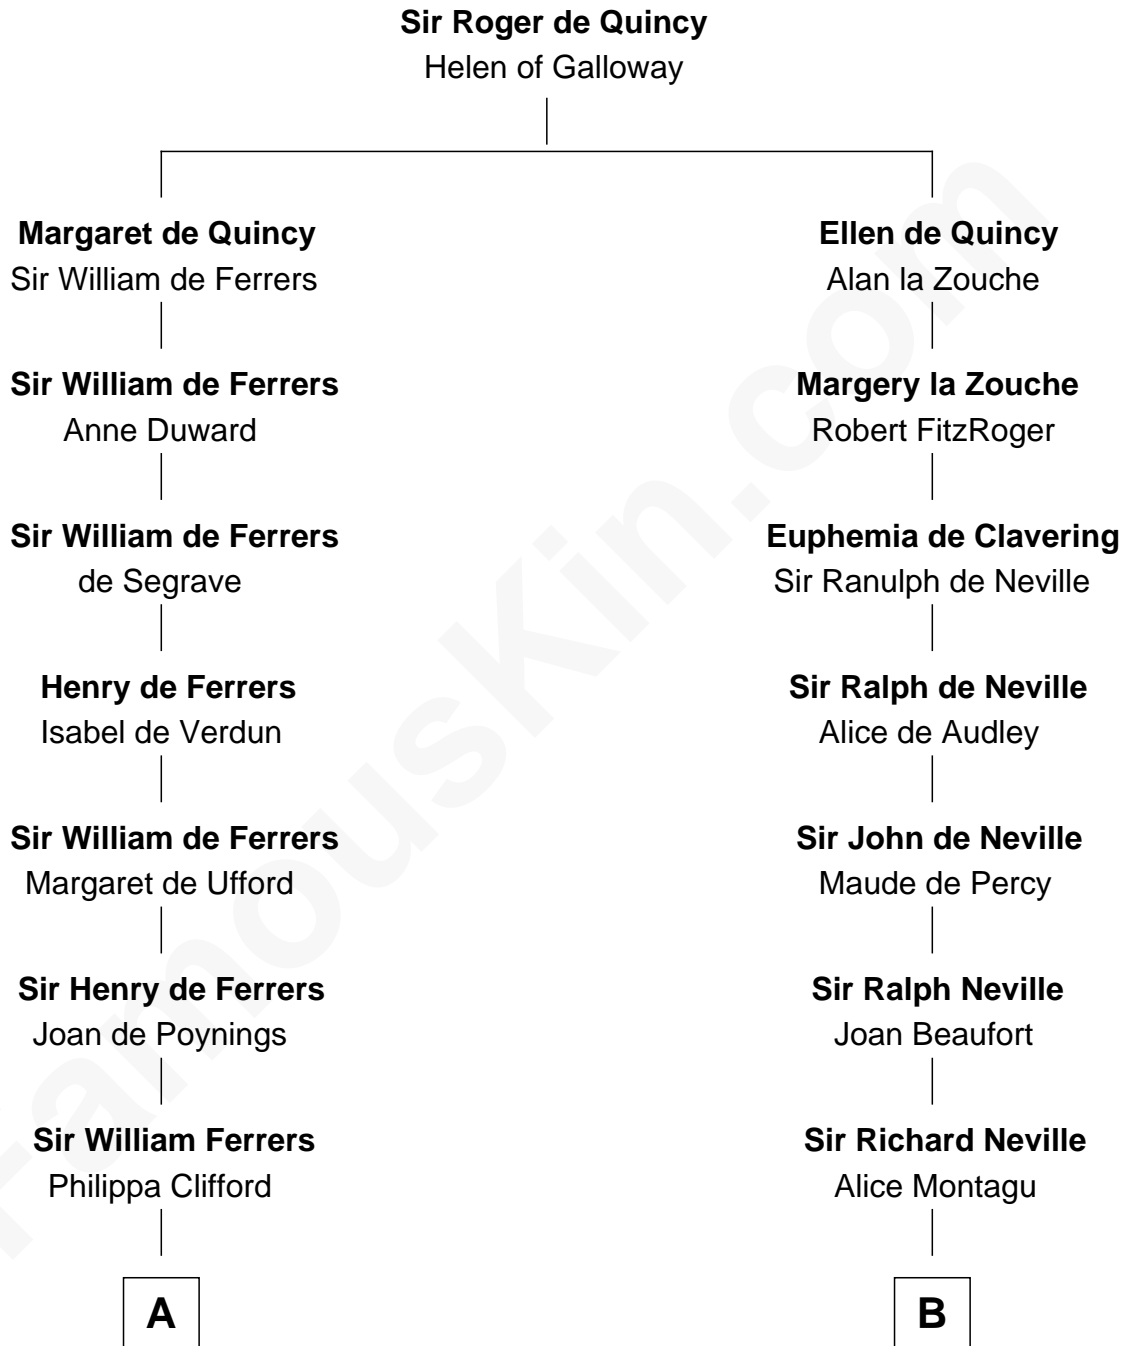

## Relationship Chart of

### Hetty Green

*"The Witch of Wall Street"*

10th cousin 10 times removed of

**Catherine Parr**

*6th Wife of King Henry VIII*

**C**

—  
**Sarah Hicks**

Gideon Howland