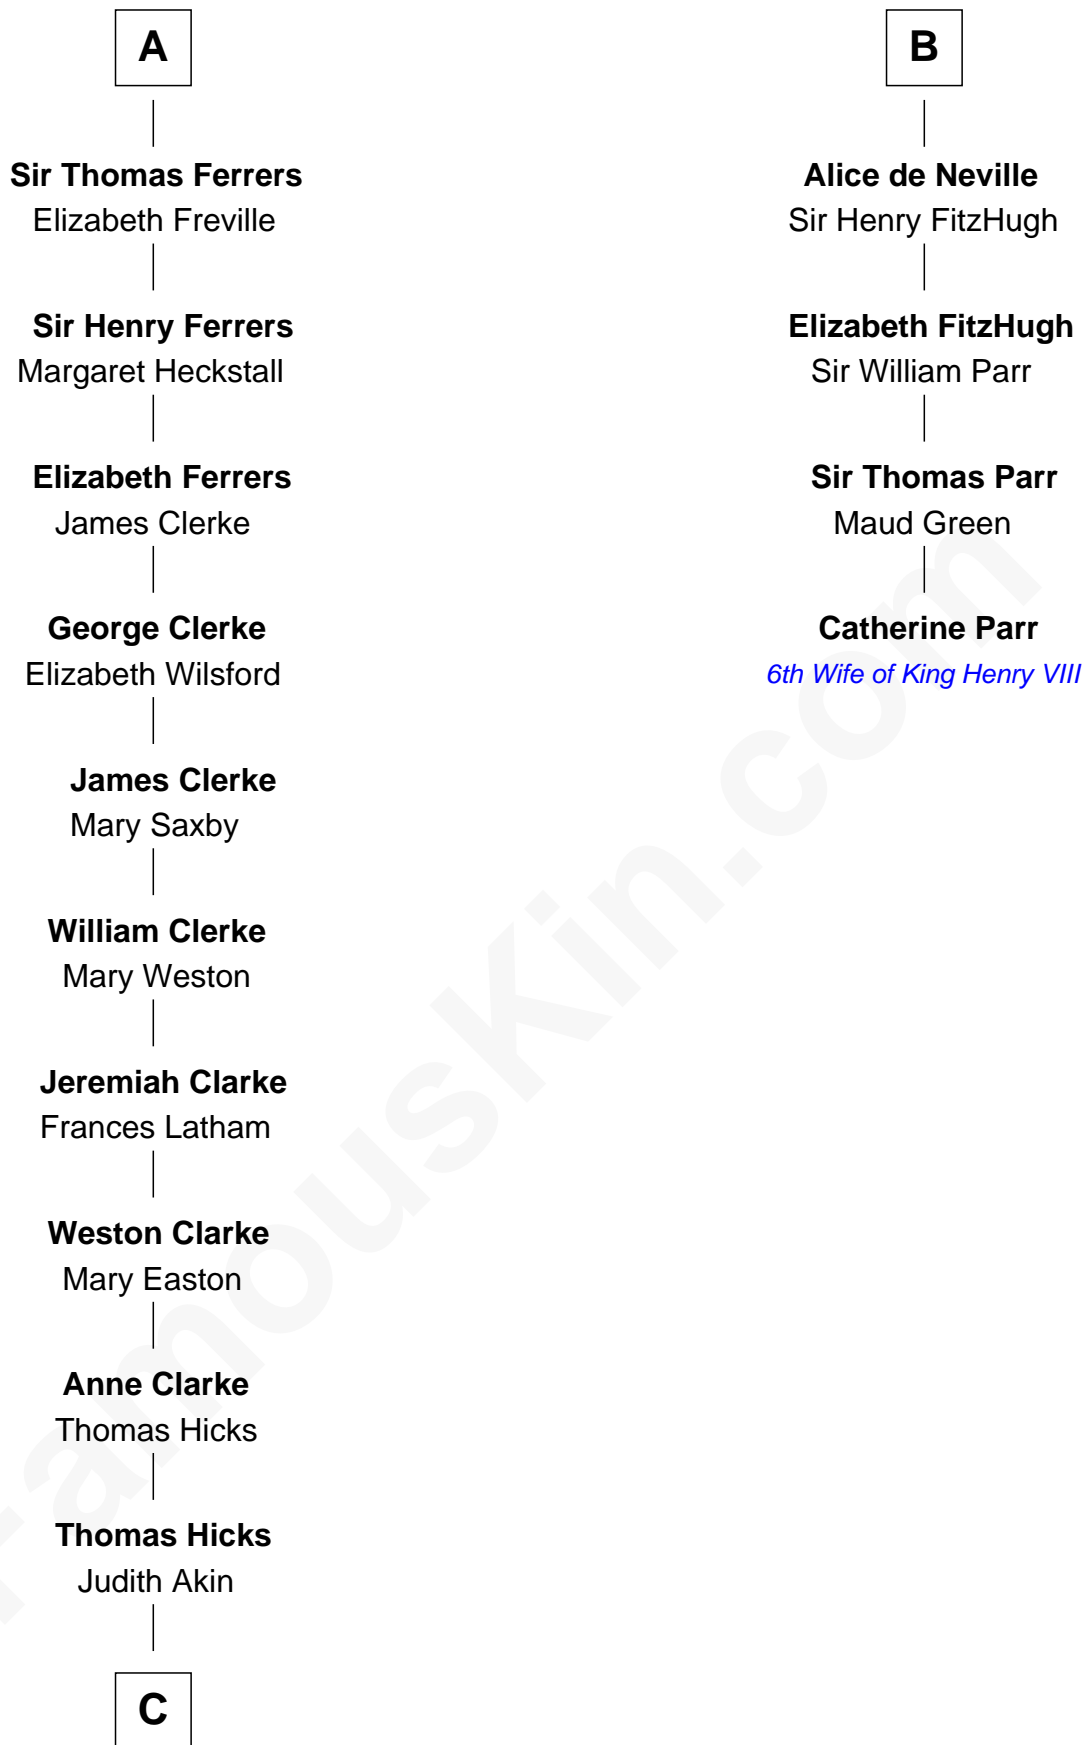

## Relationship Chart of

### Hetty Green

*"The Witch of Wall Street"*

10th cousin 10 times removed of

**Catherine Parr**

*6th Wife of King Henry VIII*

**C**

—  
**Sarah Hicks**

Gideon Howland

—  
**Gideon Howland**

Mehitable Howland

—  
**Abby Slocum Howland**

Edward Mott Robinson

—  
**Hetty Green**

*"The Witch of Wall Street"*

FamousKin.com