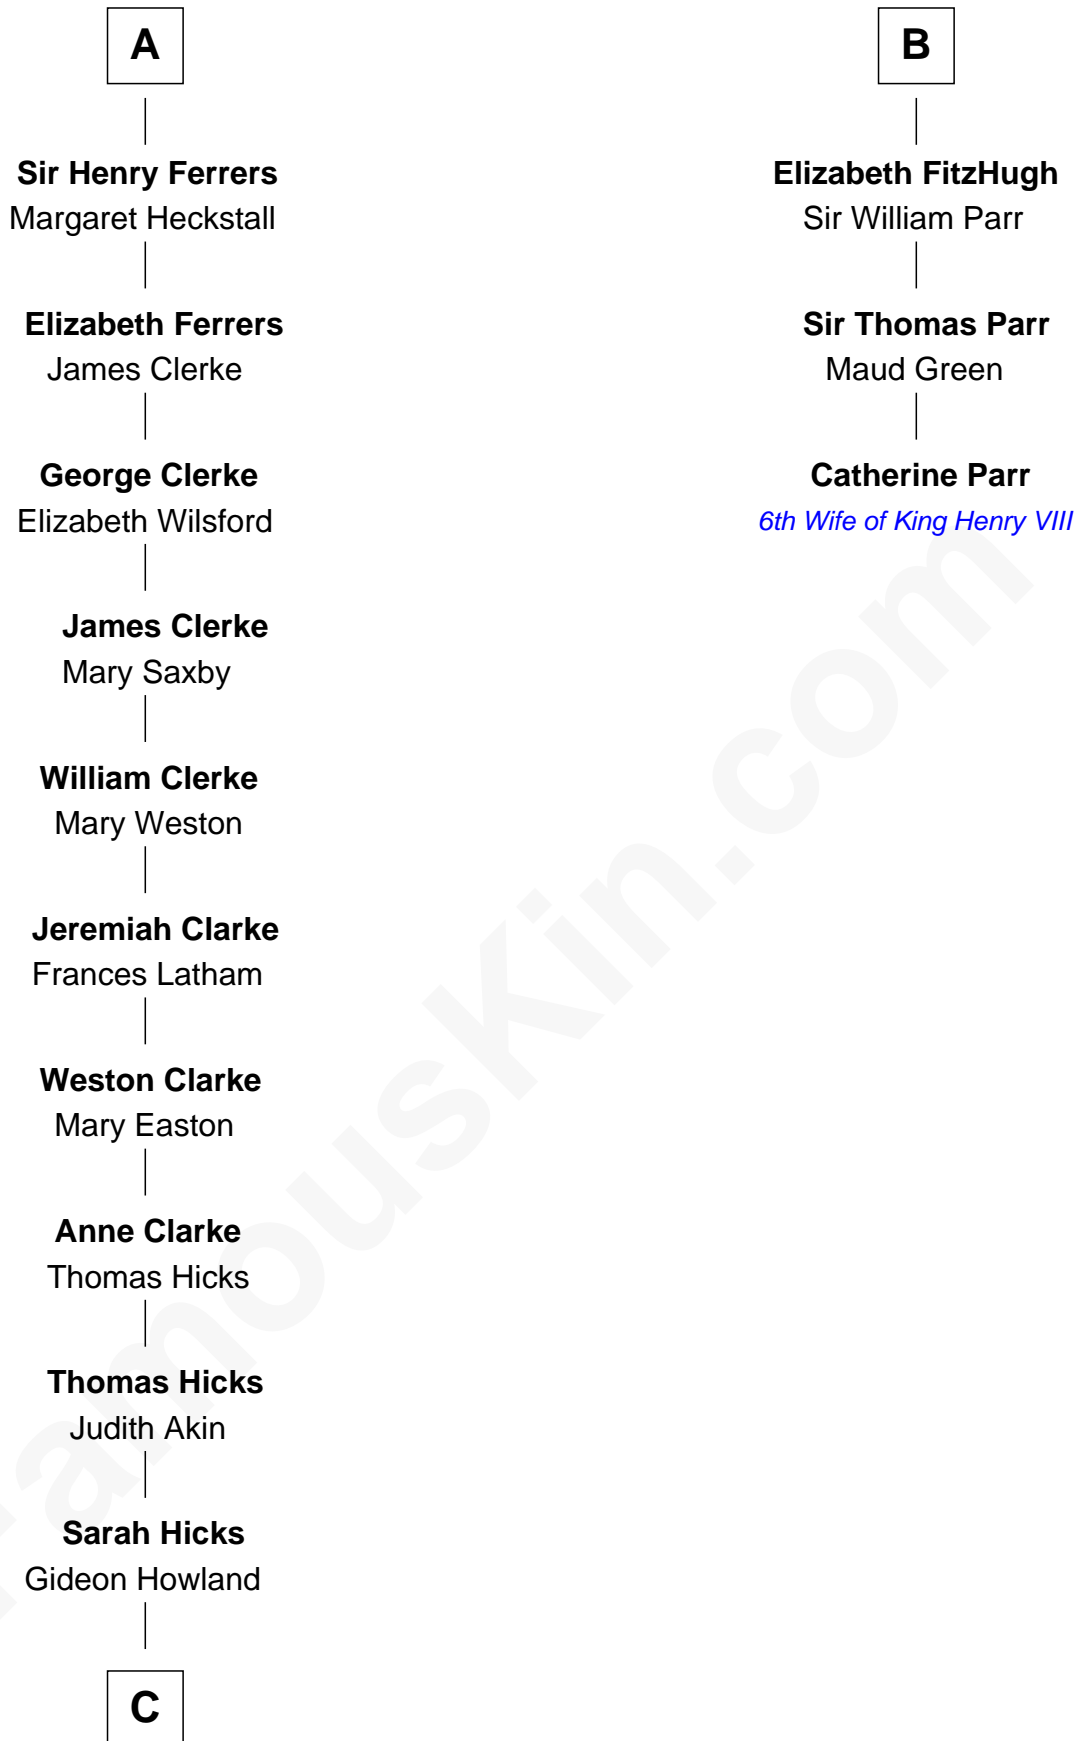

FamousKin.com

Relationship Chart of

Hetty Green

"The Witch of Wall Street"

9th cousin 10 times removed of

Catherine Parr

6th Wife of King Henry VIII

C

—
Gideon Howland
Mehitable Howland

—
Abby Slocum Howland
Edward Mott Robinson

—
Hetty Green
"The Witch of Wall Street"

FamousKin.com