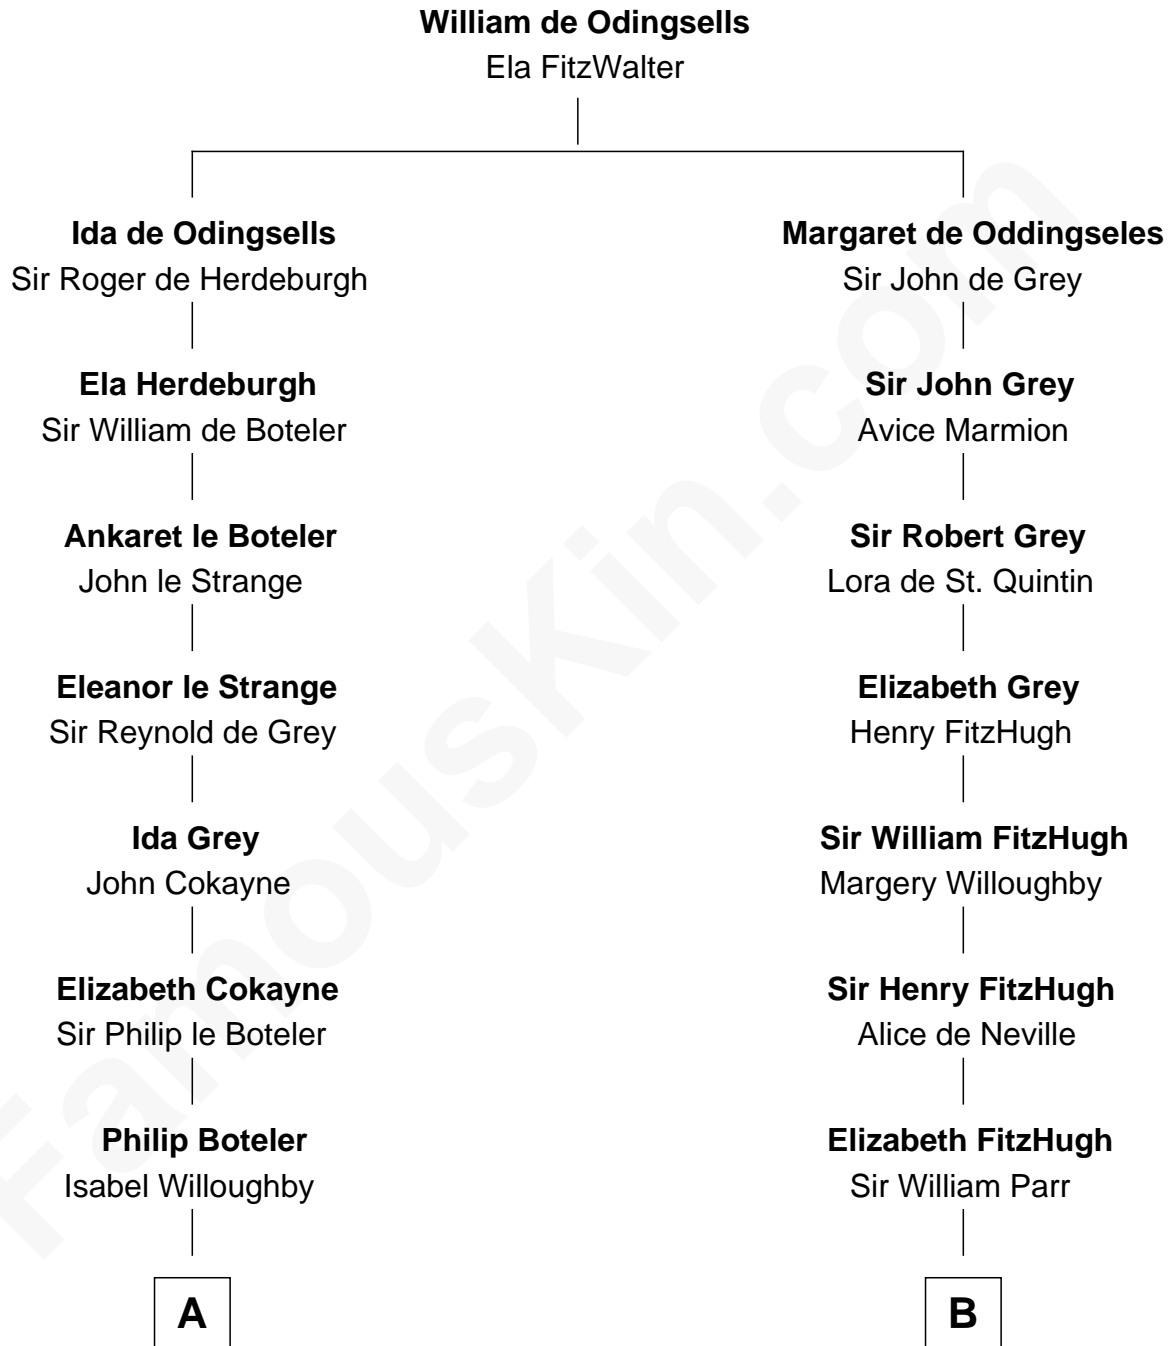

FamousKin.com

Relationship Chart of

Hetty Green

"The Witch of Wall Street"

8th cousin 12 times removed of

Catherine Parr

6th Wife of King Henry VIII

C

—
Sarah Hicks

Gideon Howland

—
Gideon Howland

Mehitable Howland

—
Abby Slocum Howland

Edward Mott Robinson

—
Hetty Green

"The Witch of Wall Street"