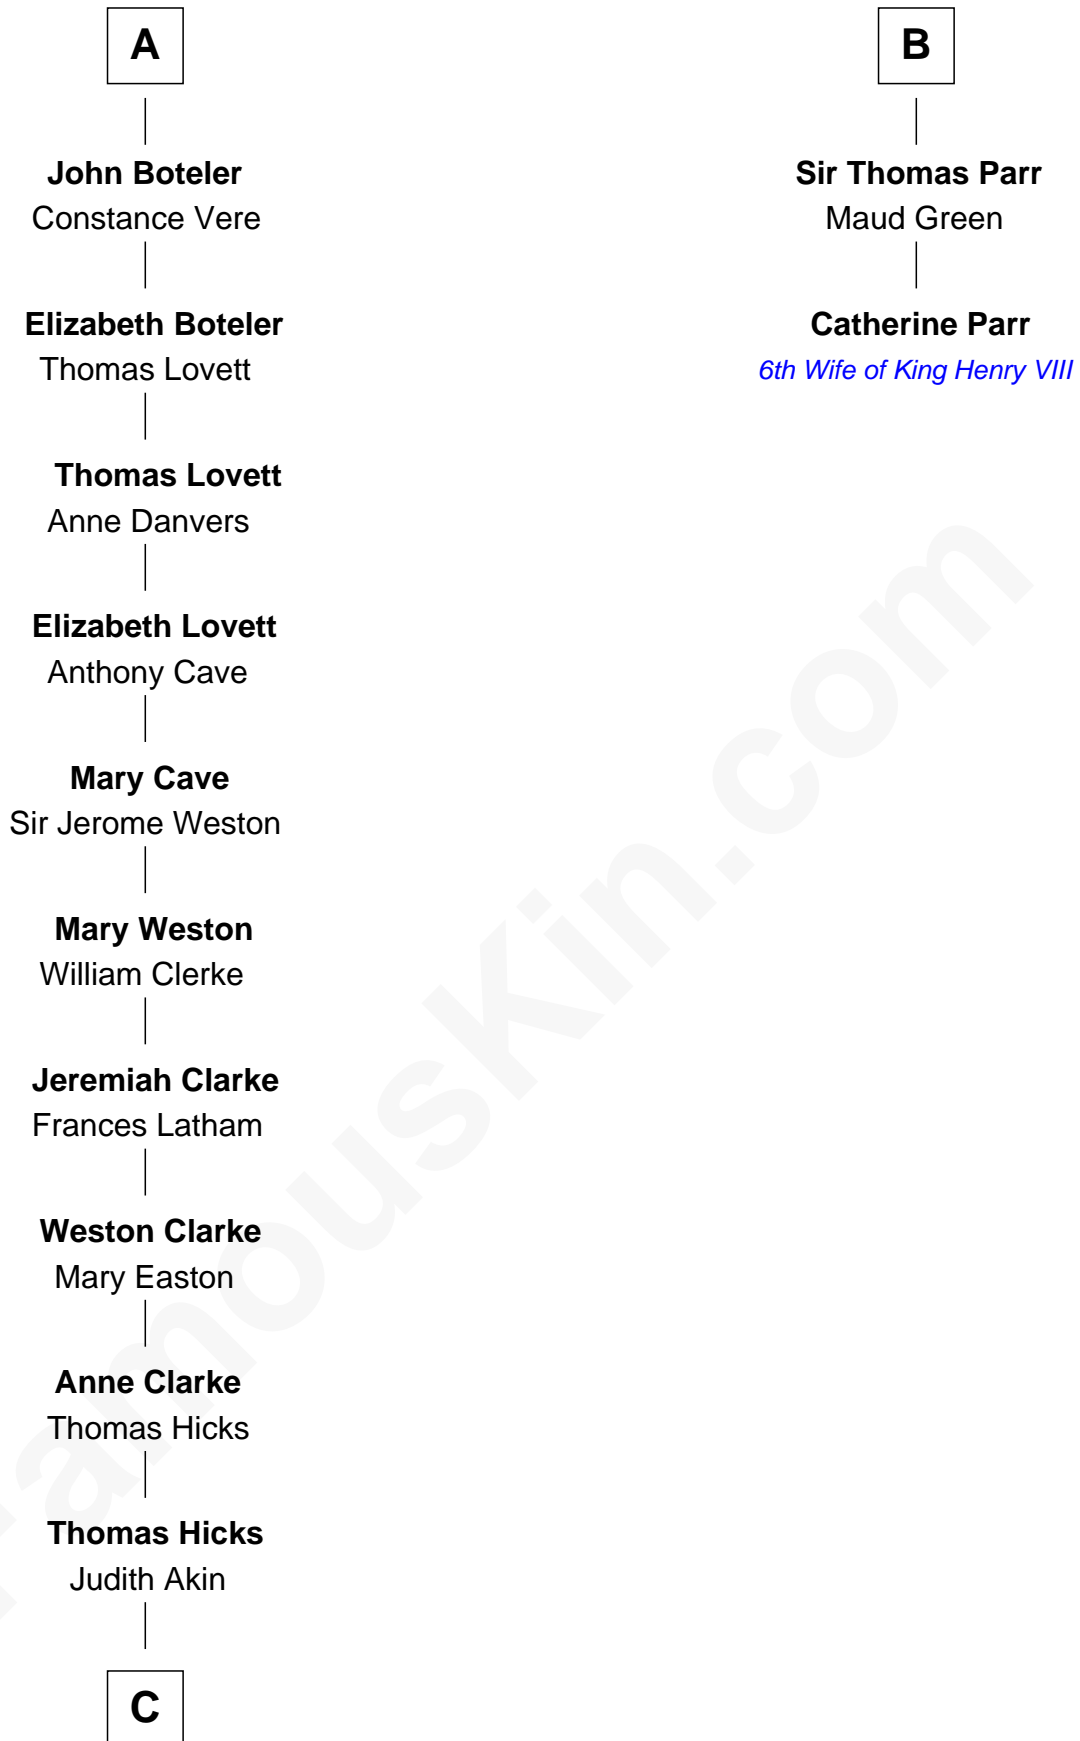

FamousKin.com

Relationship Chart of

Hetty Green

"The Witch of Wall Street"

8th cousin 12 times removed of

Catherine Parr

6th Wife of King Henry VIII

C

—
Sarah Hicks

Gideon Howland

—
Gideon Howland

Mehitable Howland

—
Abby Slocum Howland

Edward Mott Robinson

—
Hetty Green

"The Witch of Wall Street"