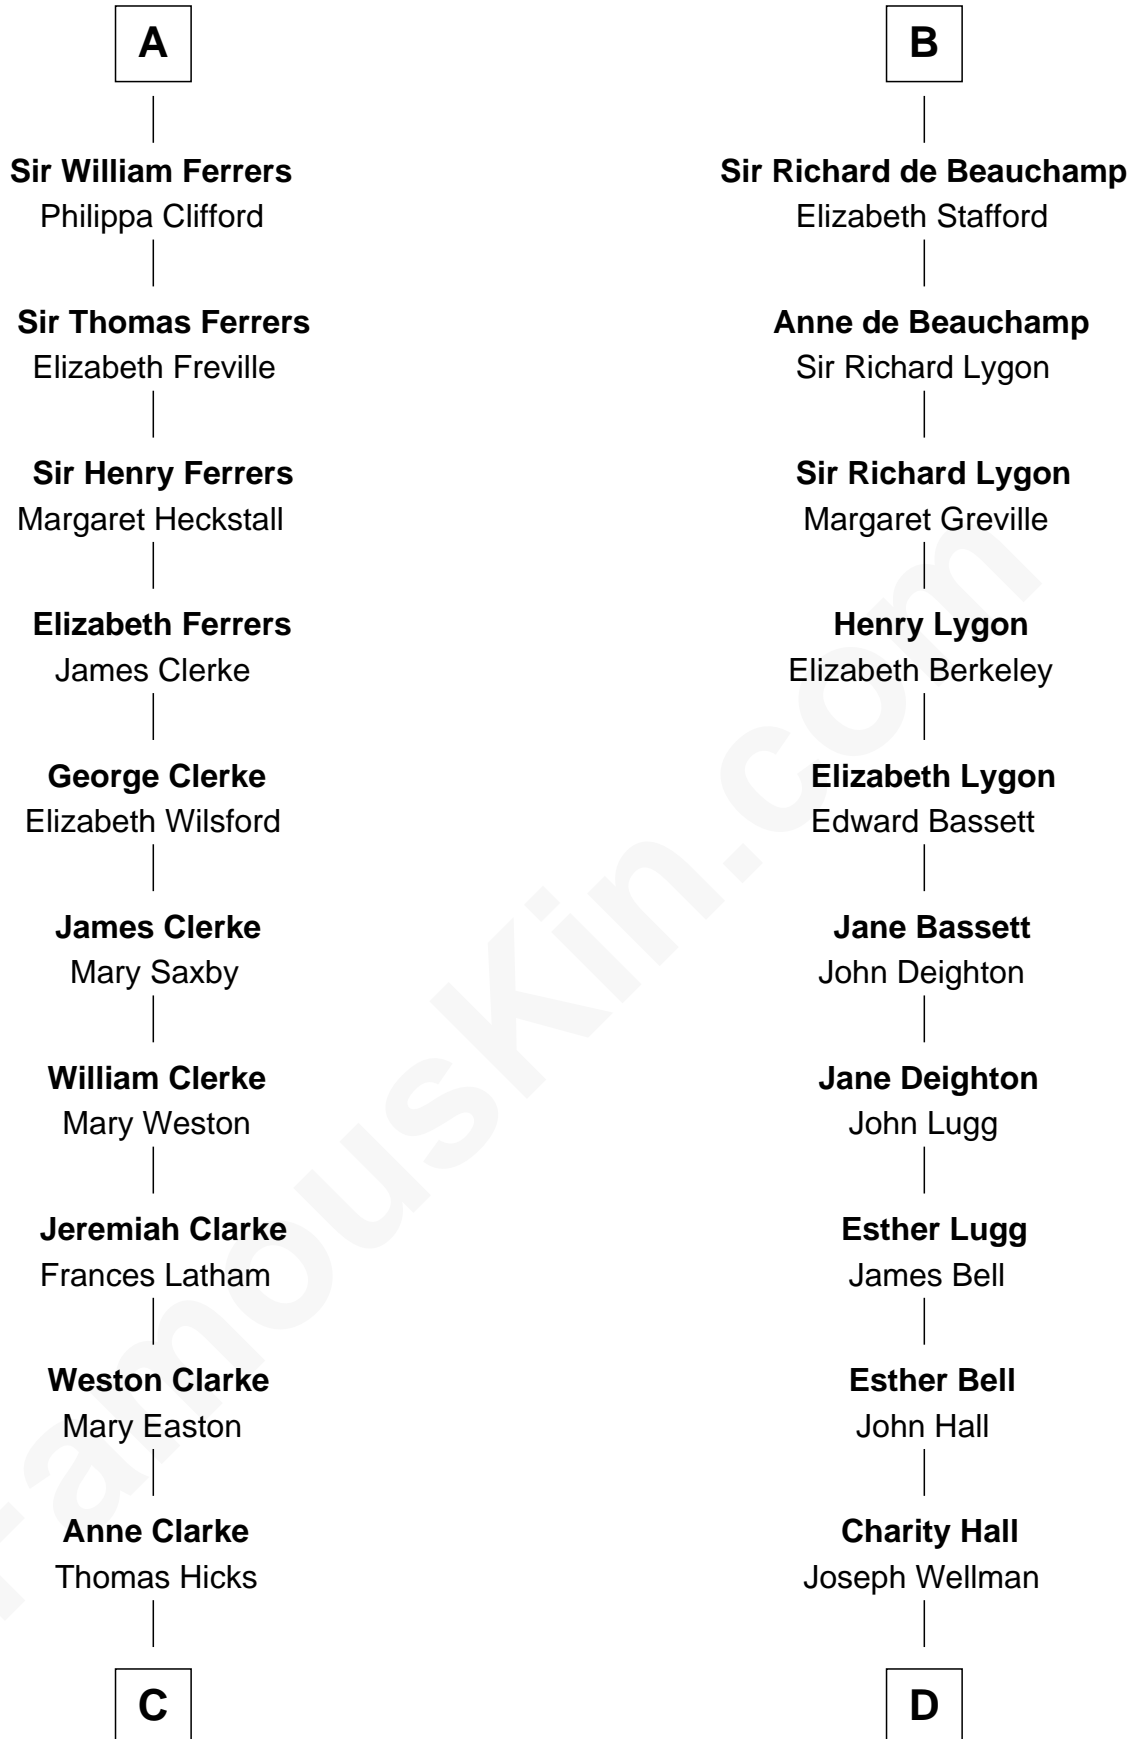

# FamousKin.com Relationship Chart of

**Hetty Green**

*"The Witch of Wall Street"*

21st cousin of

**Jack London**

*Author of "The Call of the Wild"*

**C**

**Thomas Hicks**

Judith Akin

**Sarah Hicks**

Gideon Howland

**Gideon Howland**

Mehitable Howland

**Abby Slocum Howland**

Edward Mott Robinson

**Hetty Green**

*"The Witch of Wall Street"*

**D**

**Adam Wellman**

Esther Mann

**Joel Wellman**

Betsey Baker

**Marshall Daniel Wellman**

Eleanor Garrett Jones