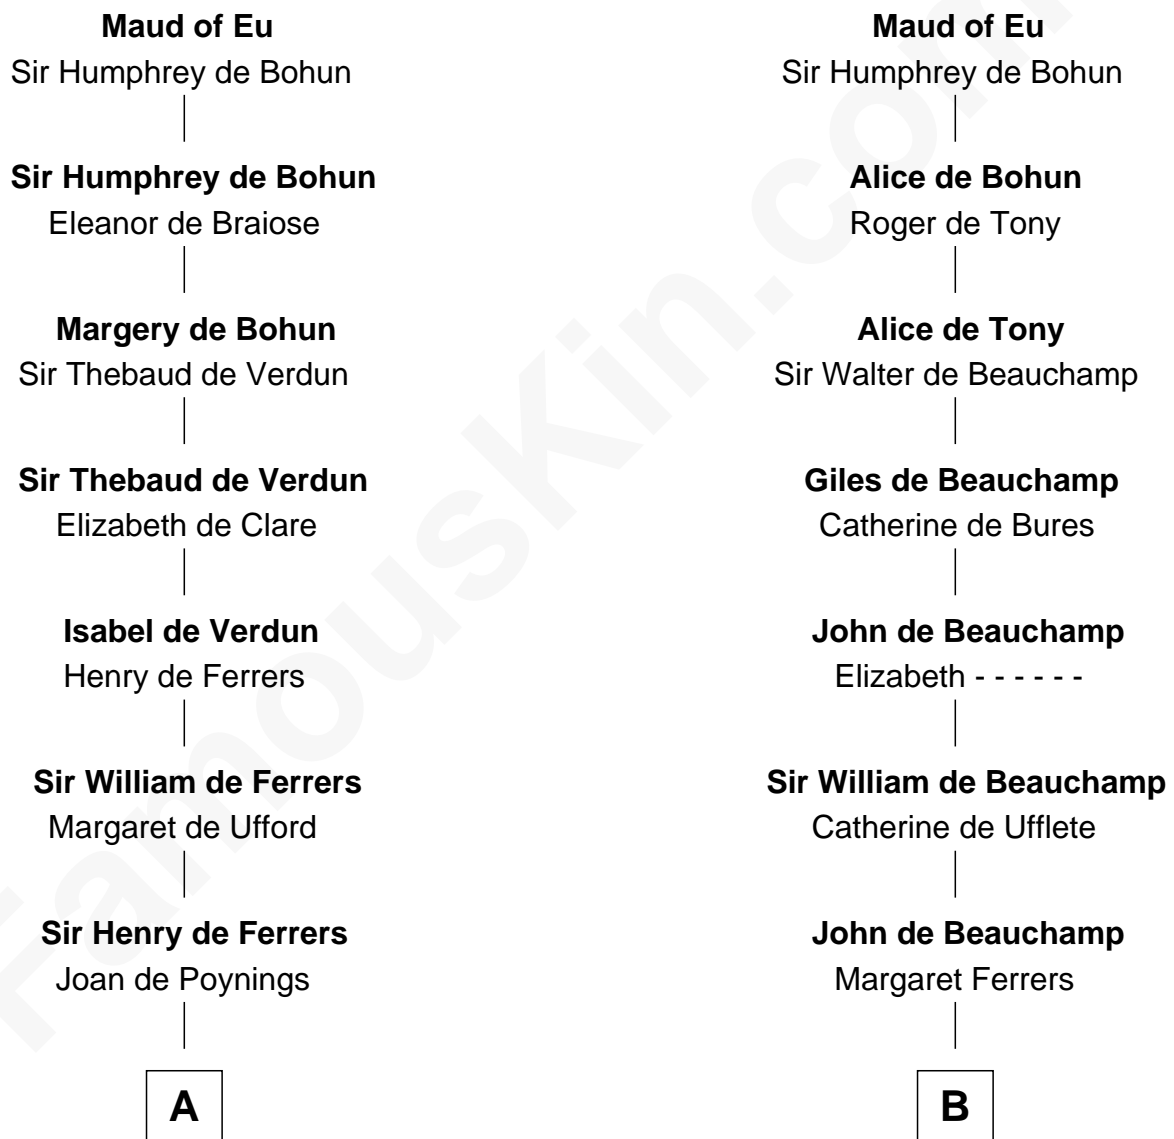

FamousKin.com Relationship Chart of

Hetty Green

"The Witch of Wall Street"

21st cousin of

Jack London

Author of "The Call of the Wild"

Raoul de Lusgnan

Alice de Eu