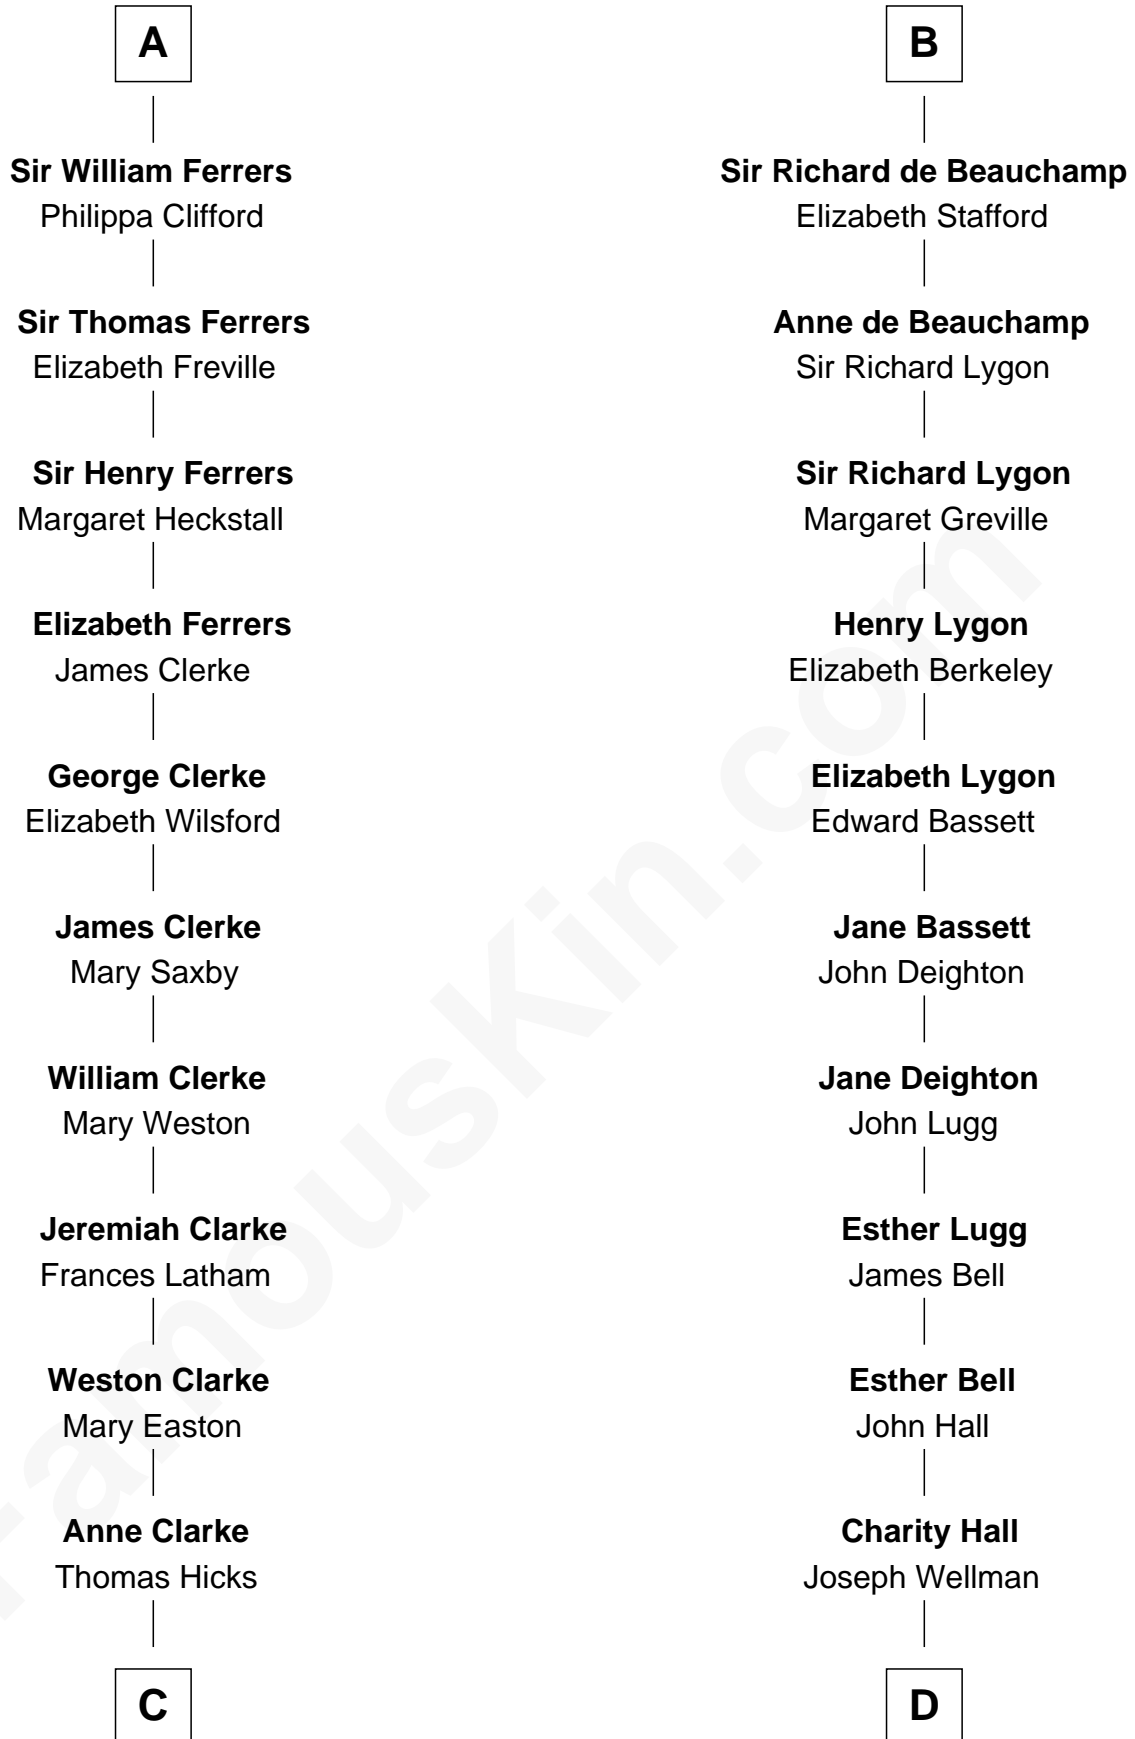

FamousKin.com Relationship Chart of

Hetty Green

"The Witch of Wall Street"

21st cousin of

Jack London

Author of "The Call of the Wild"

Raoul de Lusgnan

Alice de Eu

Edward Mott Robinson

Hetty Green

"The Witch of Wall Street"

D

Adam Wellman

Esther Mann

Joel Wellman

Betsey Baker