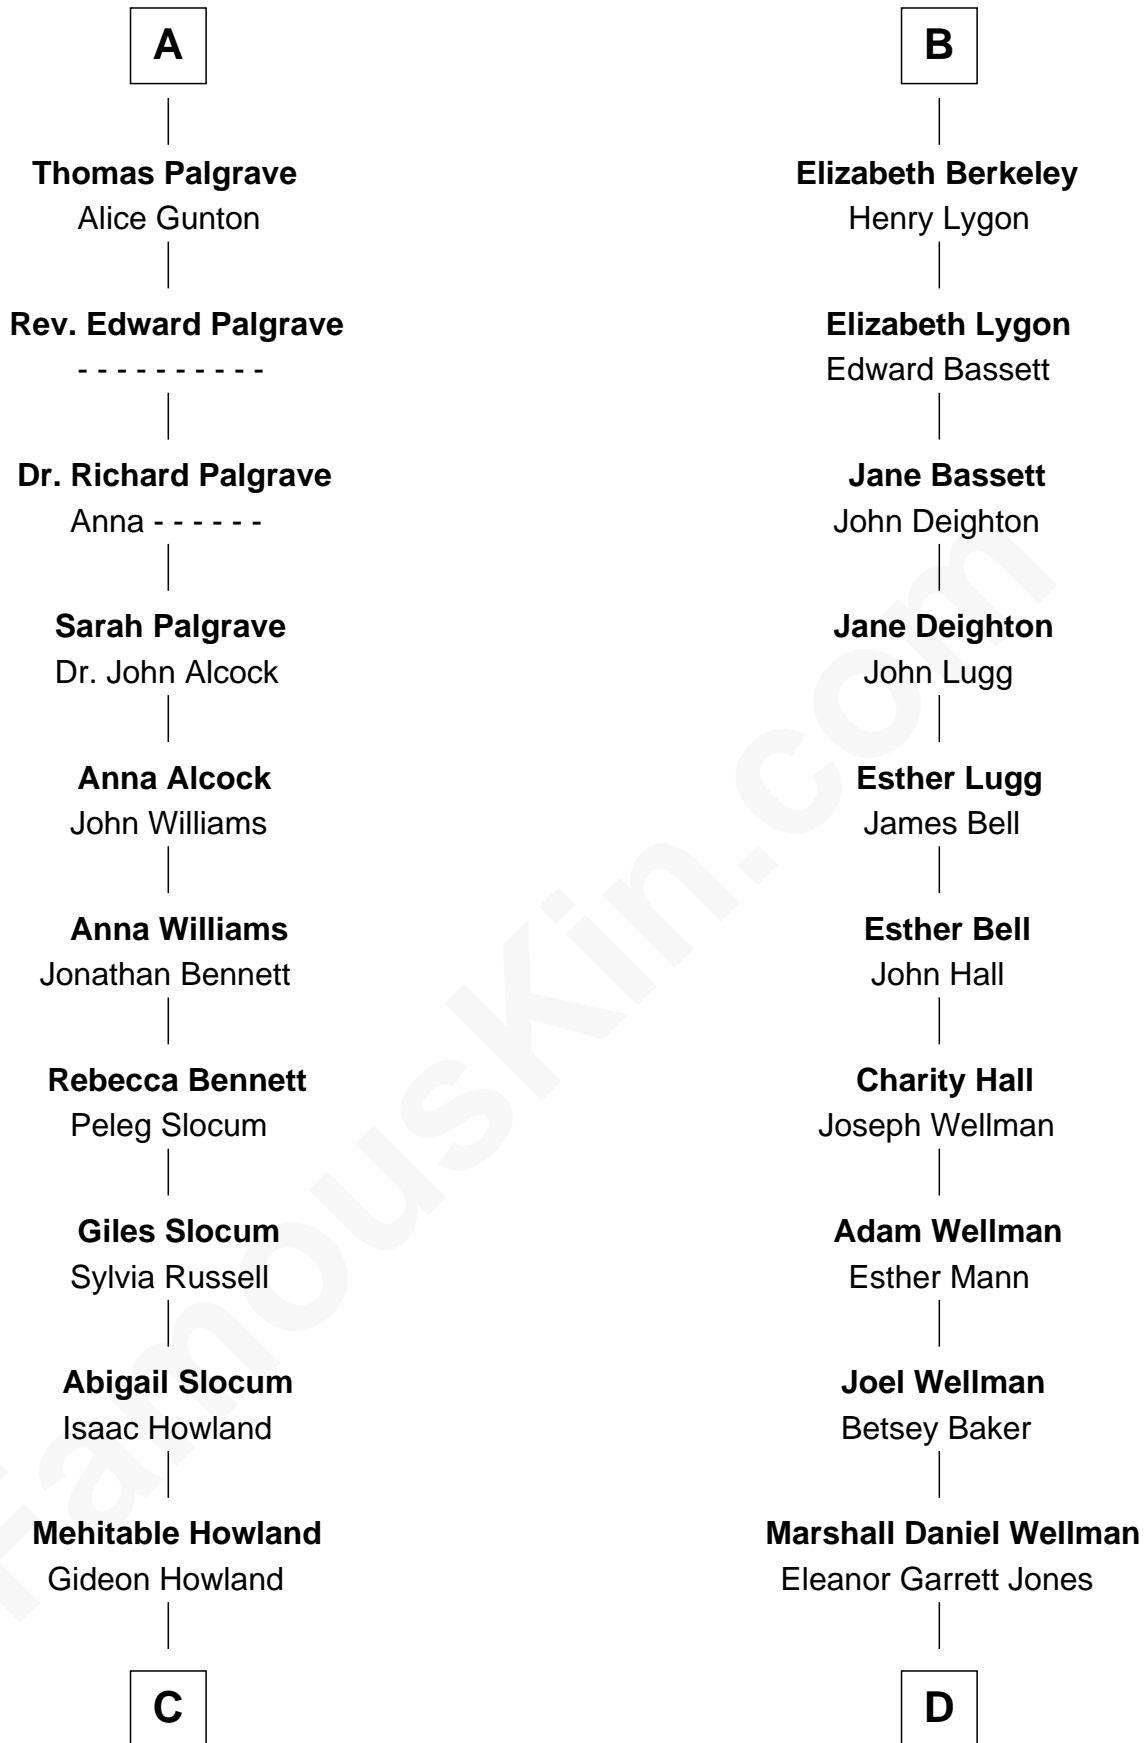

FamousKin.com Relationship Chart of

Hetty Green

"The Witch of Wall Street"

18th cousin of

Jack London

Author of "The Call of the Wild"

Henry Plantagenet

Maud de Chaworth

Eleanor Plantagenet

Richard Fitzalan

Sir Richard Fitzalan

Elizabeth de Bohun

Elizabeth Fitzalan

Sir Robert Goushill

Elizabeth Goushill

Sir Robert Wingfield

John de Mowbray

John de Mowbray

Elizabeth de Segrave

Sir Thomas Mowbray

Elizabeth Fitzalan

Isabel Mowbray

Sir James Berkeley

Maurice Berkeley

Isabel Mead

Anne Berkeley

Sir William Dennis

Isabel Dennis

Sir John Berkeley

B

C

Abby Slocum Howland
Edward Mott Robinson