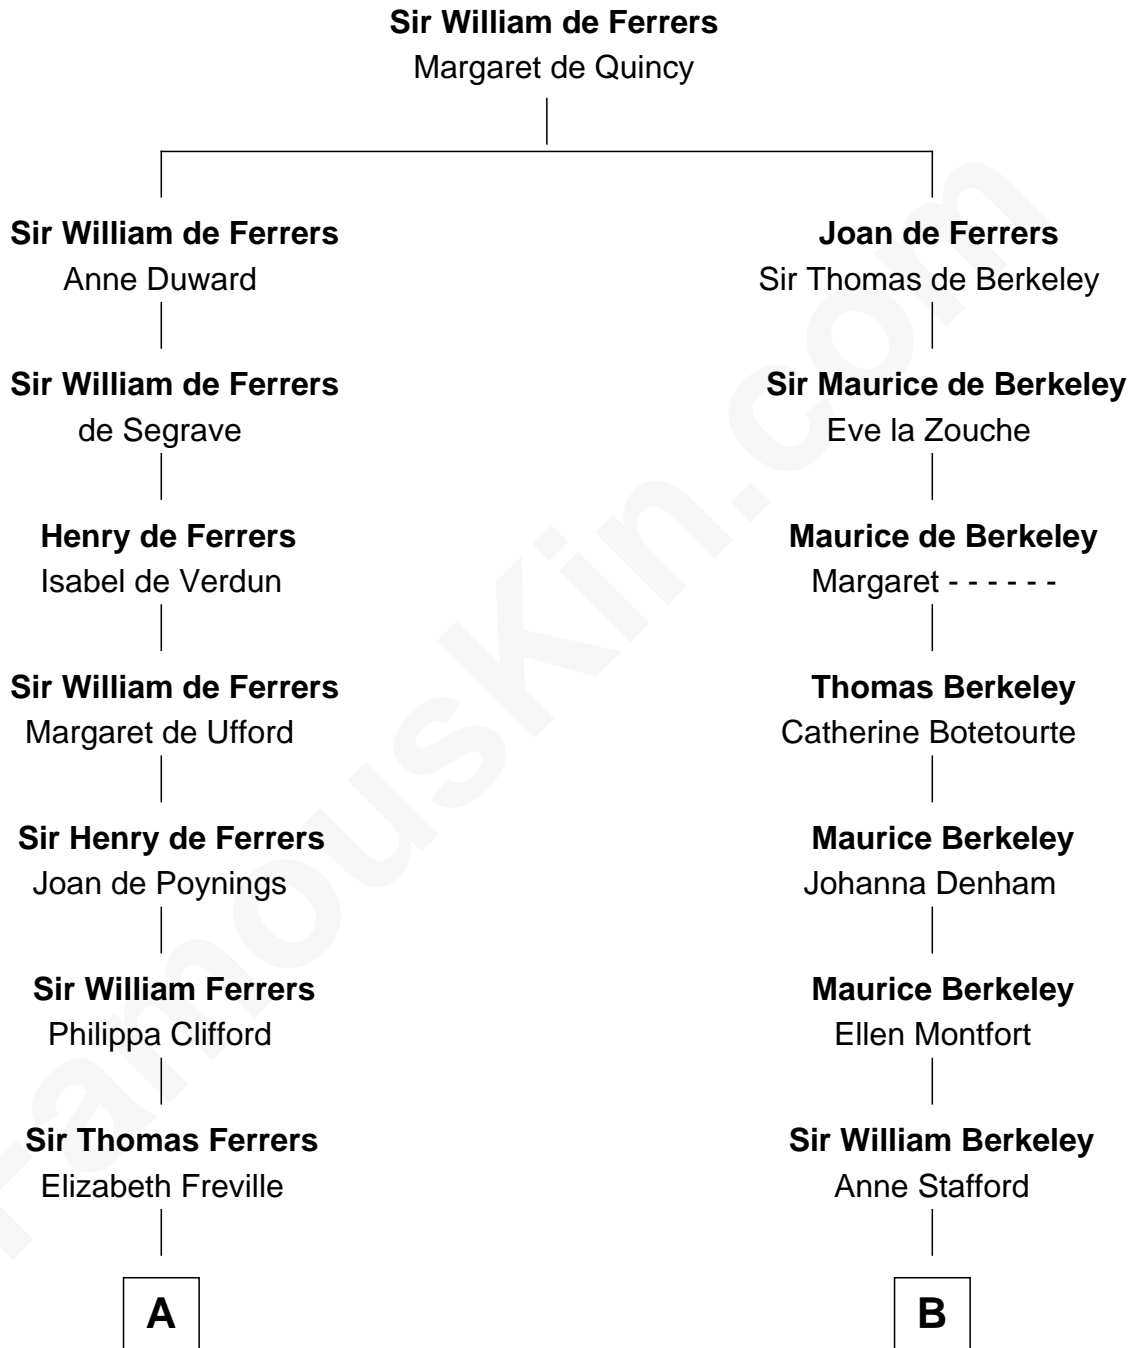

FamousKin.com Relationship Chart of

Hetty Green

"The Witch of Wall Street"

19th cousin 1 time removed of

Jack London

Author of "The Call of the Wild"

C

Gideon Howland
Mehitable Howland

Abby Slocum Howland
Edward Mott Robinson

Hetty Green
"The Witch of Wall Street"

D

Joel Wellman
Betsey Baker

Marshall Daniel Wellman
Eleanor Garrett Jones

Flora Wellman
William Henry Chaney

Jack London
Author of "The Call of the Wild"