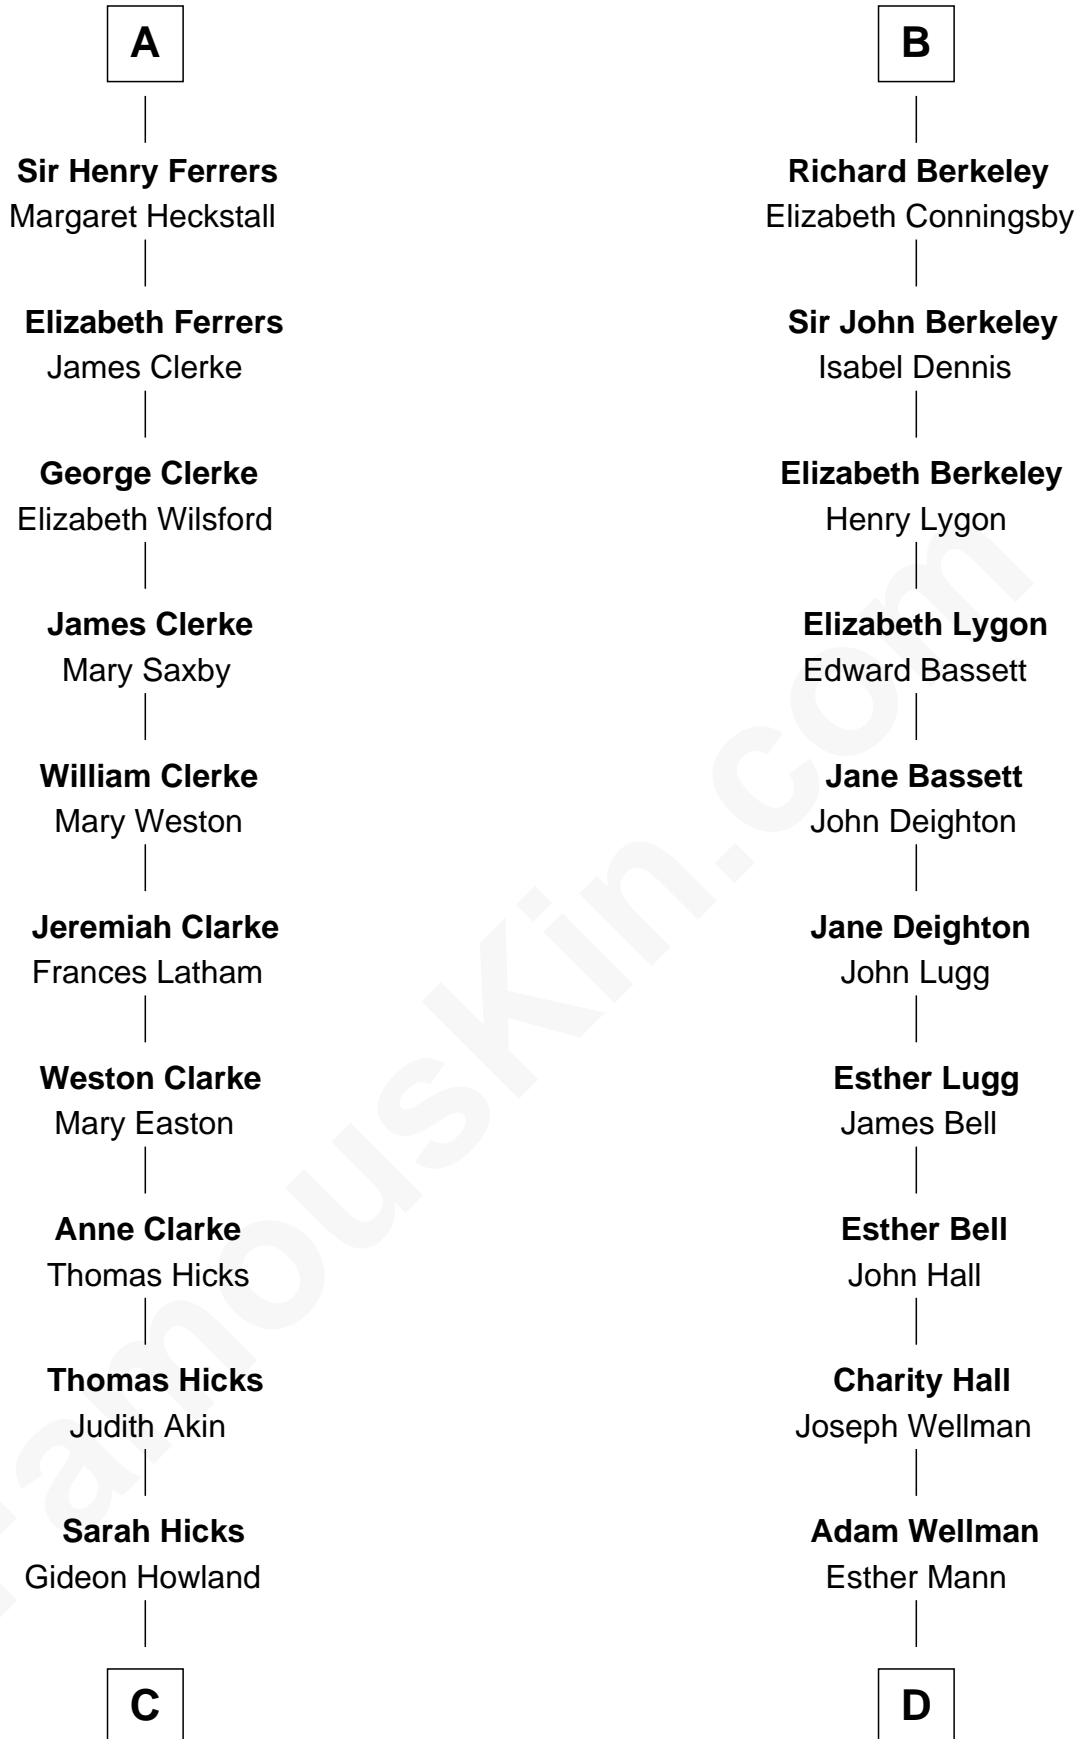

FamousKin.com Relationship Chart of

Hetty Green

"The Witch of Wall Street"

19th cousin 1 time removed of

Jack London

Author of "The Call of the Wild"

C

Gideon Howland
Mehitable Howland

Abby Slocum Howland
Edward Mott Robinson

Hetty Green
"The Witch of Wall Street"

D

Joel Wellman
Betsey Baker

Marshall Daniel Wellman
Eleanor Garrett Jones

Flora Wellman
William Henry Chaney

Jack London
Author of "The Call of the Wild"