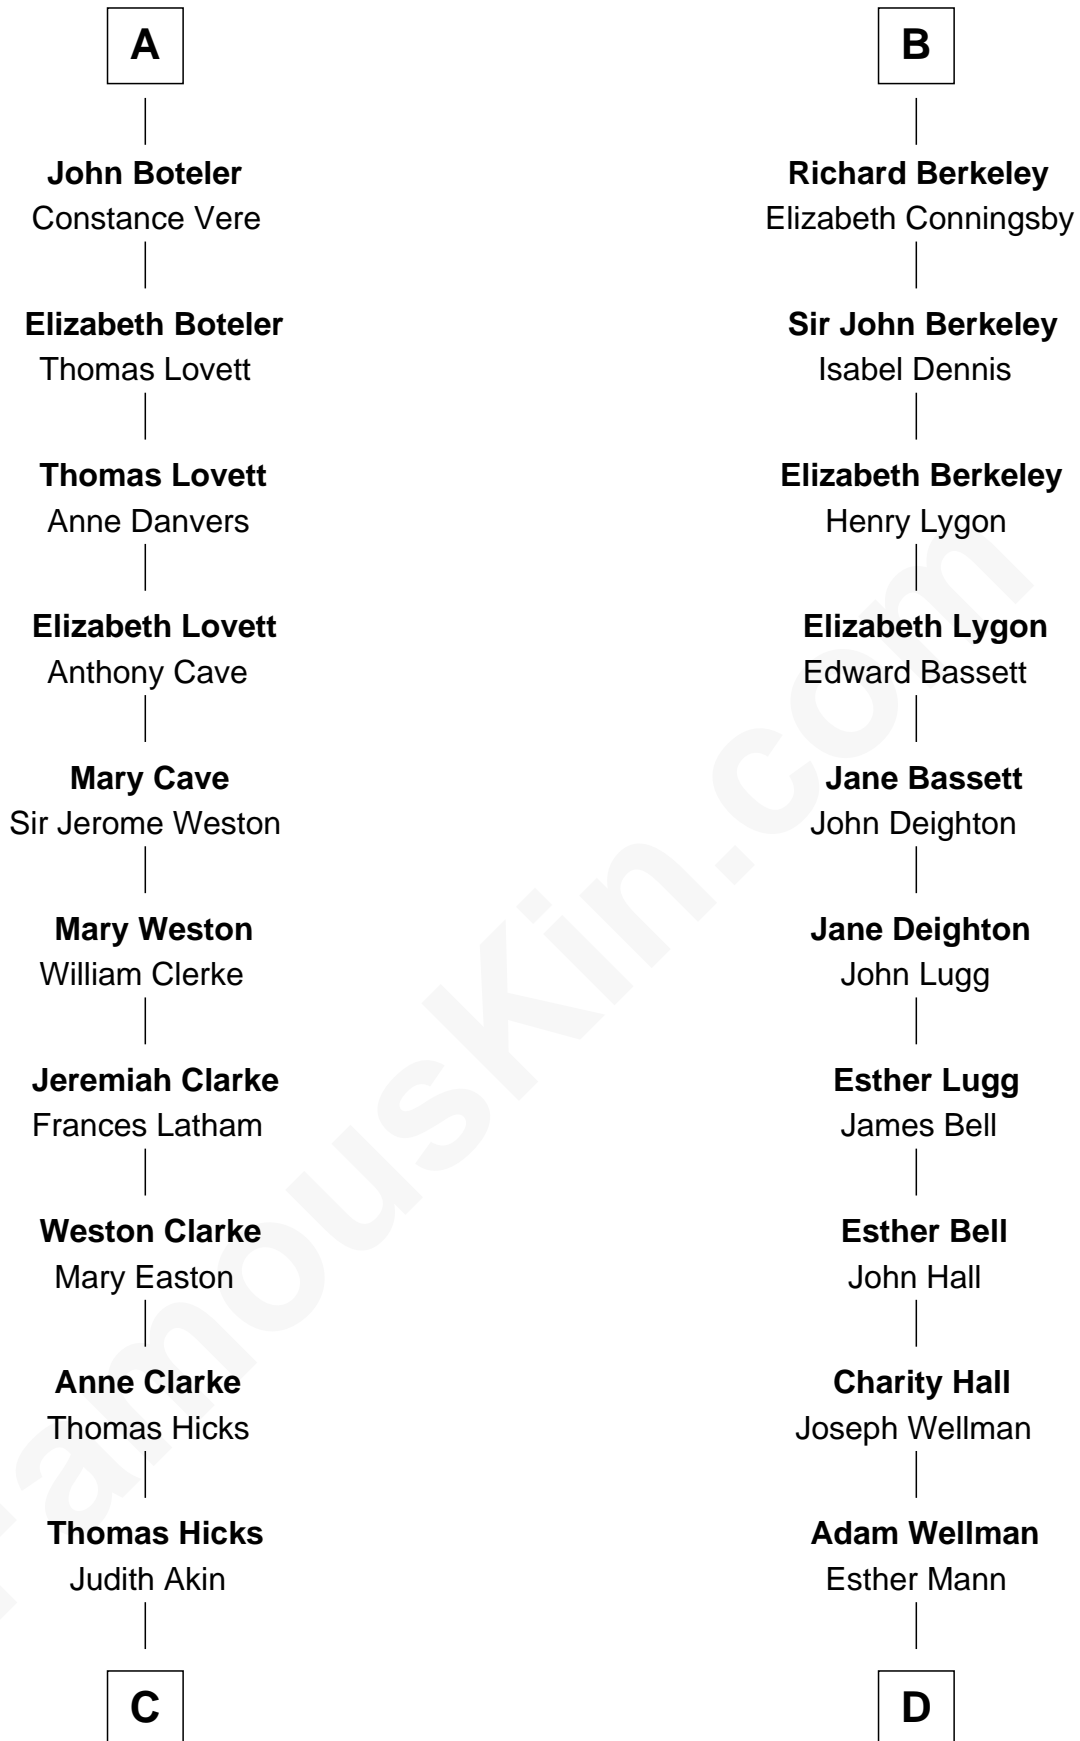

FamousKin.com Relationship Chart of

Hetty Green

"The Witch of Wall Street"

20th cousin of

Jack London

Author of "The Call of the Wild"

Sir William de Cantilupe

Eve de Braiose

C

Sarah Hicks

Gideon Howland

Gideon Howland

Mehitable Howland

Abby Slocum Howland

Edward Mott Robinson

Hetty Green