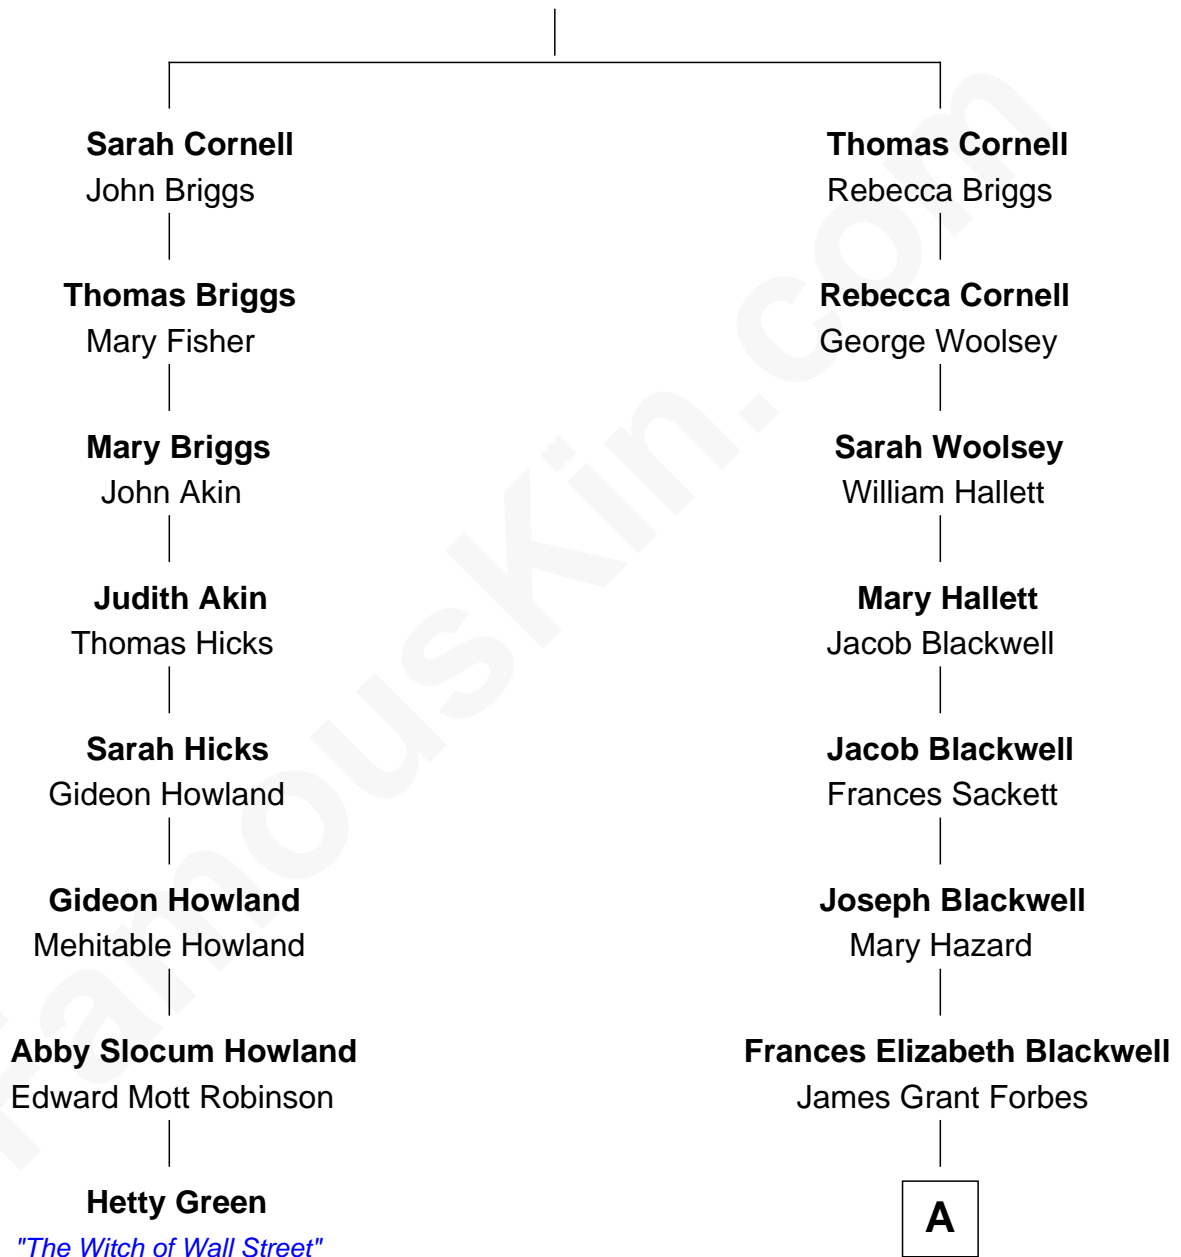

FamousKin.com Relationship Chart of

Hetty Green

"The Witch of Wall Street"

7th cousin 4 times removed of

John Kerry

68th U.S. Secretary of State

----- Cornell

A

|
John Murray Forbes

Anna Howell

|
Francis Blackwell Forbes

Isabel Clarke

|
James Grant Forbes

Margaret Tyndal Winthrop

|
Rosemary Isabel Forbes

Richard John Kerry

|
John Kerry

68th U.S. Secretary of State

FamousKin.com