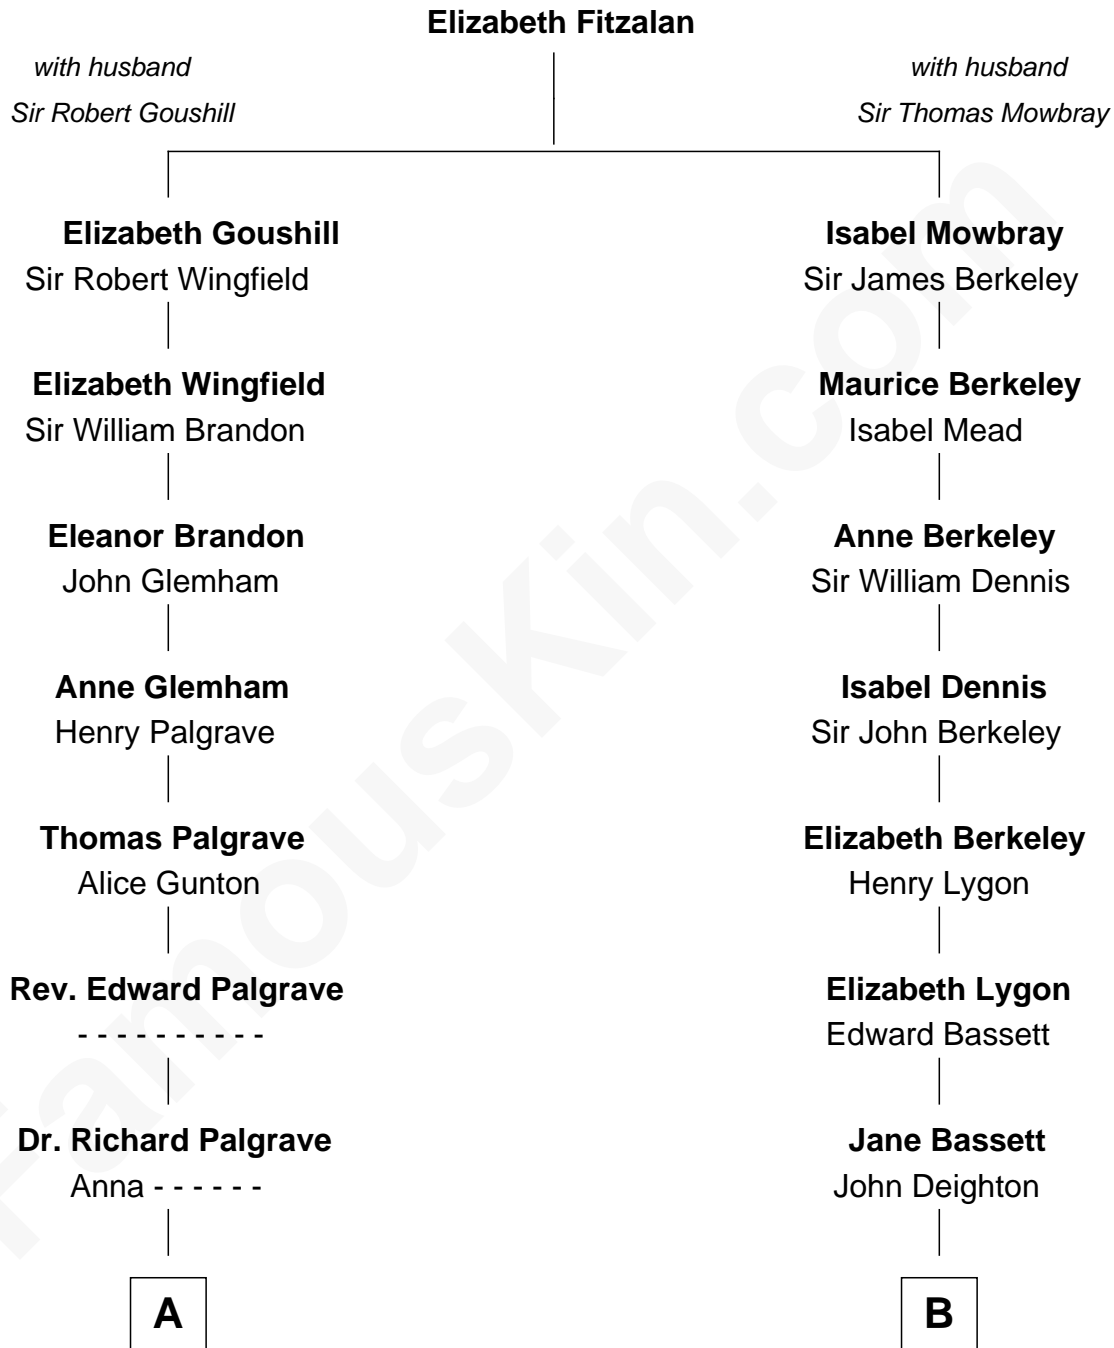

FamousKin.com Relationship Chart of

Hetty Green

"The Witch of Wall Street"

15th cousin 1 time removed of

John Kerry

68th U.S. Secretary of State

A

Sarah Palgrave