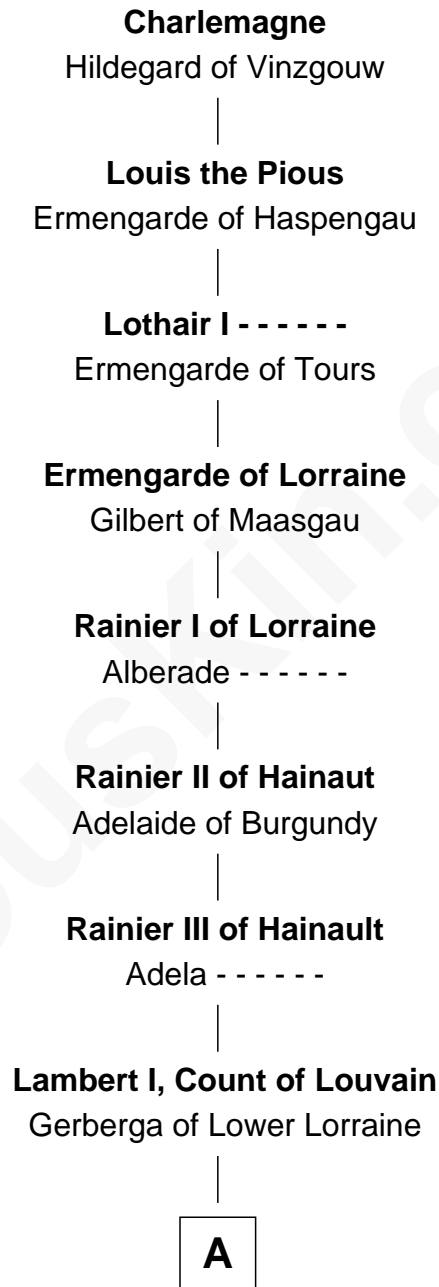

# FamousKin.com Relationship Chart of

**Hetty Green**

*"The Witch of Wall Street"*

33rd Great-granddaughter of

**Charlemagne**

*King of the Franks*

**A**

**Mathilde of Louvain**  
Eustace I of Boulogne

**Lambert II of Lens**  
Adelaide of Normandy

**Judith of Lens**  
Waltheof II of Northumbria

**Maud of Northumberland**  
David I, King of Scotland

**Henry of Huntingdon**  
Ada de Warenne

**William I, King of Scotland**  
----- Avenal

**Isabel of Scotland**  
Robert de Ros

**Sir William de Ros**  
Lucy FitzPiers

**Sir Robert de Ros**  
Isabel de Aubeney

**William de Ros**  
Maude de Vaux

**B**

**B**

**Sir William de Ros**  
Margery de Badlesmere