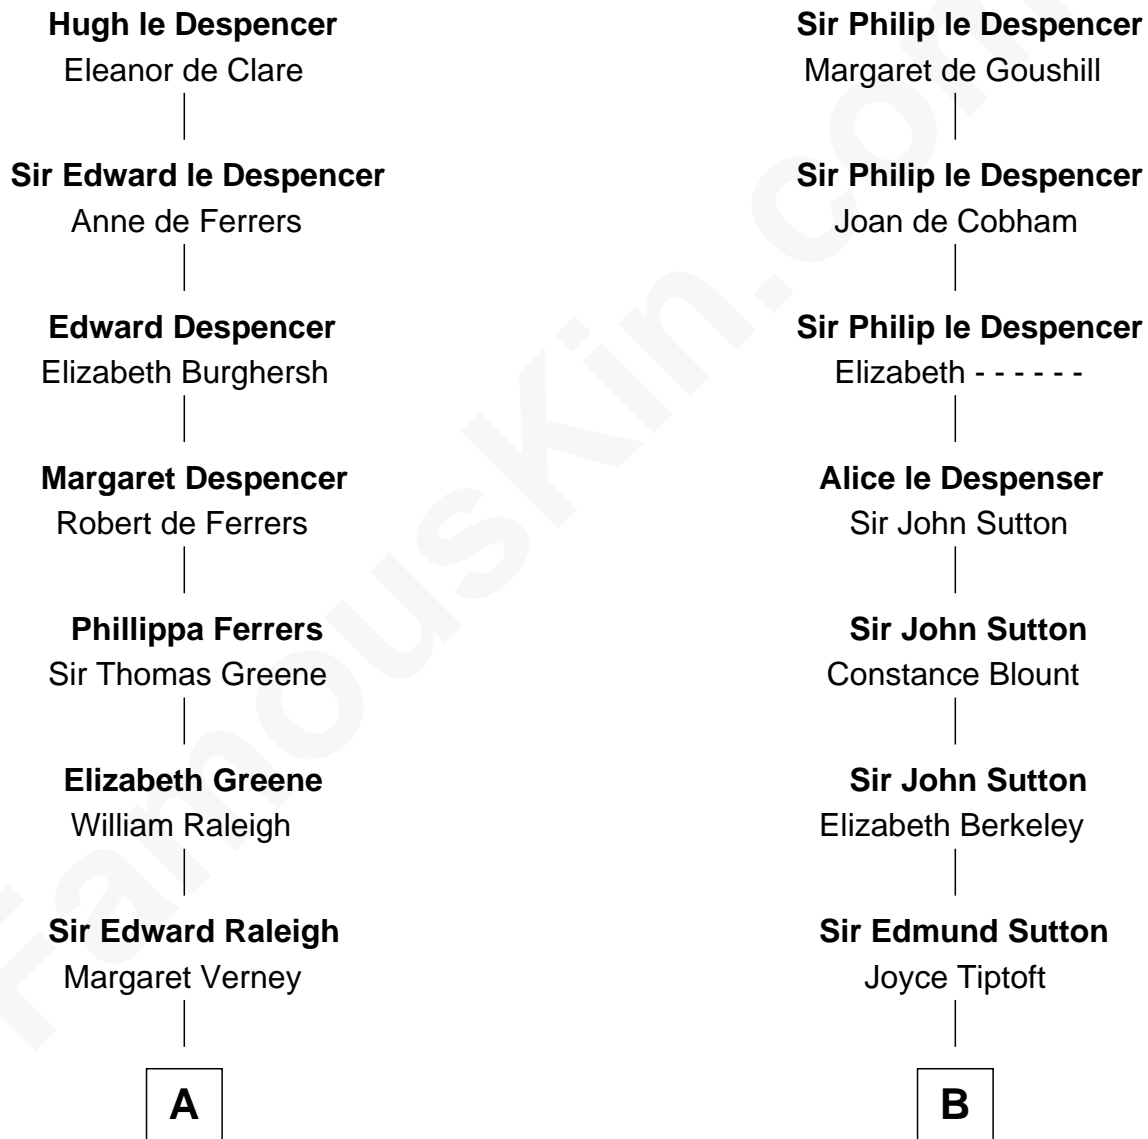

FamousKin.com

Relationship Chart of

Hetty Green

"The Witch of Wall Street"

19th cousin of

John Brown

American Abolitionist

Sir Hugh le Despencer

Isabella de Beauchamp

FamousKin.com