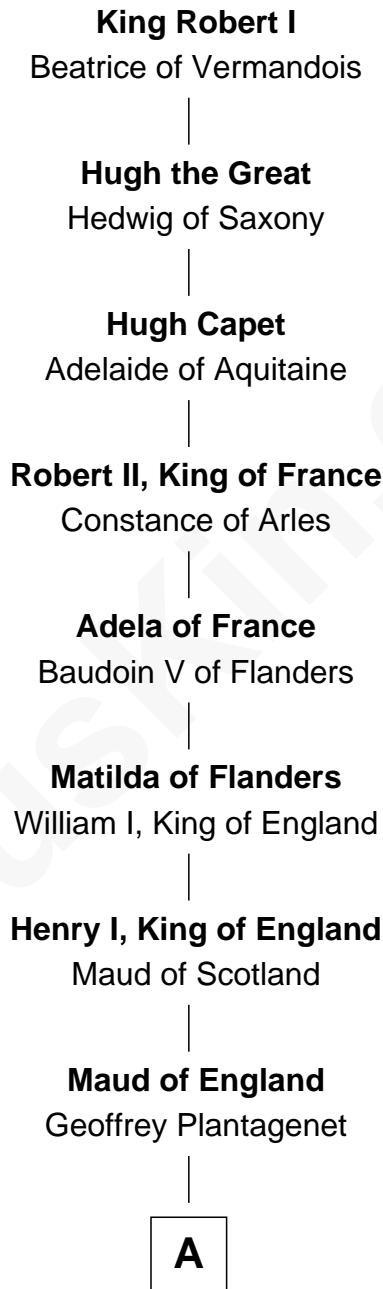

FamousKin.com Relationship Chart of

Hetty Green

"The Witch of Wall Street"

28th Great-granddaughter of

King Robert I

King of France

A

Henry II, King of England

Ida de Tony

Sir William Longespee

Ela of Salisbury

Ida Longespee

Sir William de Beauchamp

Beatrice de Beauchamp

Thomas FitzOtto

Maud FitzThomas

John de Botetourte

Thomas de Botetourte

Joan de Somery

John de Botetourte

Joyce la Zouche de Mortimer

Joyce de Botetourte

Sir Baldwin Freville

Sir Baldwin Freville