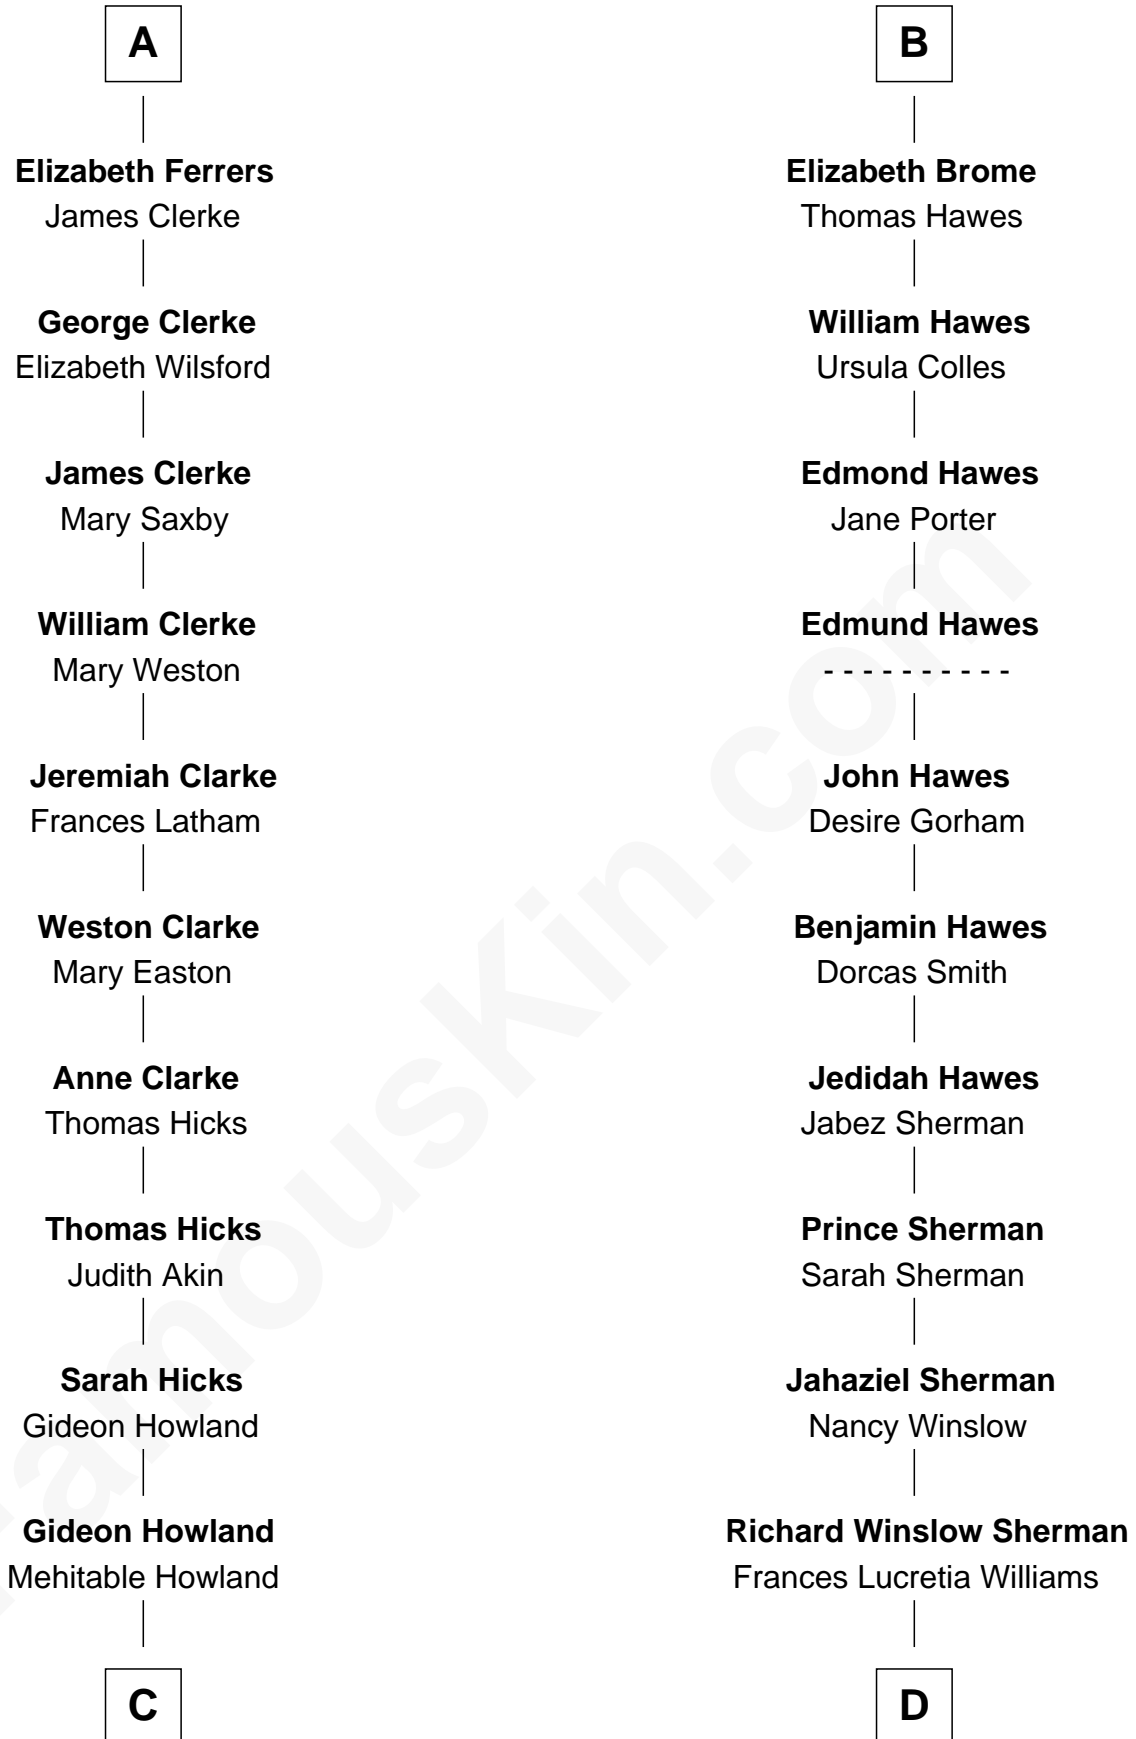

FamousKin.com Relationship Chart of

Hetty Green

"The Witch of Wall Street"

18th cousin of

James Sherman

27th U.S. Vice-President

Sir Robert de Ros

Isabel de Aubeney

C

Abby Slocum Howland
Edward Mott Robinson

Hetty Green

"The Witch of Wall Street"

D

Mary Frances Sherman
Richard Updike Sherman

James Sherman

27th U.S. Vice-President