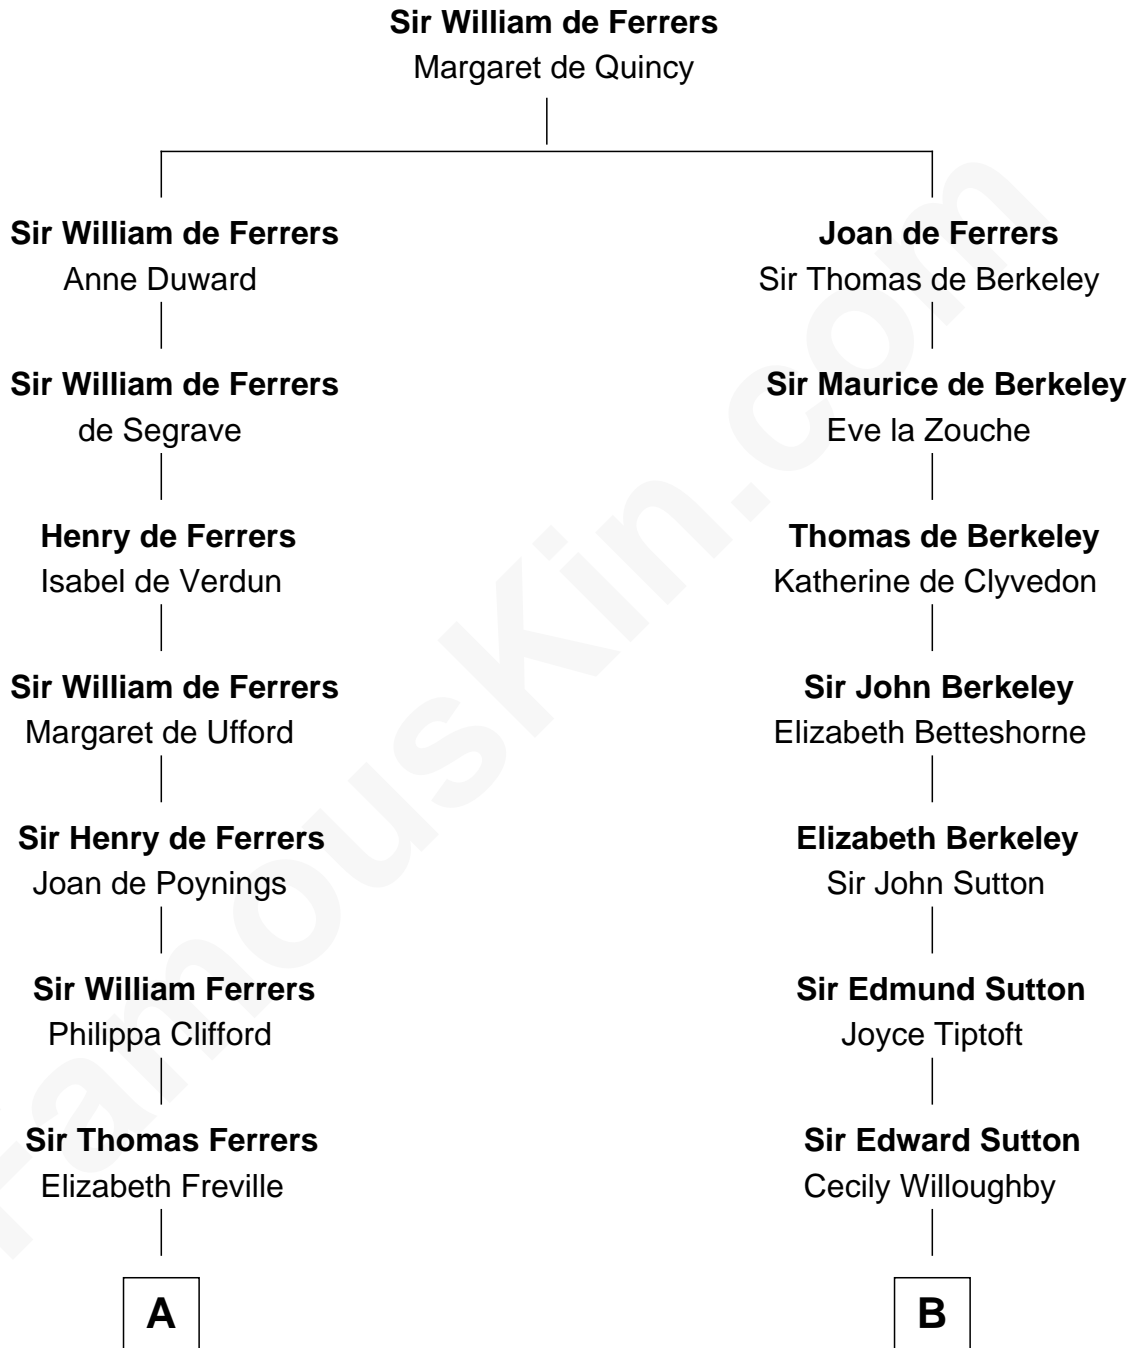

FamousKin.com

Relationship Chart of

Hetty Green

"The Witch of Wall Street"

19th cousin 1 time removed of

James Sherman

27th U.S. Vice-President

C

Gideon Howland
Mehitable Howland

Abby Slocum Howland
Edward Mott Robinson

Hetty Green
"The Witch of Wall Street"

D

Mary Augusta Barron
Stalham Williams

Frances Lucretia Williams
Richard Winslow Sherman

Mary Frances Sherman
Richard Updike Sherman