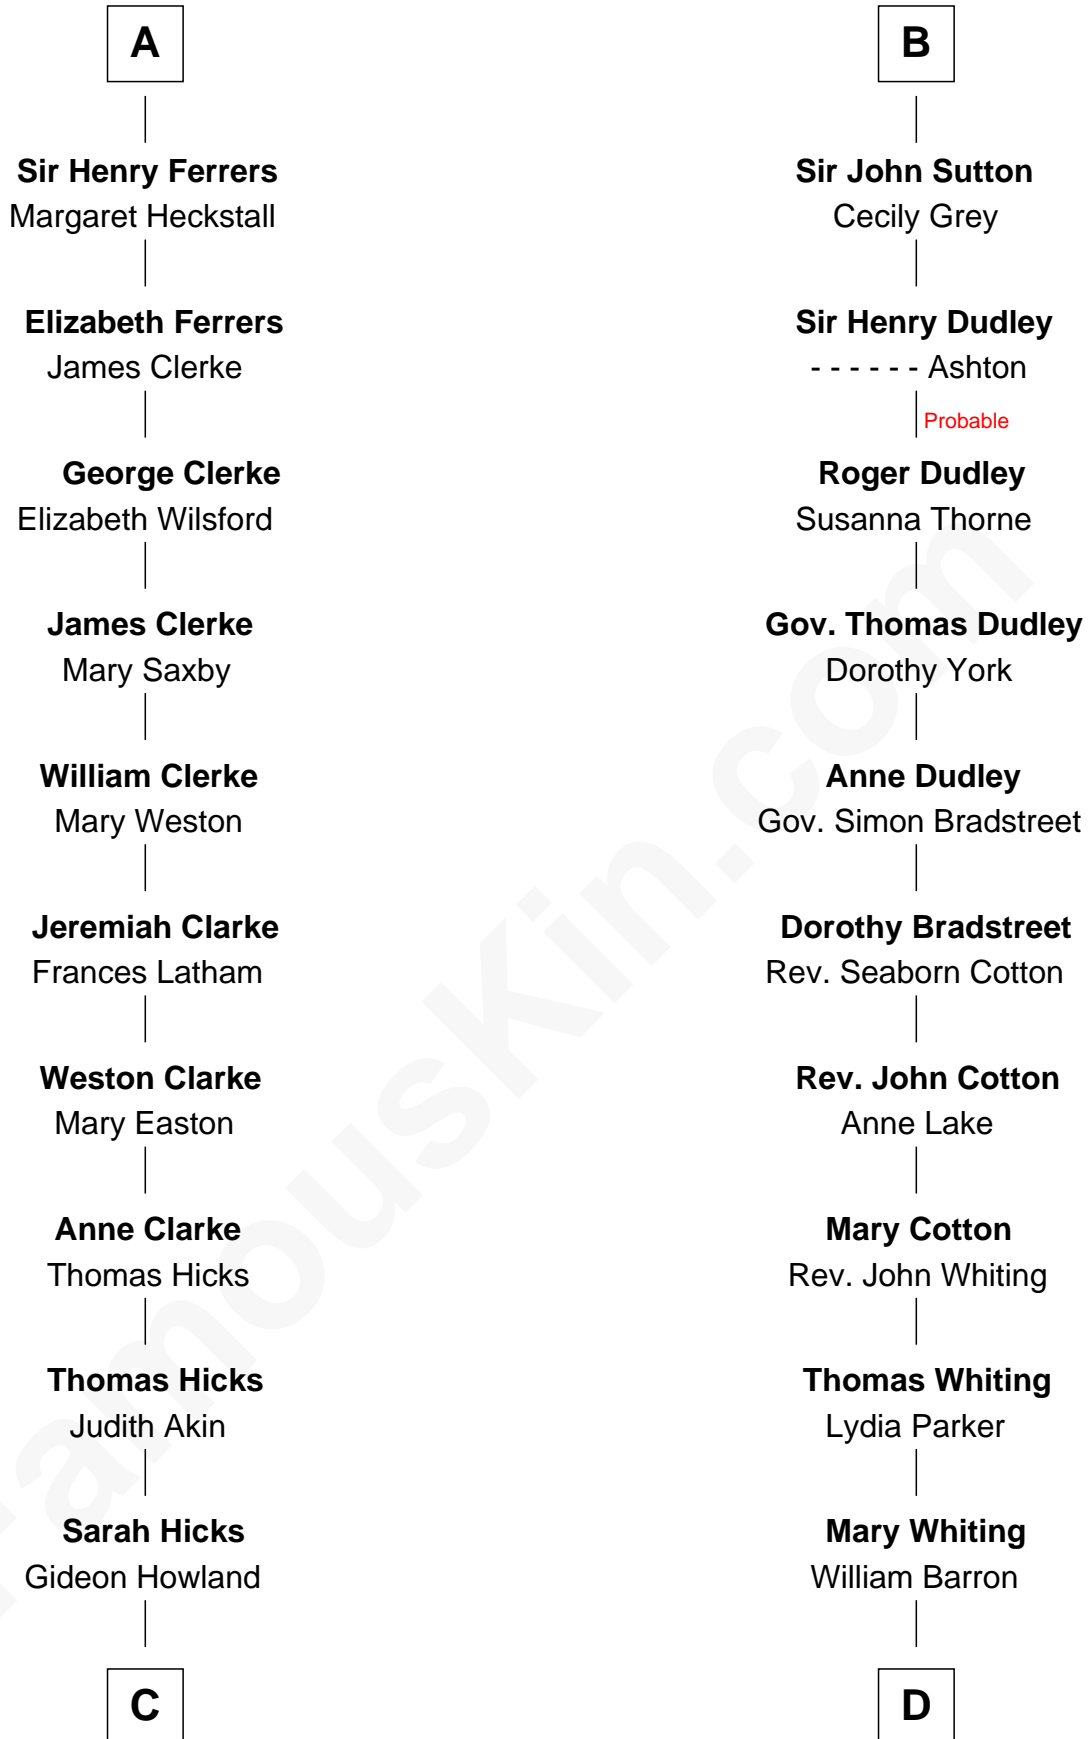

FamousKin.com

Relationship Chart of

Hetty Green

"The Witch of Wall Street"

19th cousin 1 time removed of

James Sherman

27th U.S. Vice-President

C

Gideon Howland
Mehitable Howland

Abby Slocum Howland
Edward Mott Robinson

Hetty Green
"The Witch of Wall Street"

D

Mary Augusta Barron
Stalham Williams

Frances Lucretia Williams
Richard Winslow Sherman

Mary Frances Sherman
Richard Updike Sherman