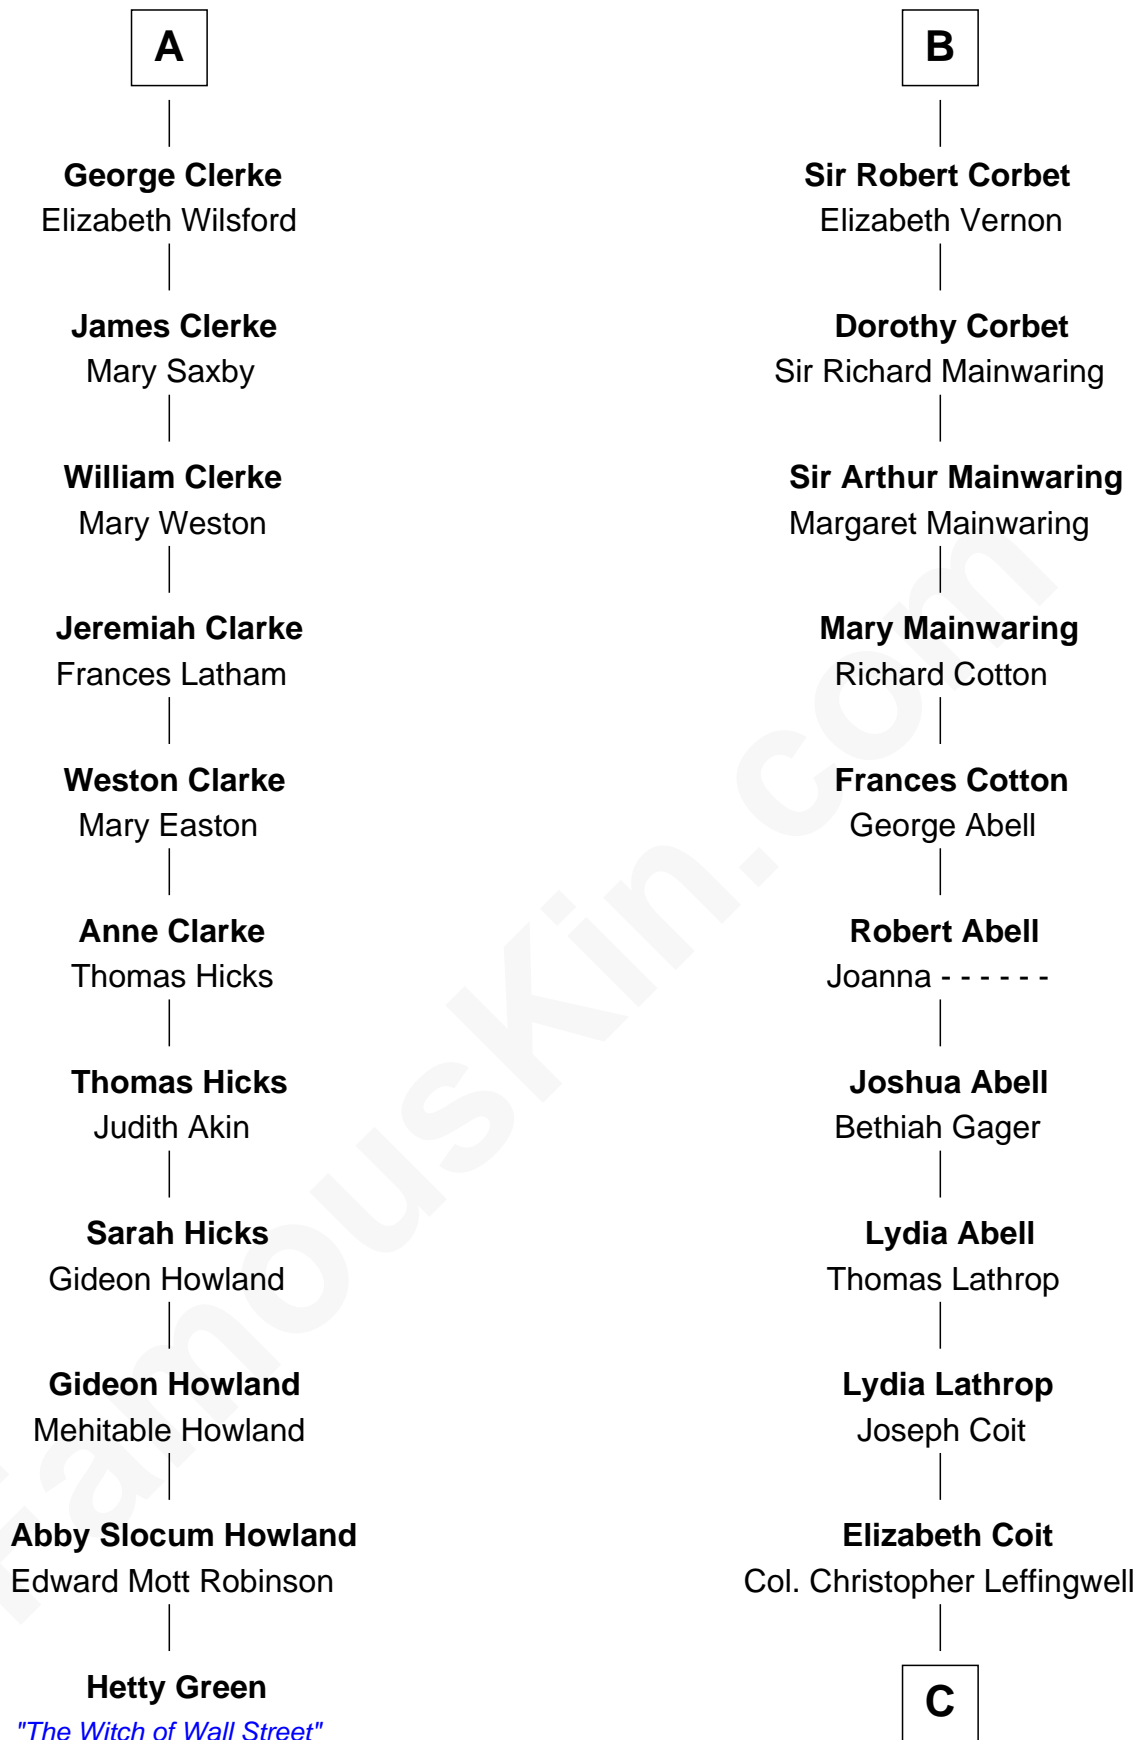

## Relationship Chart of

### Hetty Green

*"The Witch of Wall Street"*

17th cousin 4 times removed of

**Allen Dulles**

*5th Director of the C.I.A.*

**Sir Thebaud de Verdun**

*with wife*  
*Elizabeth de Clare*

*with wife*  
*Maud Mortimer*

**C**

**Joanna Leffingwell**

Charles Lathrop

**Harriet Wadsworth Lathrop**

Rev. Miron Winslow

**Harriet Lathrop Winslow**

Rev. John Welsh Dulles

**Allen Macy Dulles**