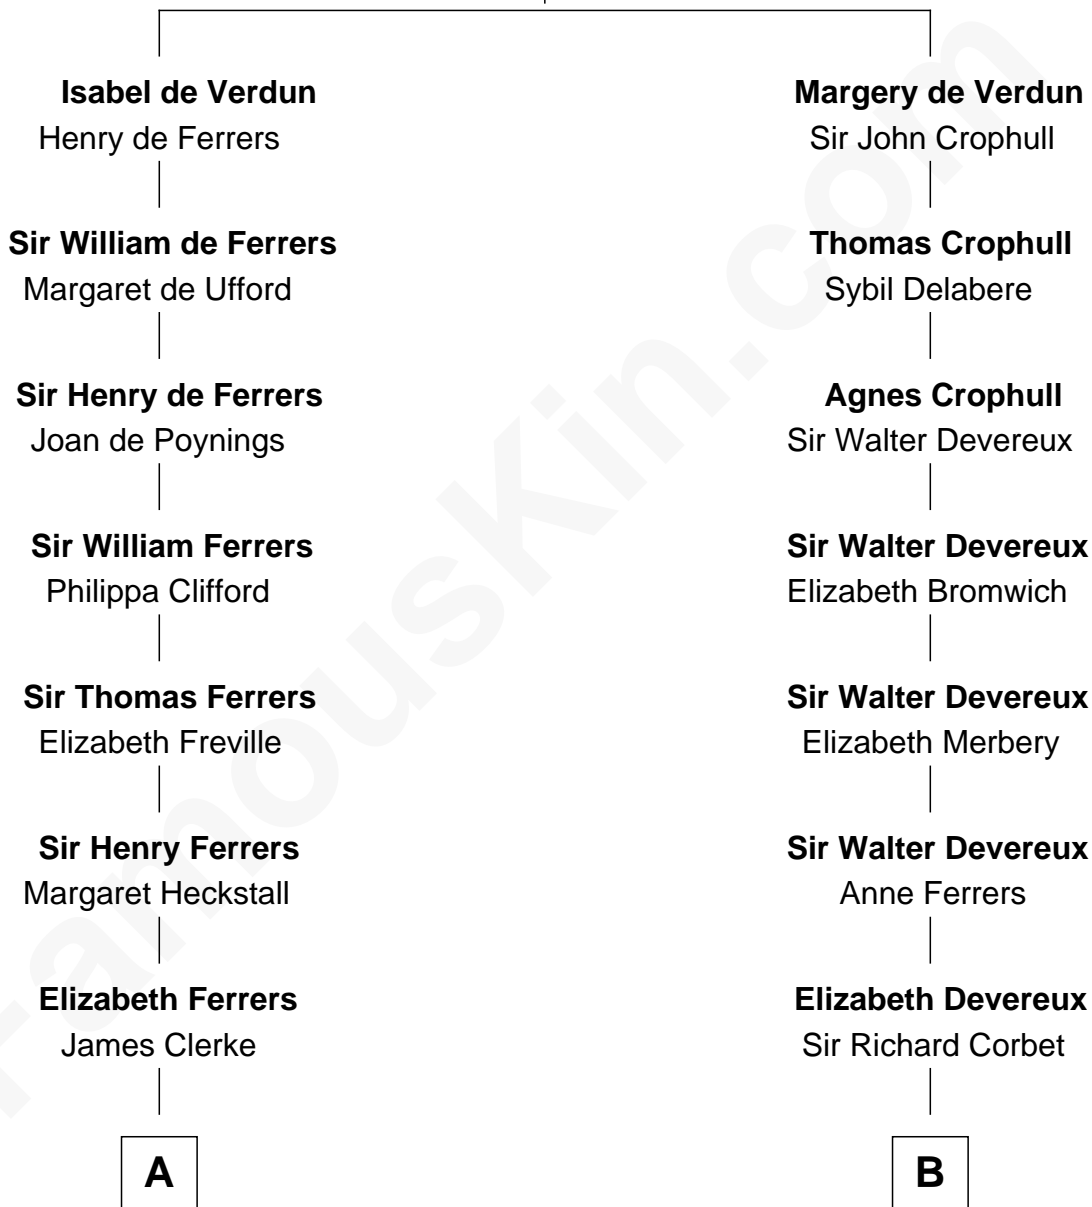

## Relationship Chart of

### Hetty Green

*"The Witch of Wall Street"*

17th cousin 4 times removed of

**Allen Dulles**

*5th Director of the C.I.A.*

**Sir Thebaud de Verdun**

*with wife*  
*Elizabeth de Clare*

*with wife*  
*Maud Mortimer*

**C**

**Joanna Leffingwell**

Charles Lathrop

**Harriet Wadsworth Lathrop**

Rev. Miron Winslow

**Harriet Lathrop Winslow**

Rev. John Welsh Dulles

**Allen Macy Dulles**